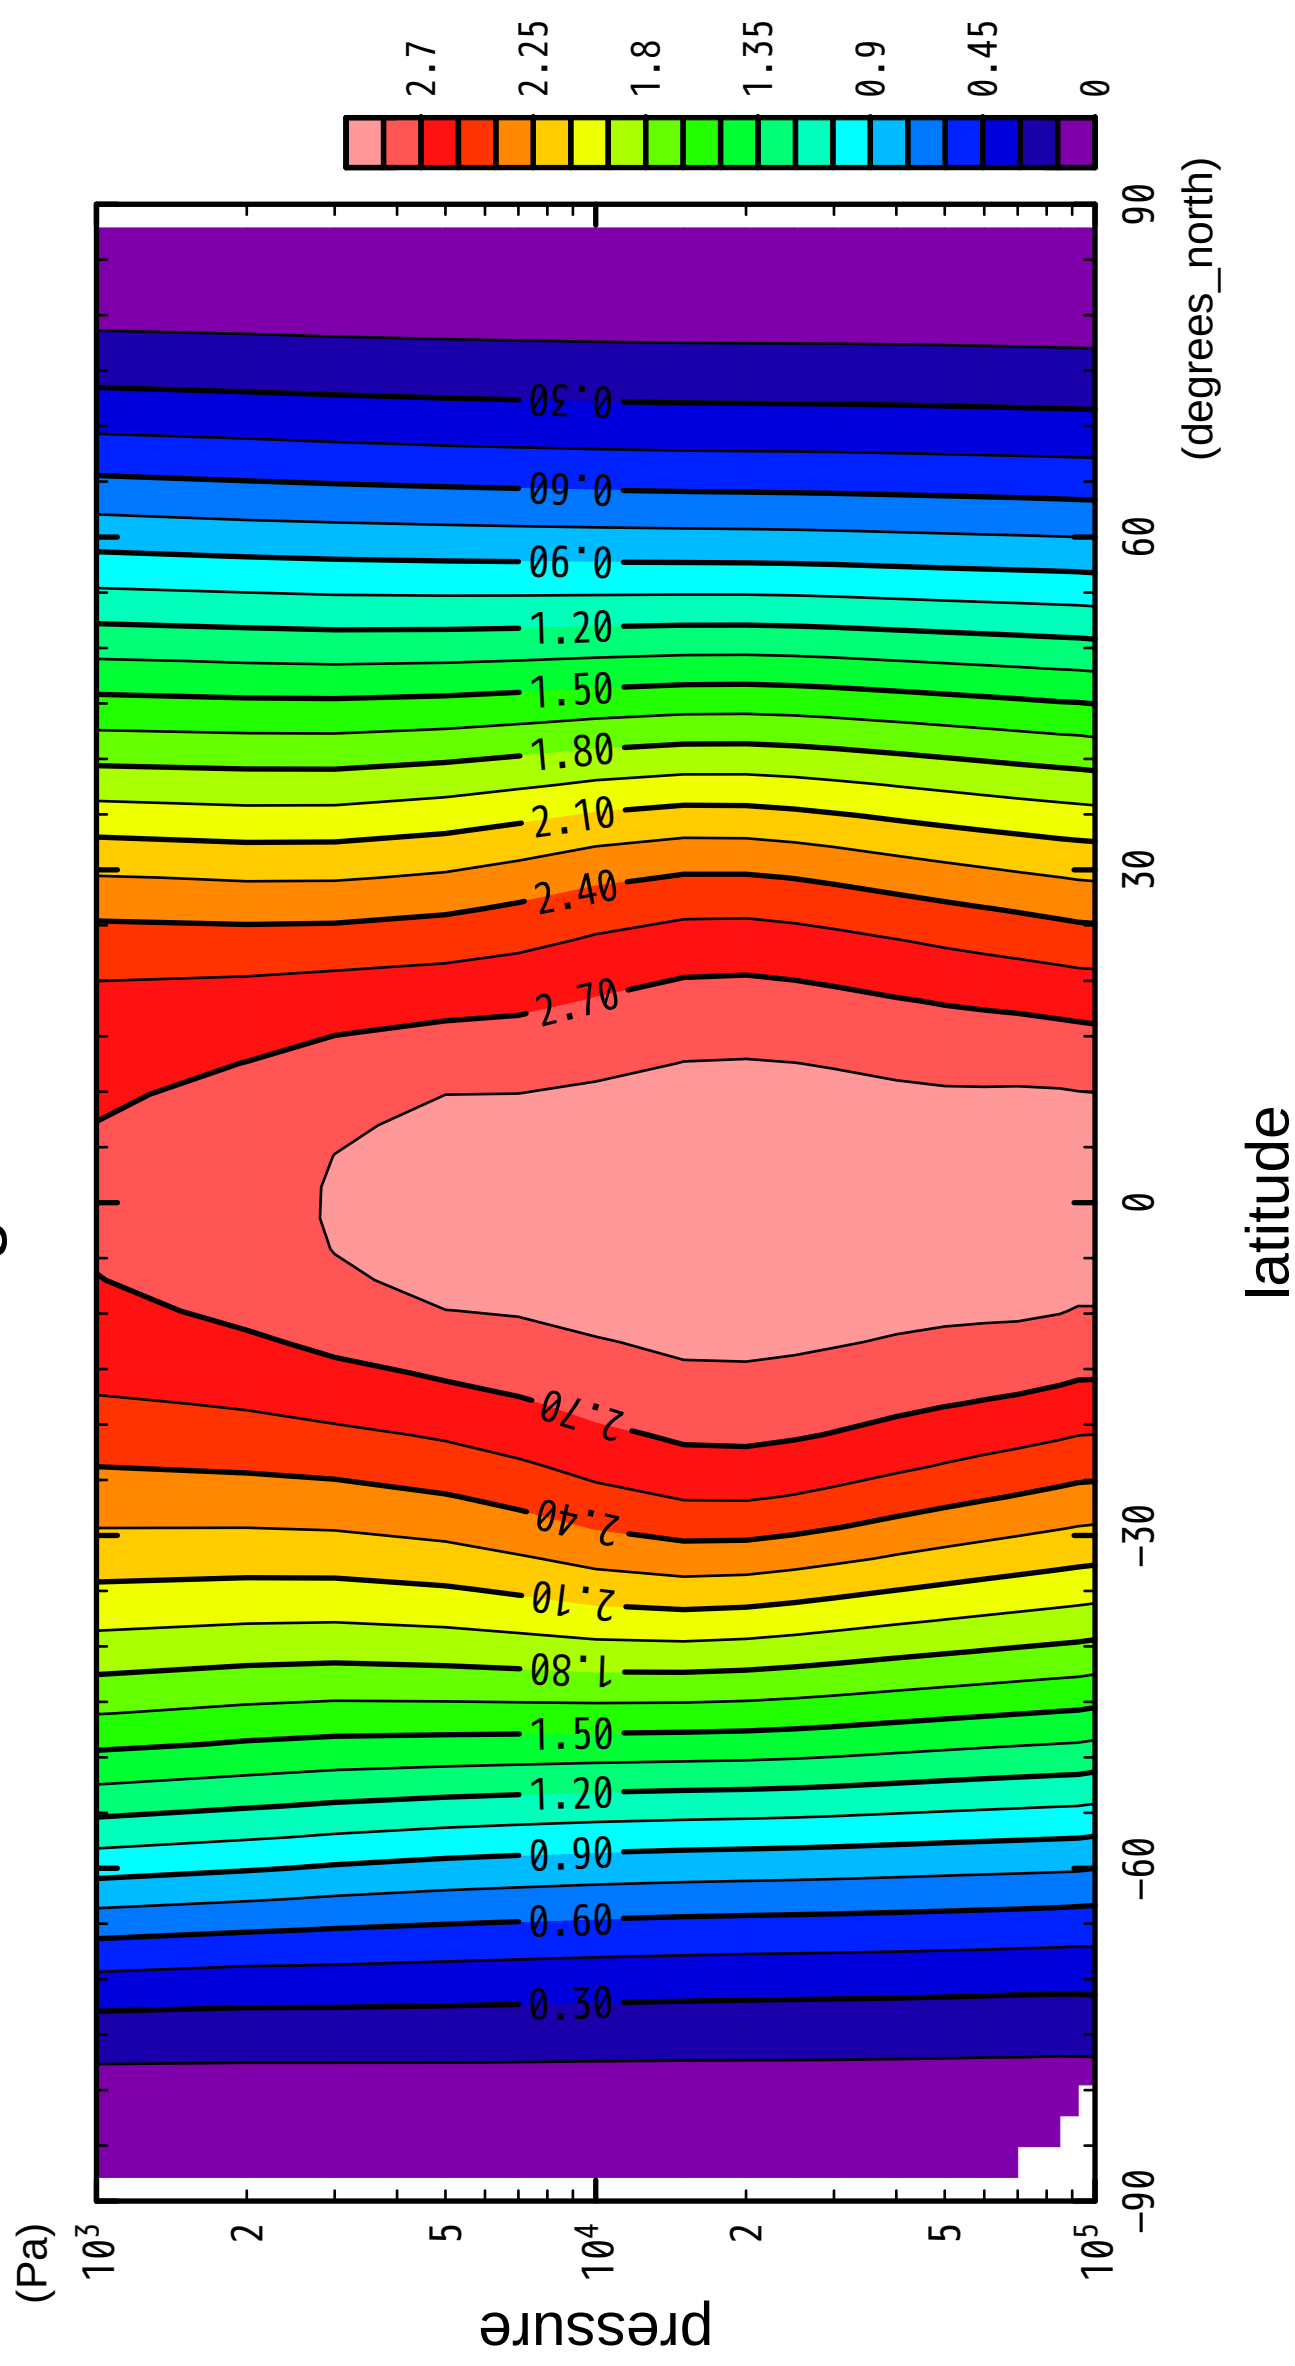

# AngMom

CONTOUR INTERVAL = 1.500E-01