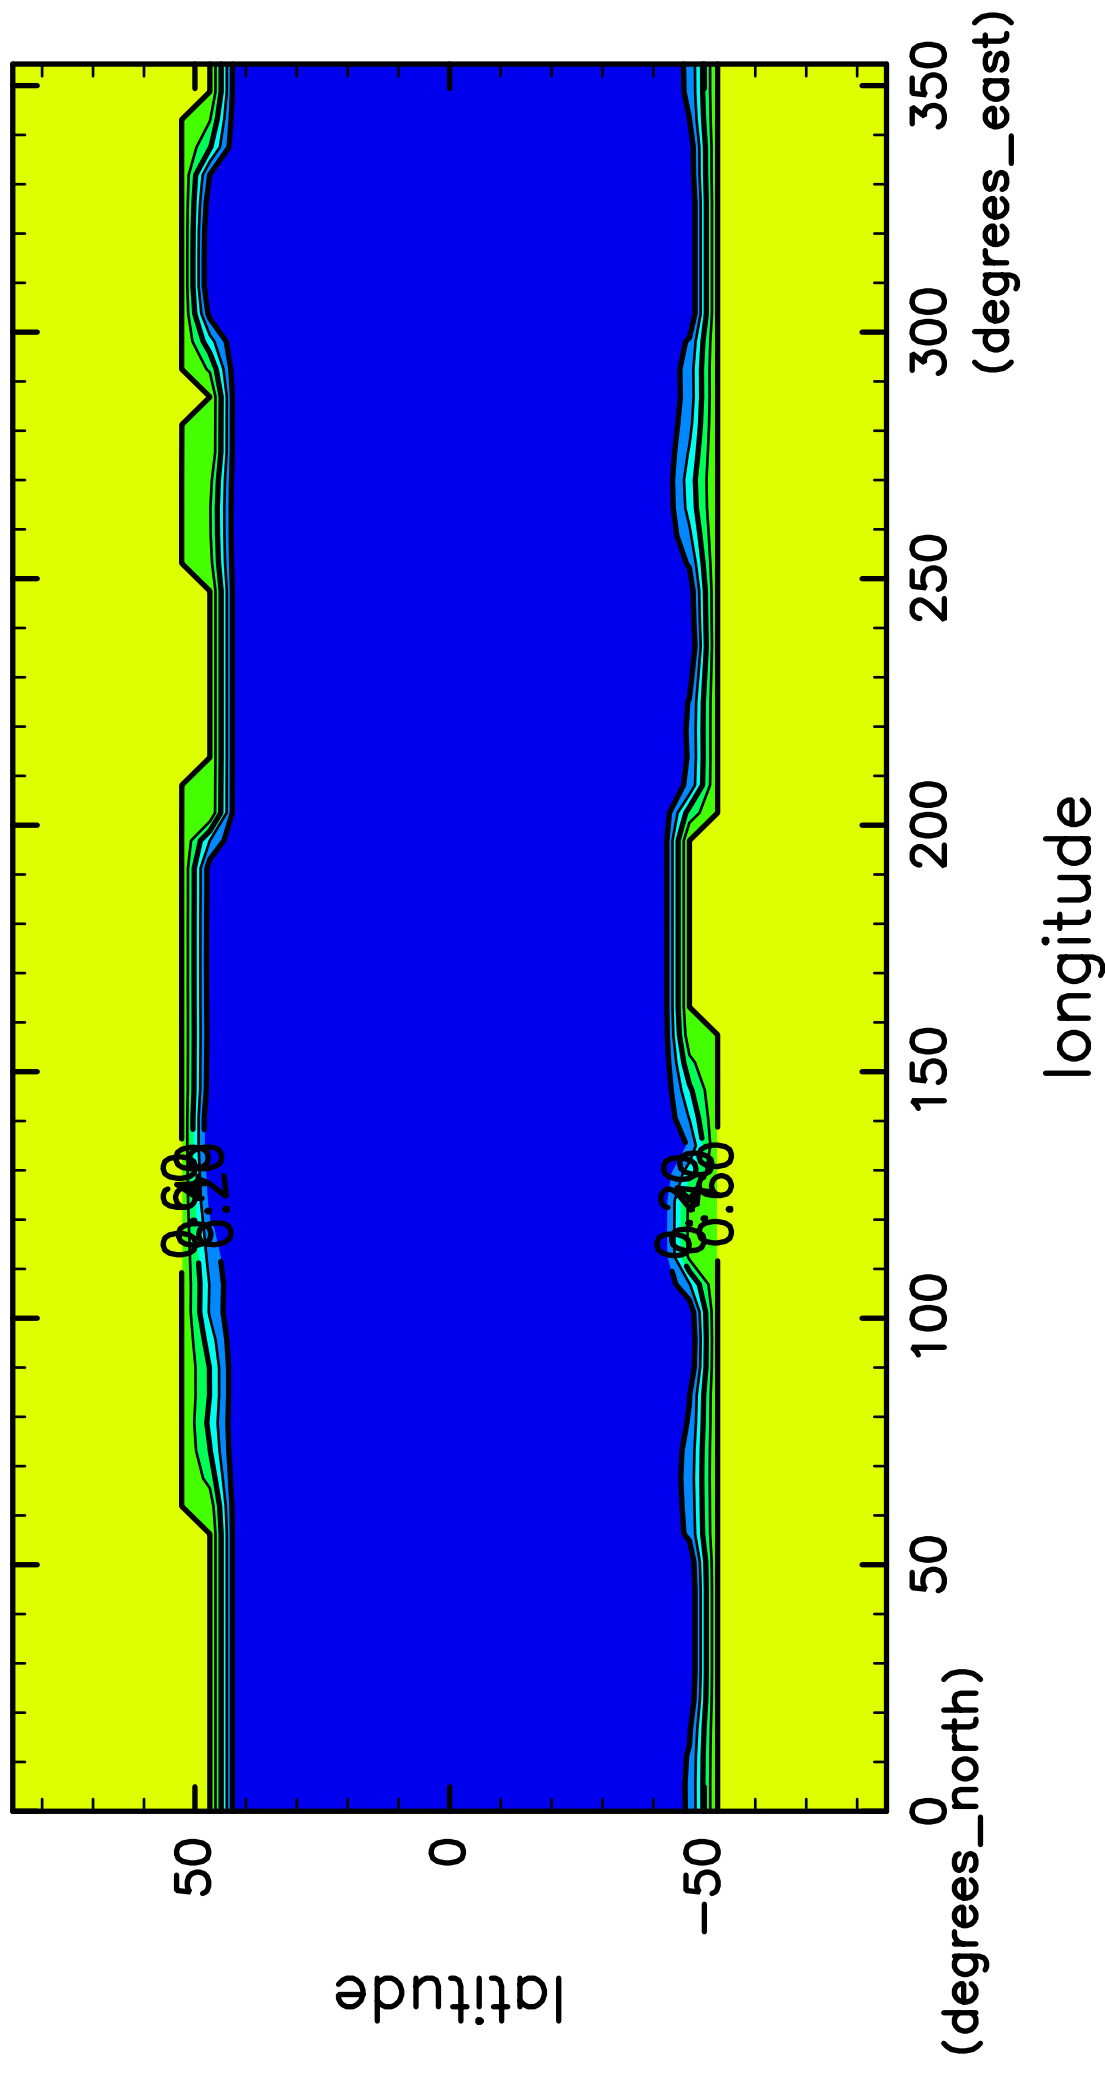

time mean SurfAlbedo (58th–60th years)

CONTOUR INTERVAL = 1.000E-01

(mean) time:20440..21900