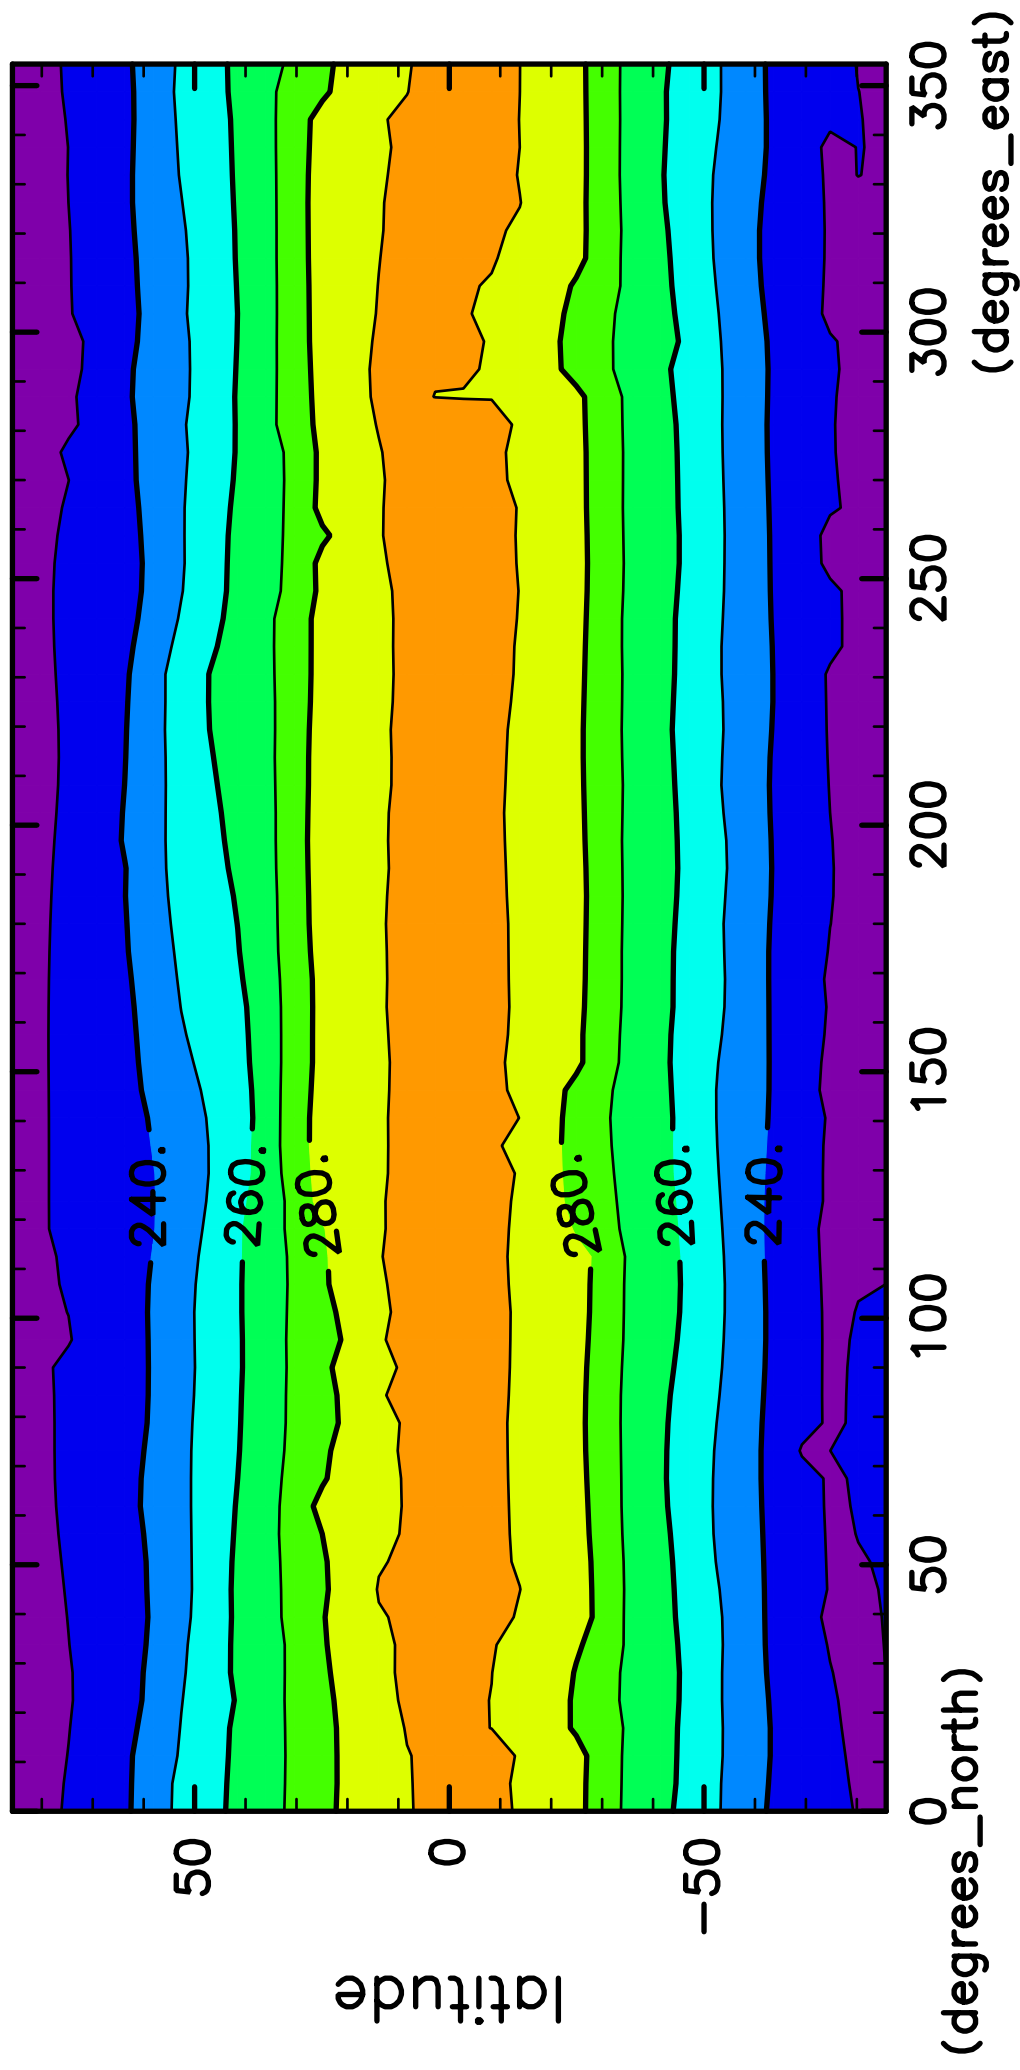

time mean SurfTemp (98th–100th years)

CONTOUR INTERVAL = 1.000E+01

(mean) time:35405..36500