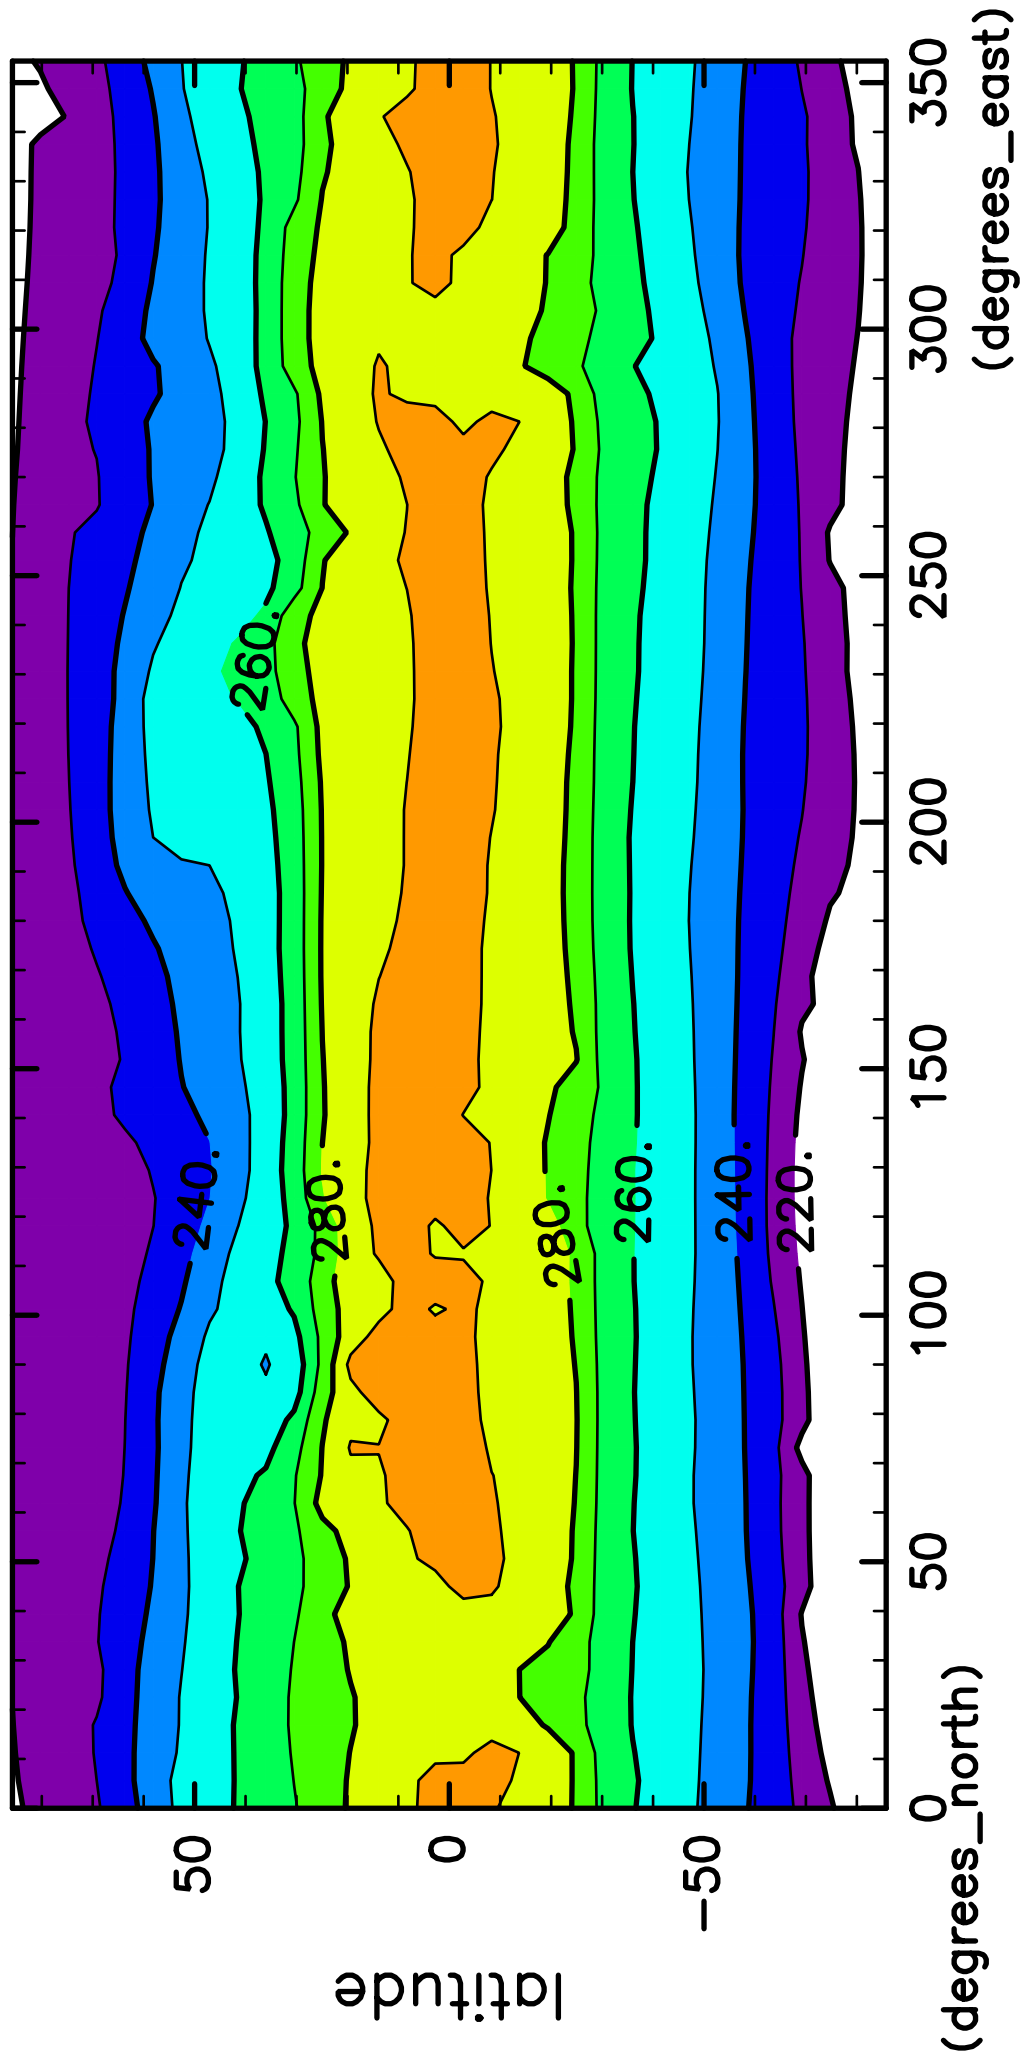

# time mean SurfTemp (138th–140th years)

CONTOUR INTERVAL = 1.000E+01

(mean) time:50005..51100