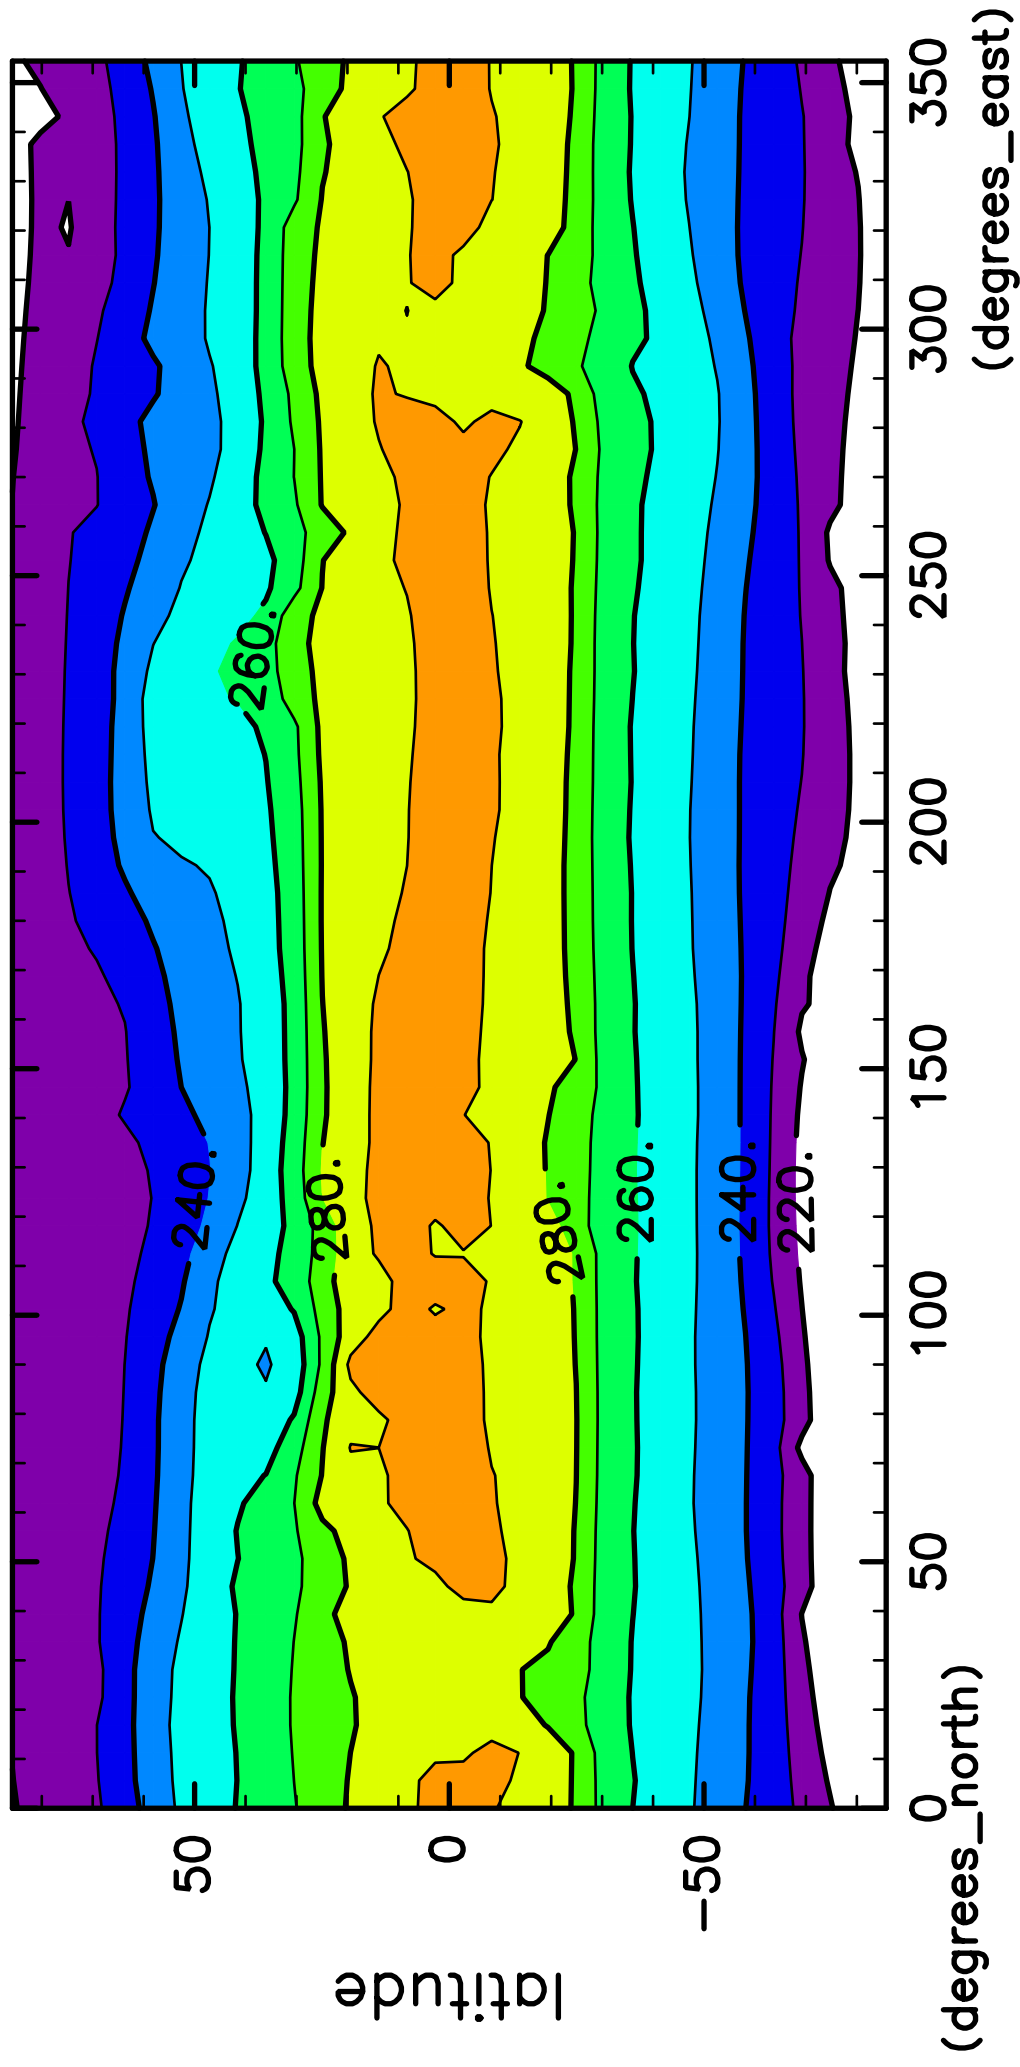

time mean SurfTemp (118th–120th years)

CONTOUR INTERVAL = 1.000E+01

(mean) time:42705..43800