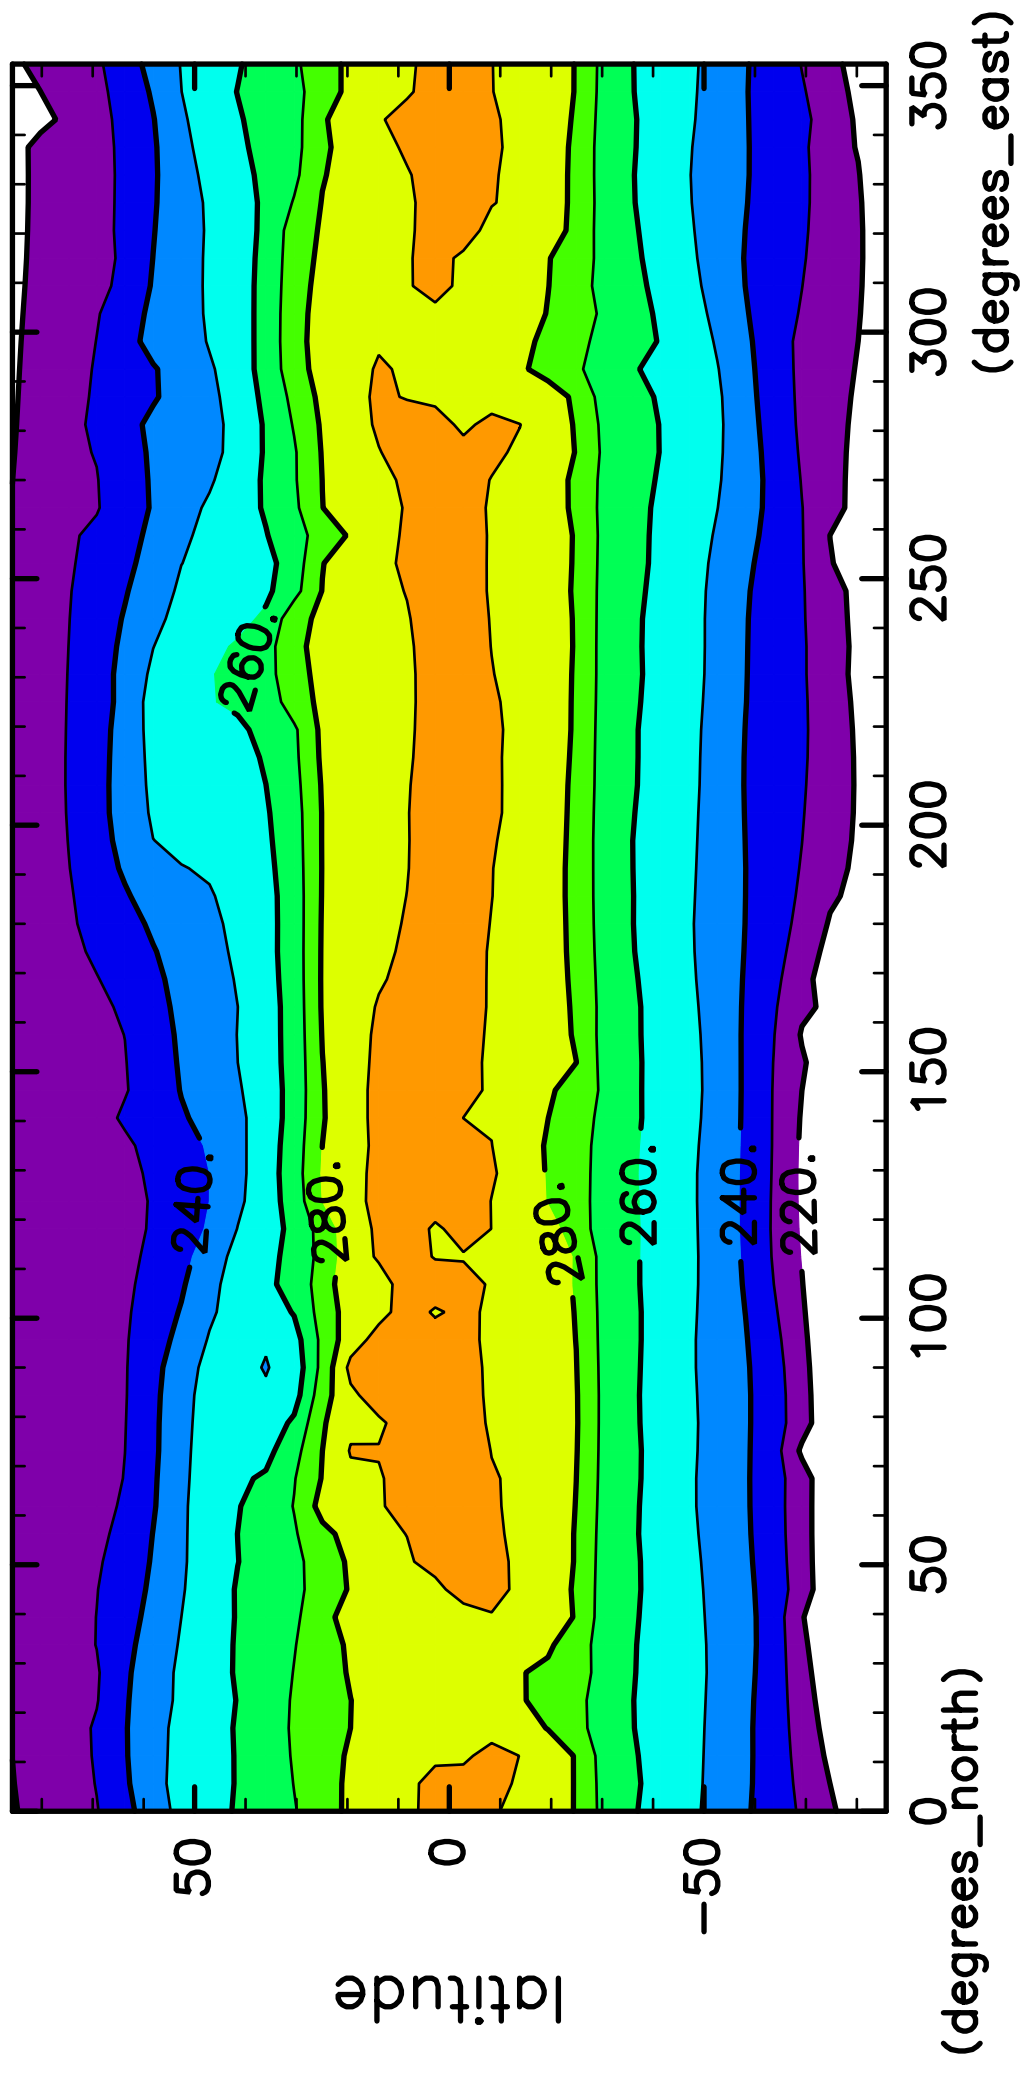

# time mean SurfTemp (98th–100th years)

CONTOUR INTERVAL = 1.000E+01

(mean) time:35405..36500