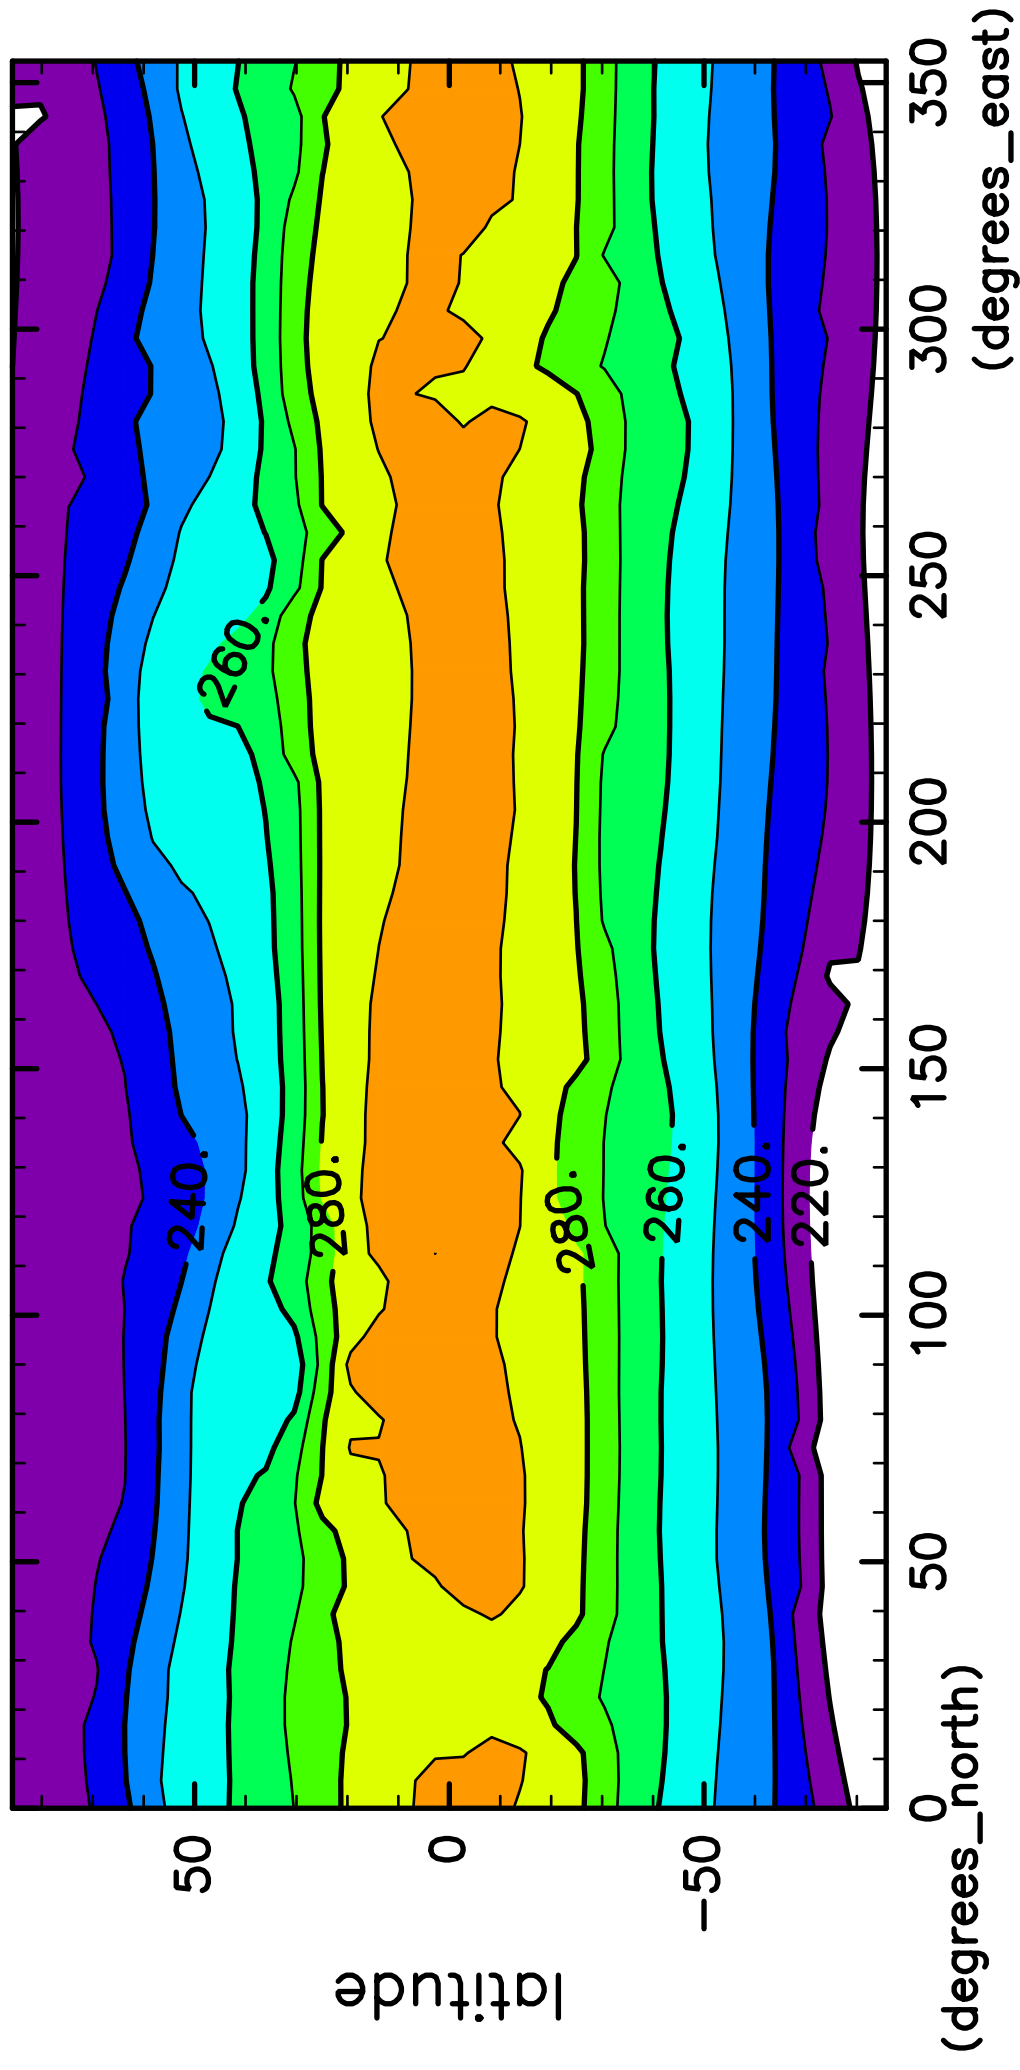

time mean SurfTemp (78th-80th years)

CONTOUR INTERVAL = 1.000E+01

220 240 260 280 300 320

(mean) time:28105..29200