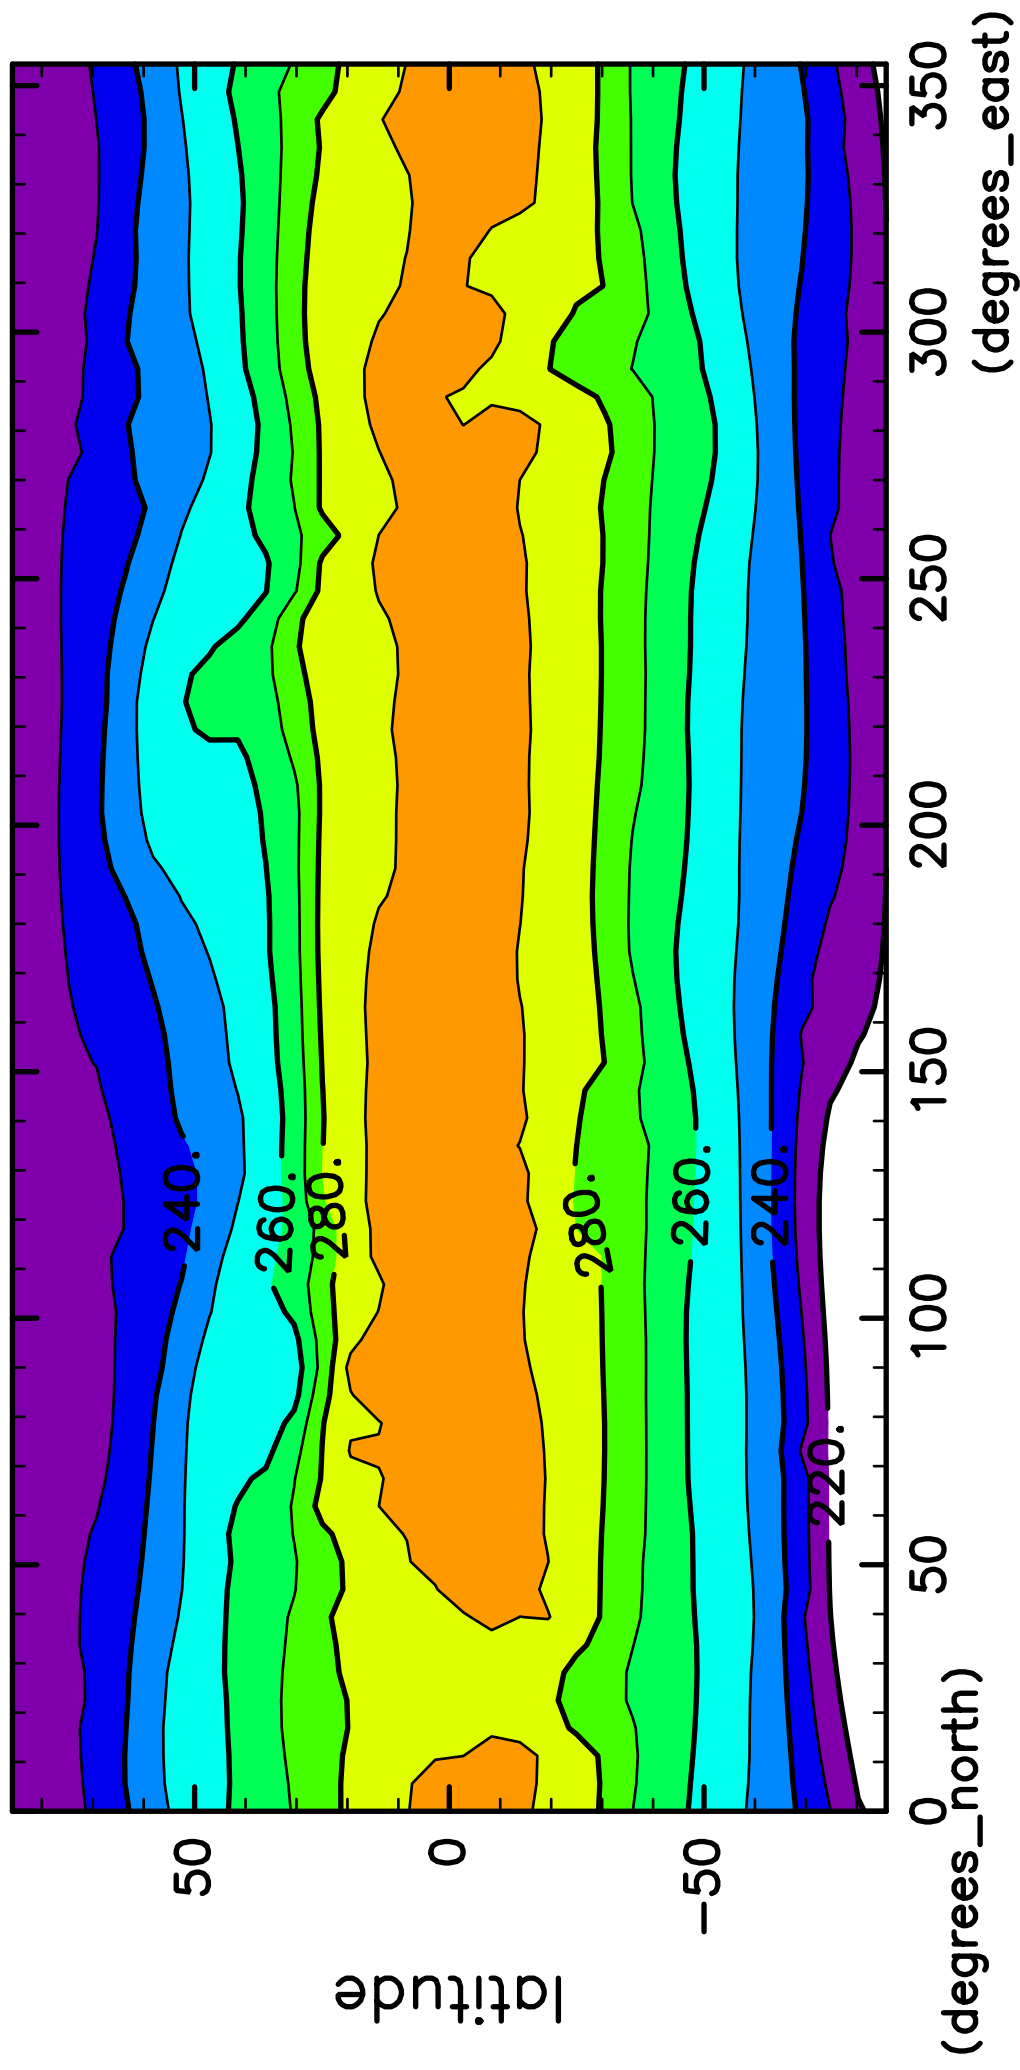

time mean SurfTemp (58th–60th years)

CONTOUR INTERVAL = 1.000E+01

(mean) time:20805..21900