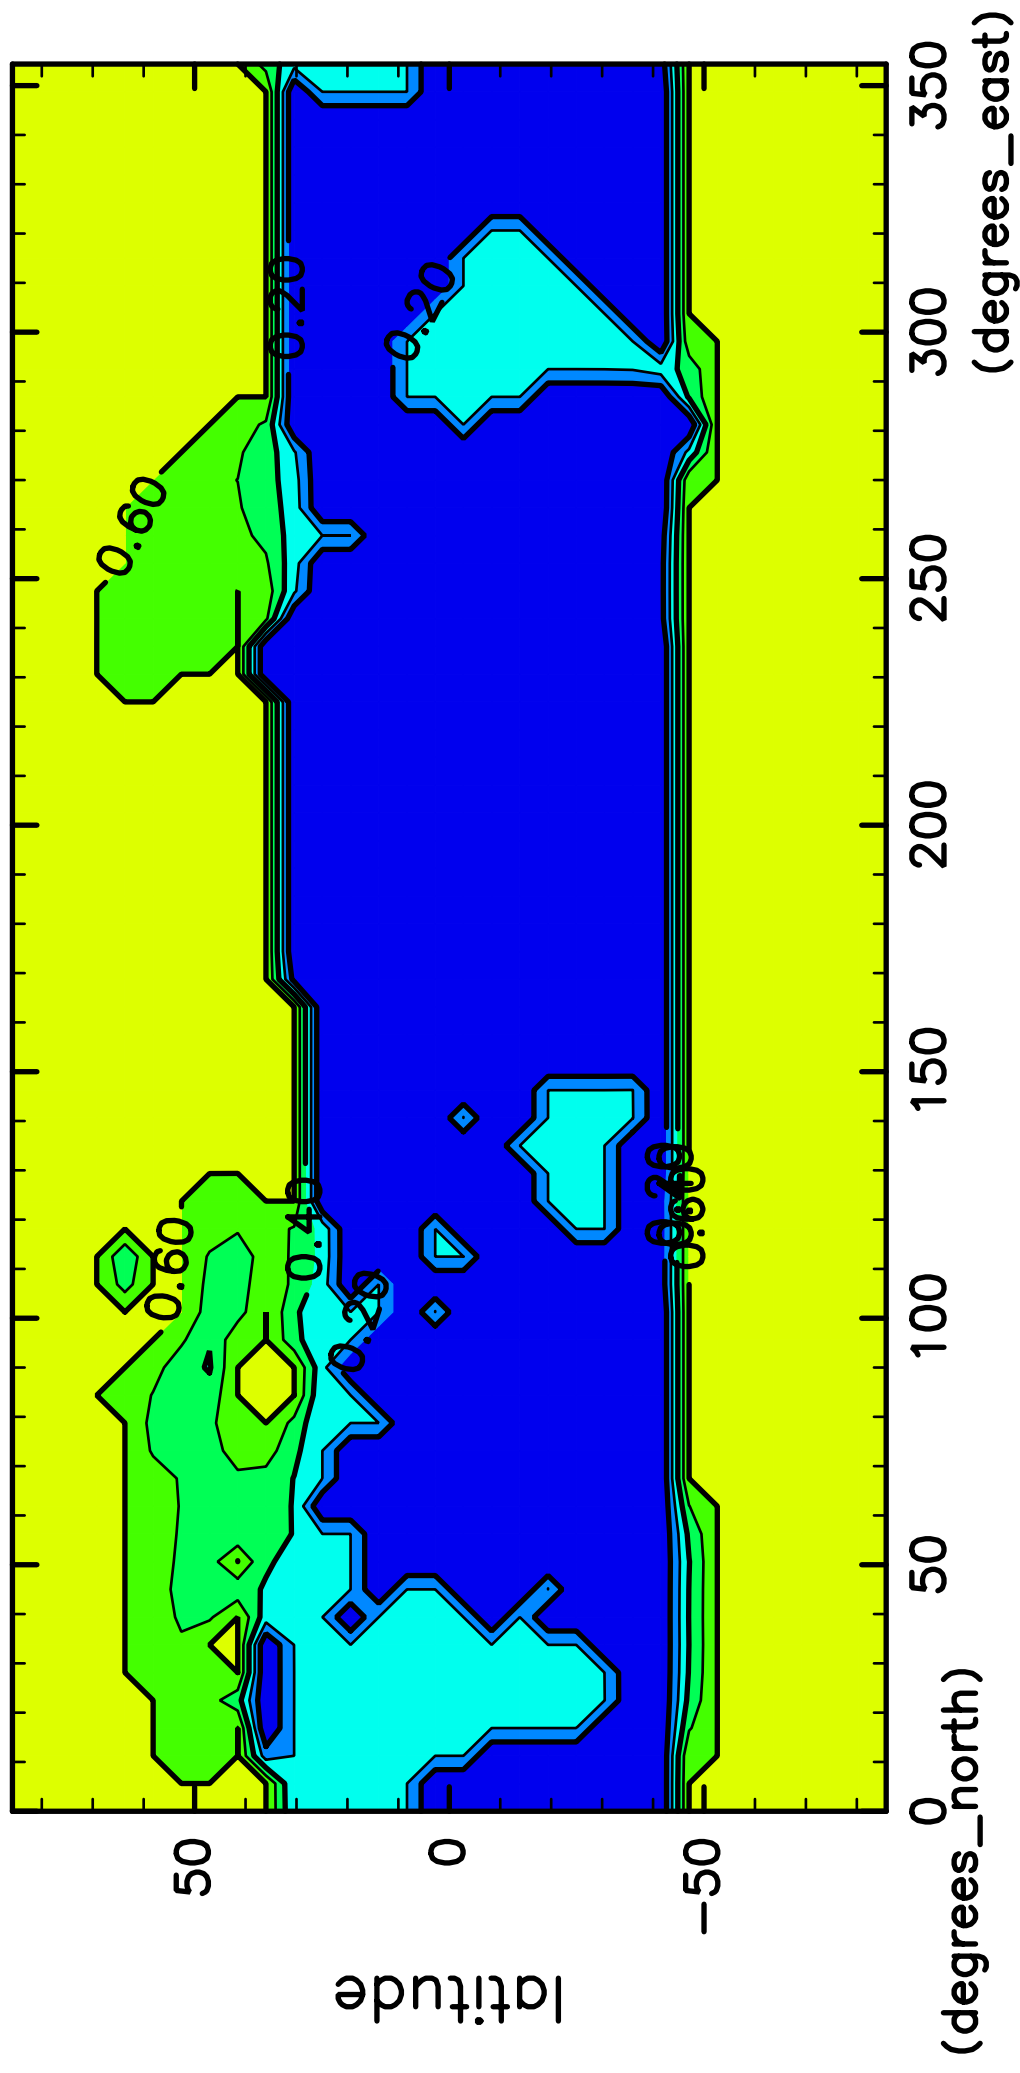

time mean SurfAlbedo (38th–40th years)

CONTOUR INTERVAL = 1.000E-01

(mean) time:13505..14600