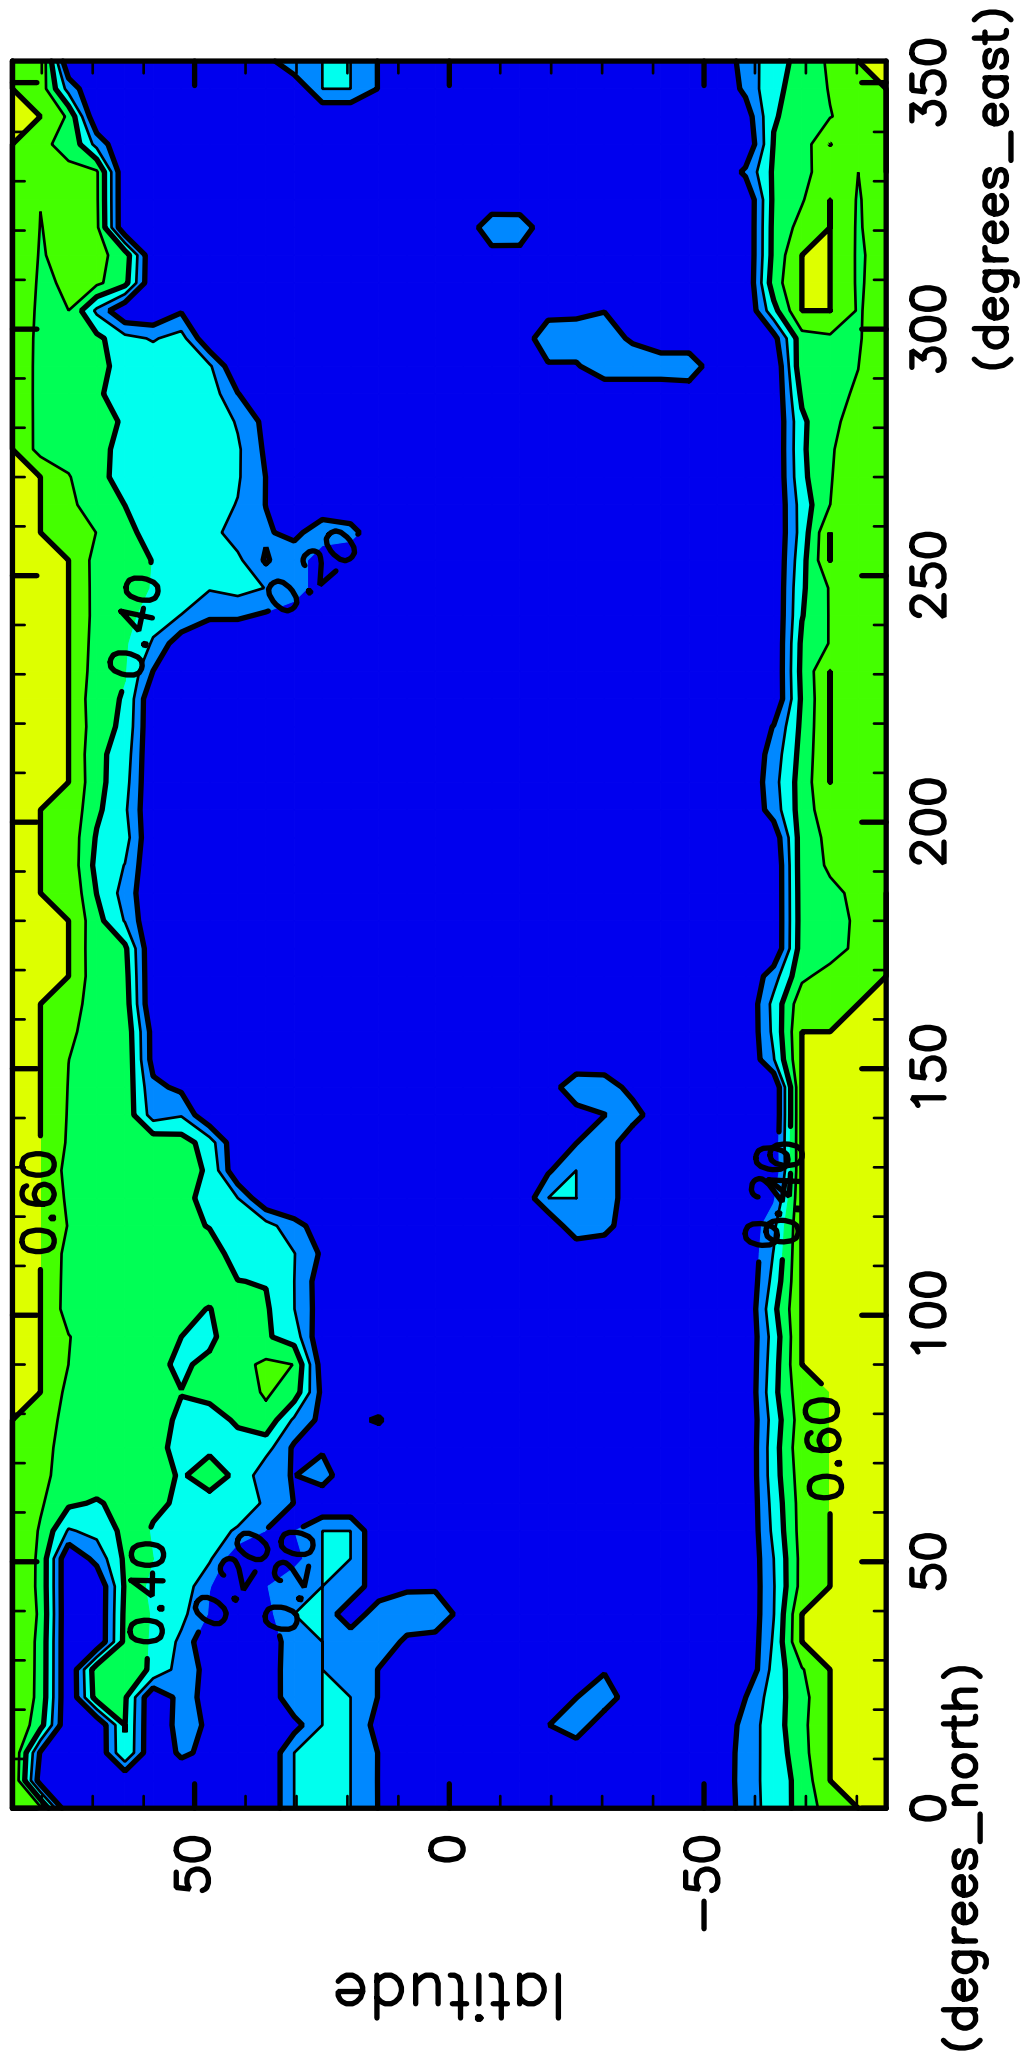

time mean SurfAlbedo (38th–40th years)

CONTOUR INTERVAL = 1.000E-01

(mean) time:13505..14600