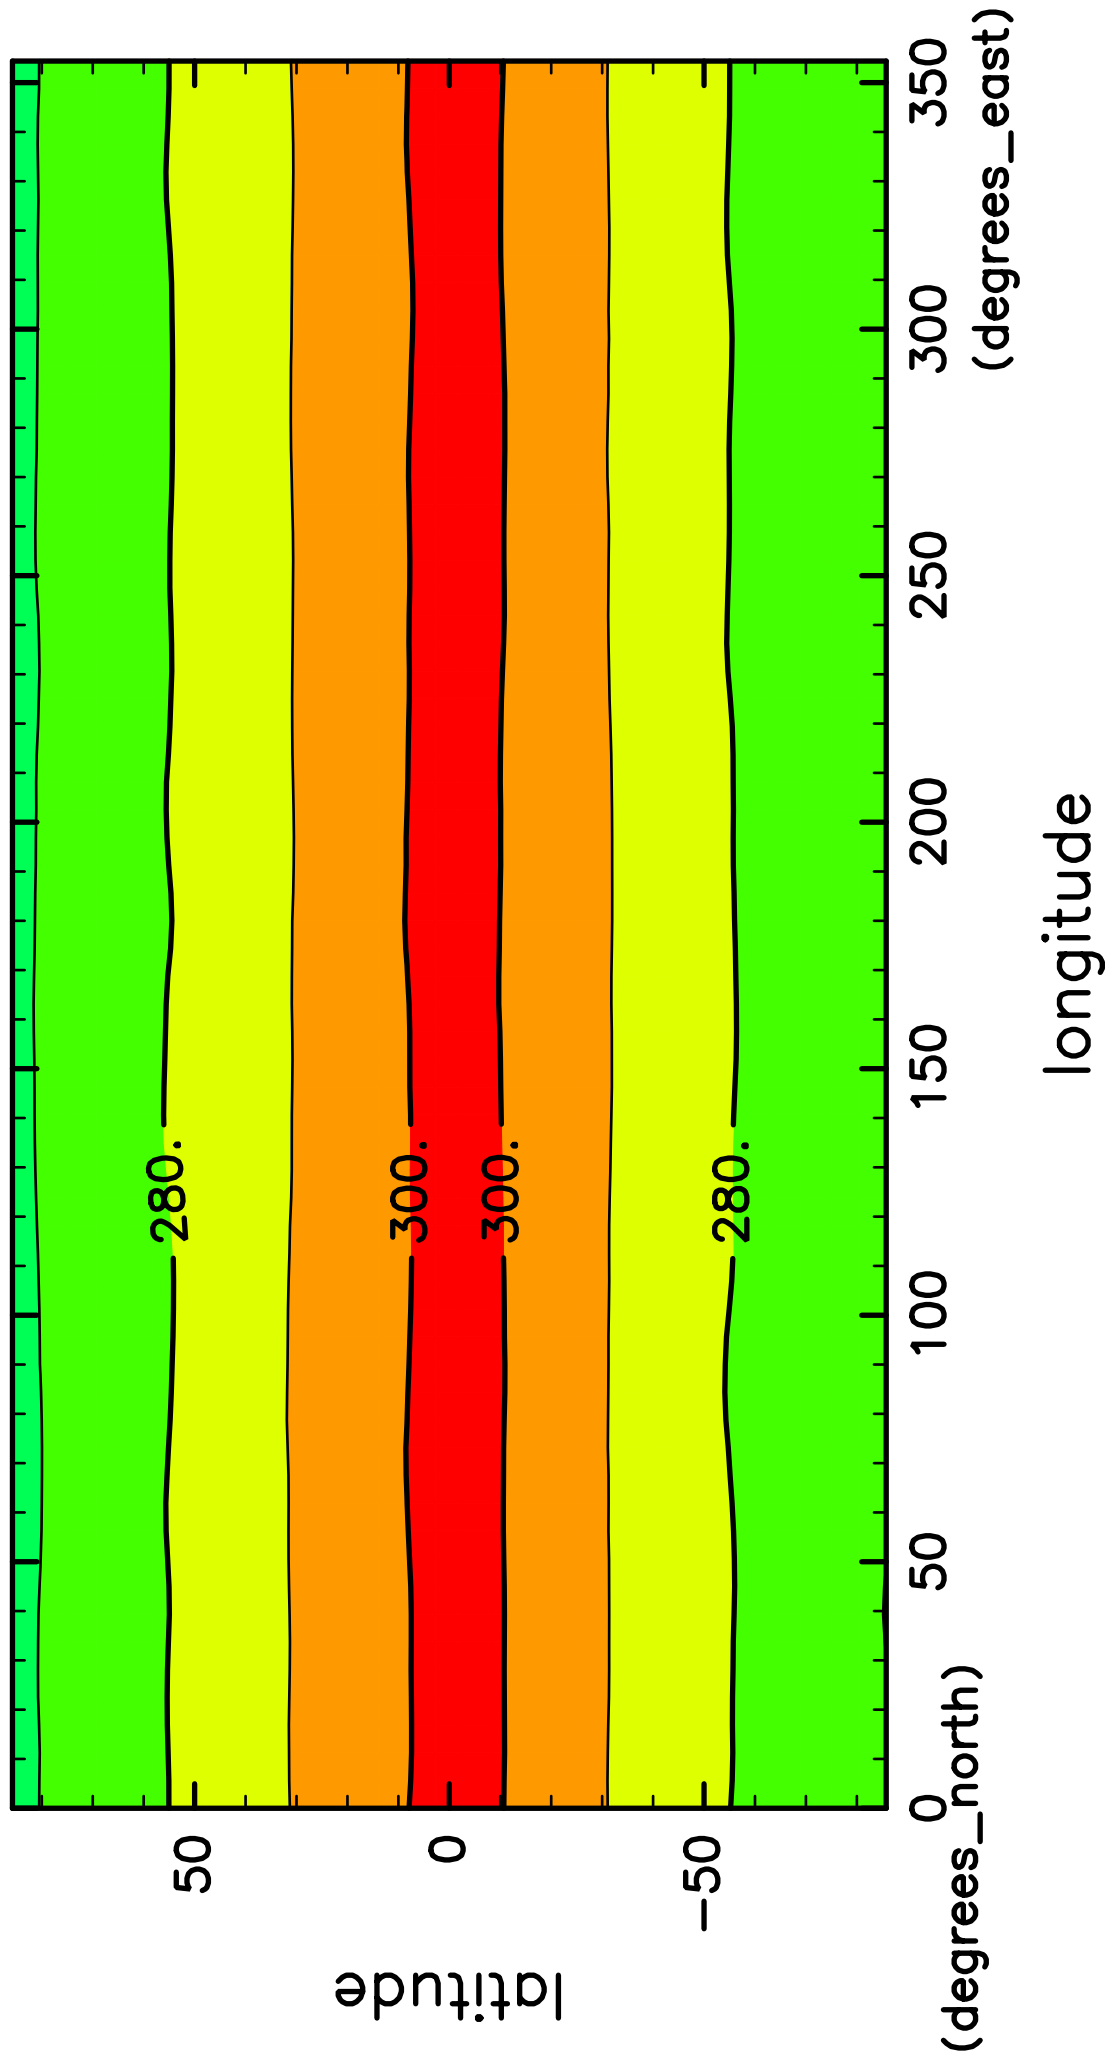

# time mean SurfTemp (58th–60th years)

CONTOUR INTERVAL = 1.000E+01

220 240 260 280 300 320

(mean) time:20805..21900