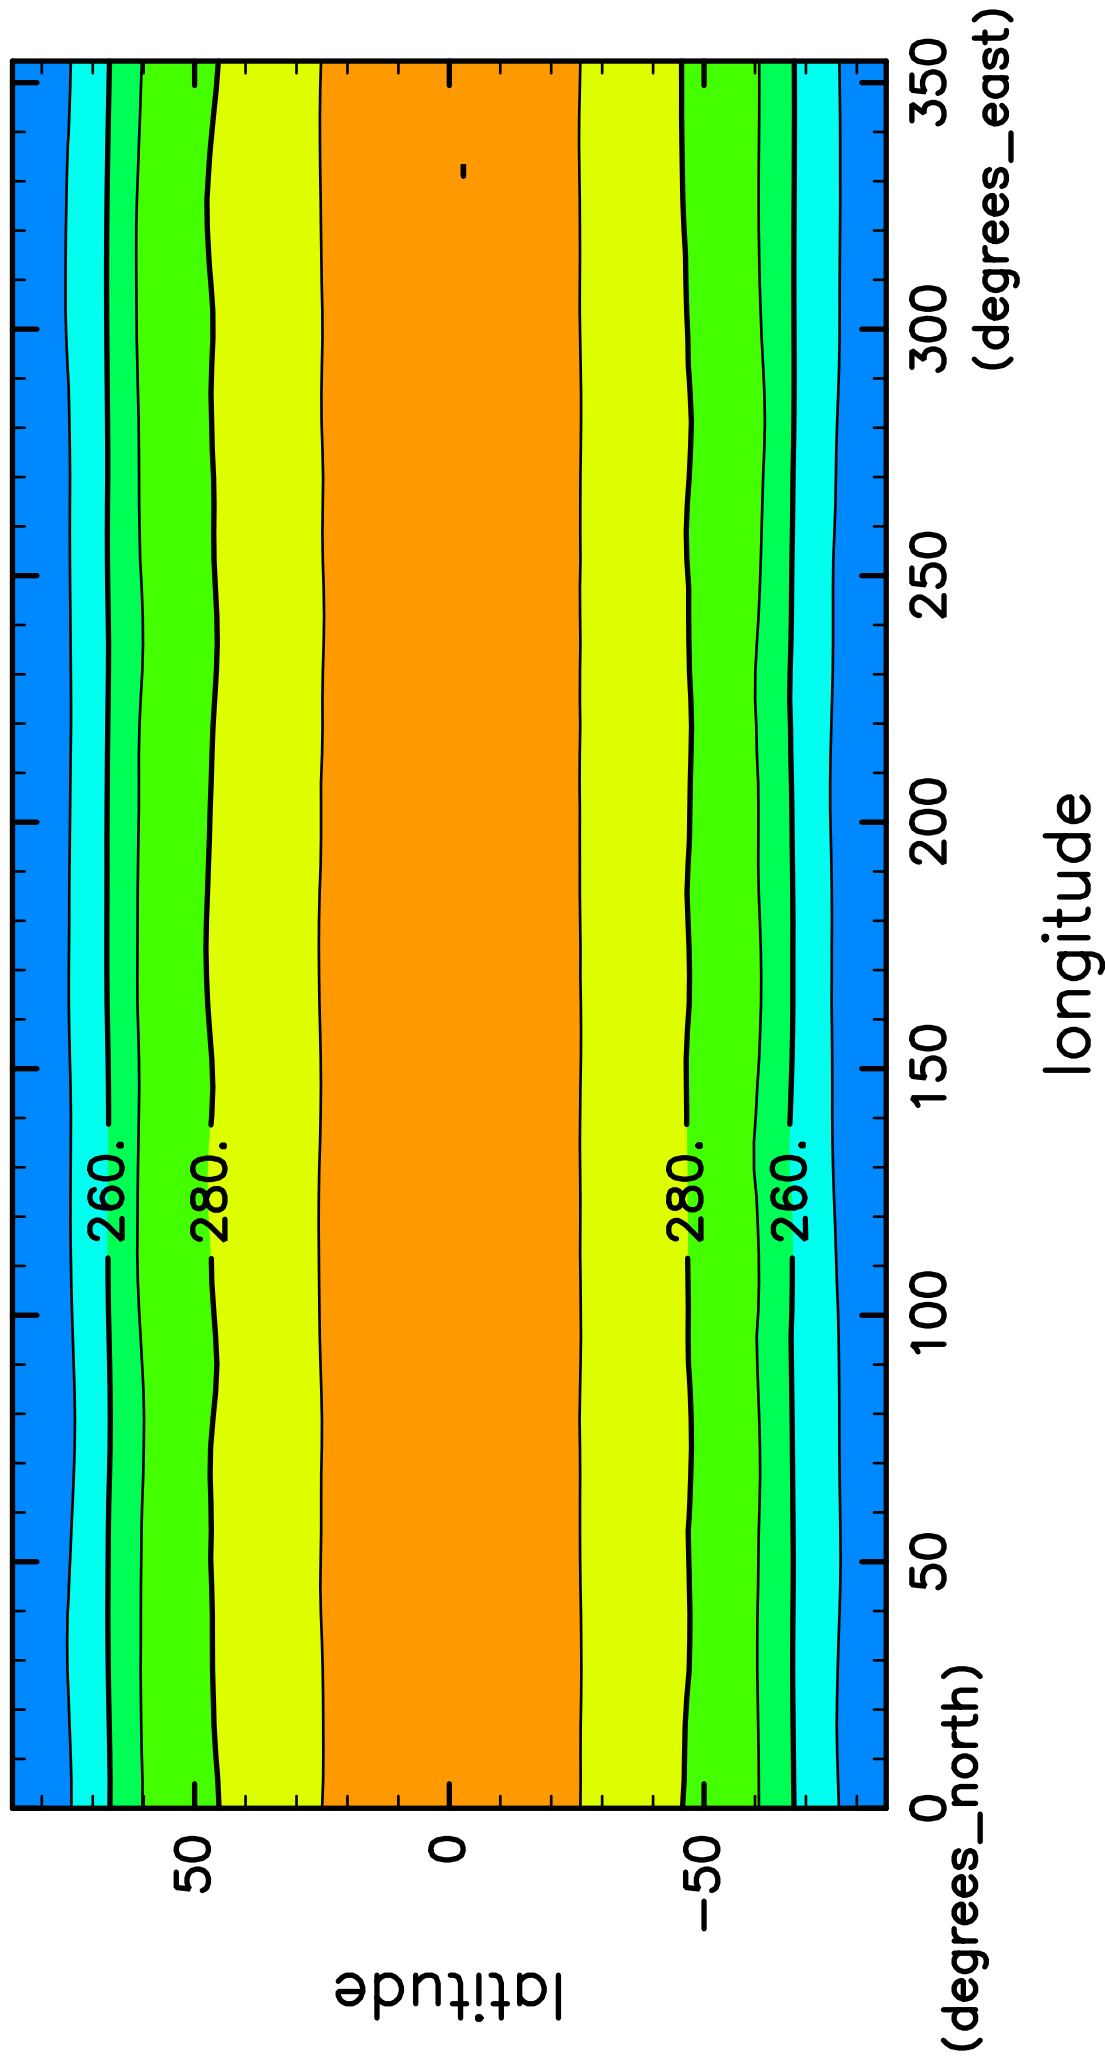

# time mean SurfTemp (118th–120th years)

CONTOUR INTERVAL = 1.000E+01

220 240 260 280 300 320

(mean) time:42705..43800