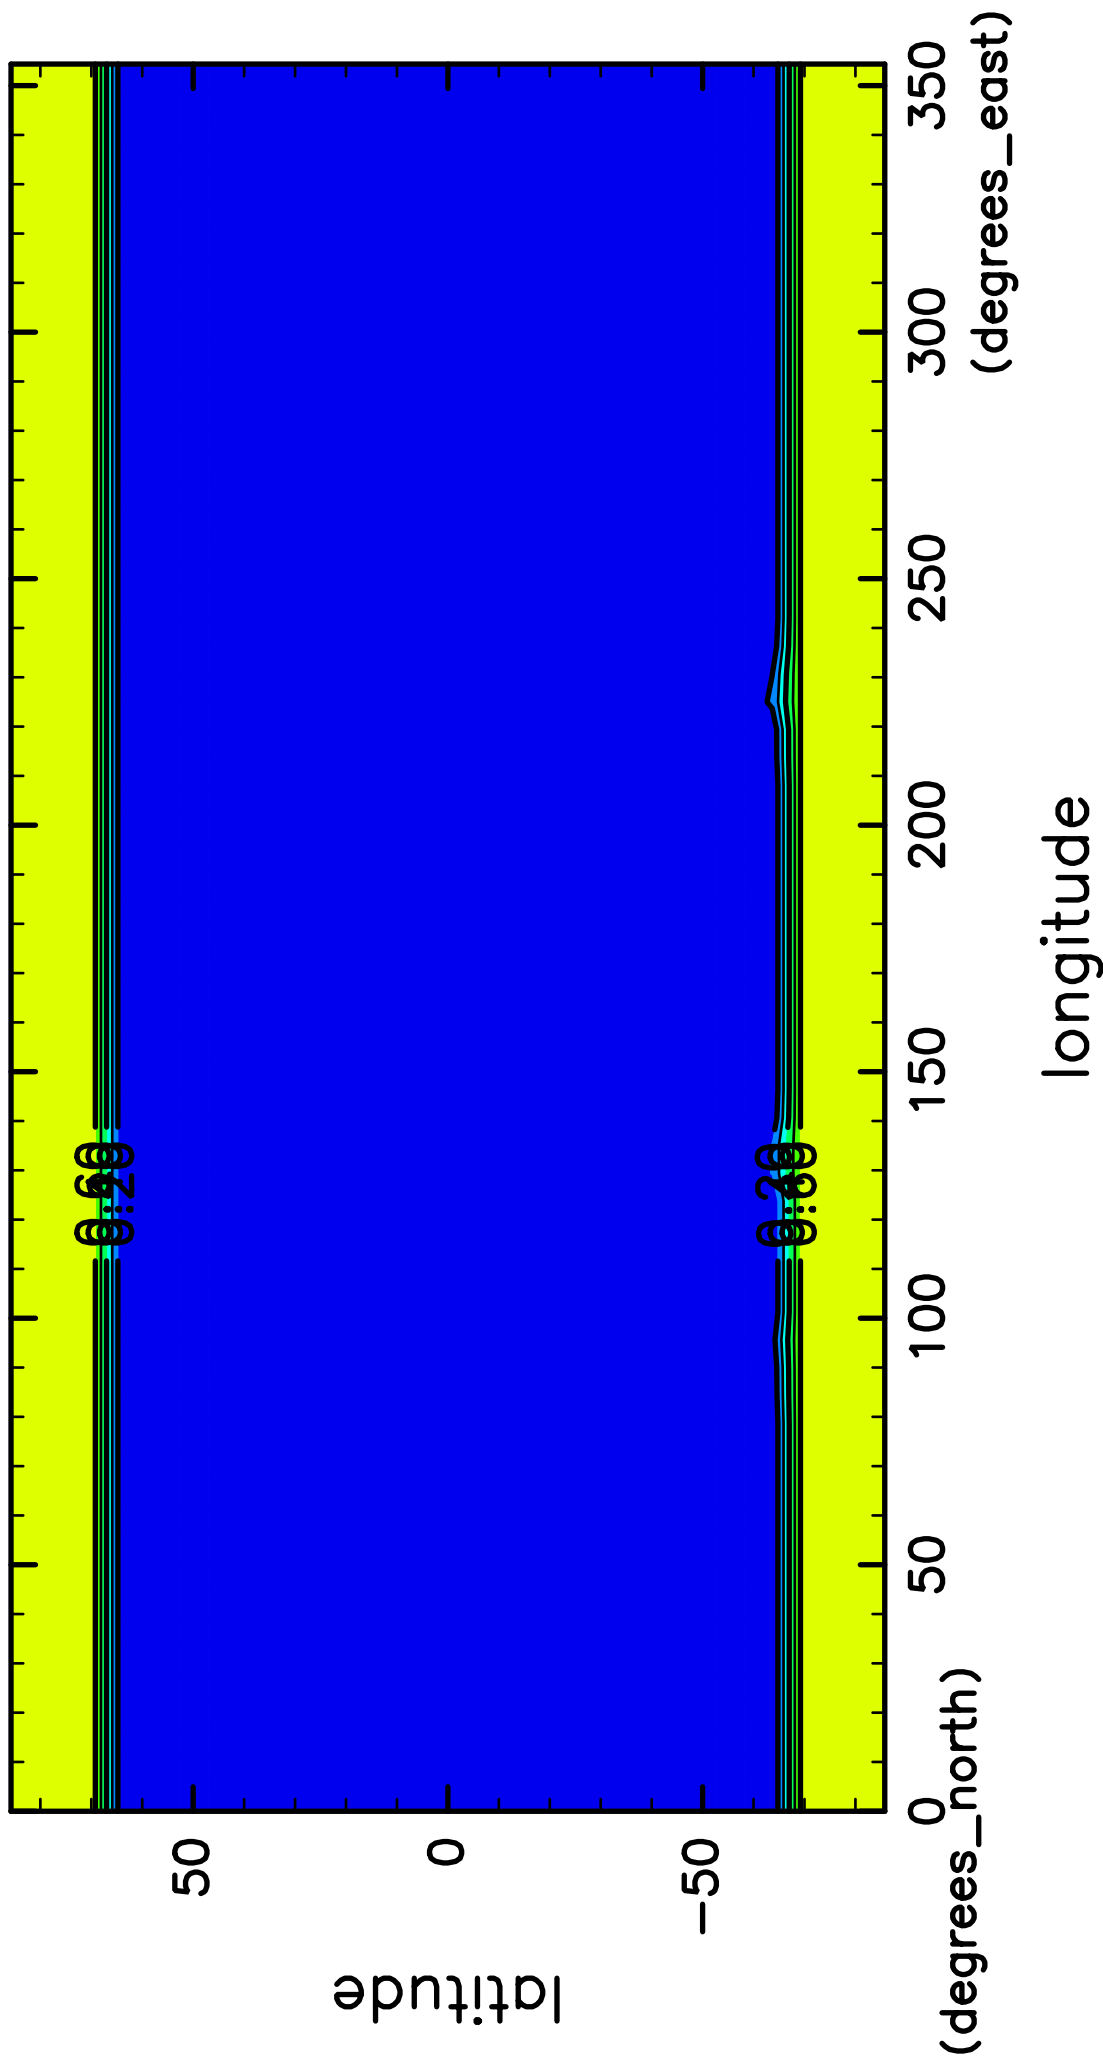

time mean SurfAlbedo (118th–120th years)

CONTOUR INTERVAL = 1.000E-01

(mean) time:42705..43800