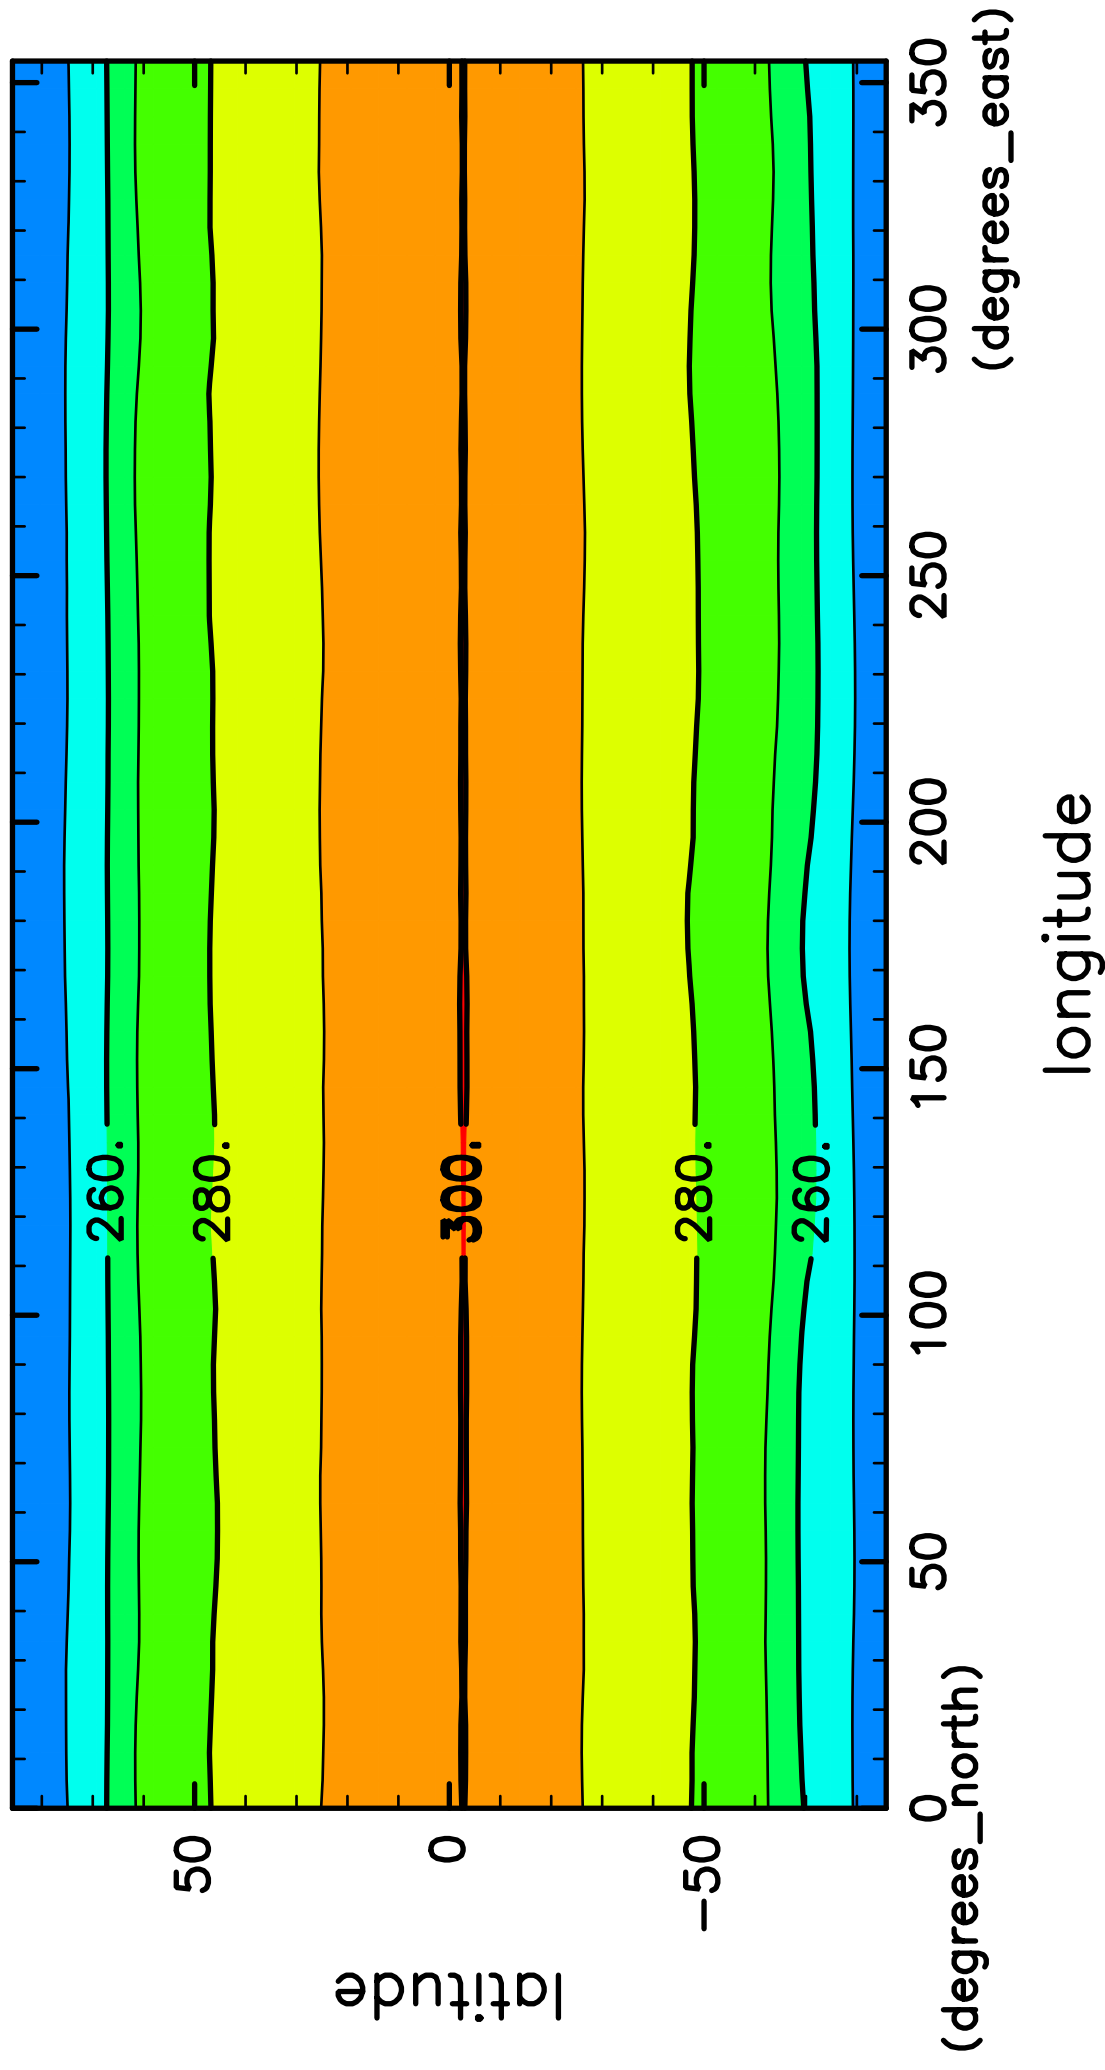

# time mean SurfTemp (98th–100th years)

CONTOUR INTERVAL = 1.000E+01

(mean) time:35405..36500