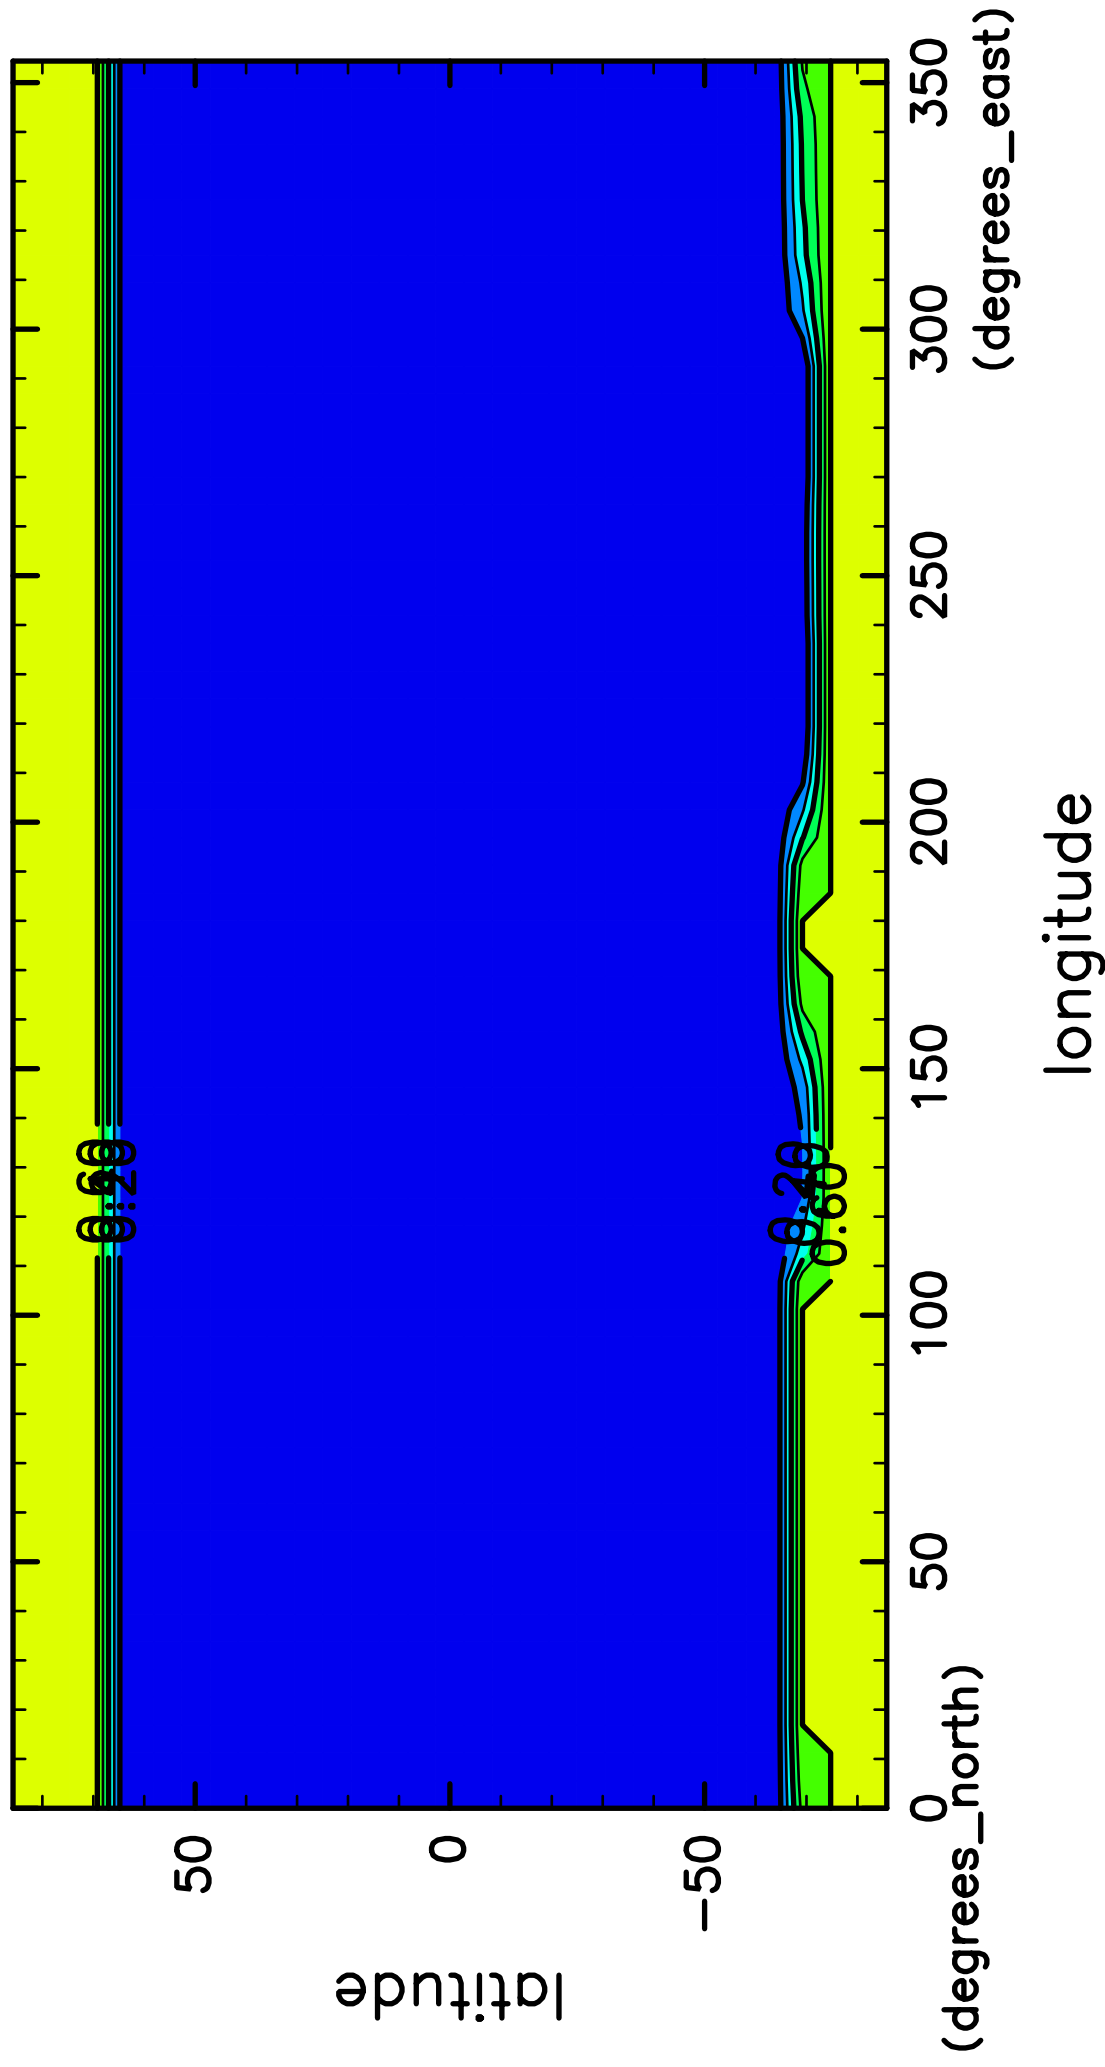

# time mean SurfAlbedo (98th–100th years)

CONTOUR INTERVAL = 1.000E-01

(mean) time:35405..36500