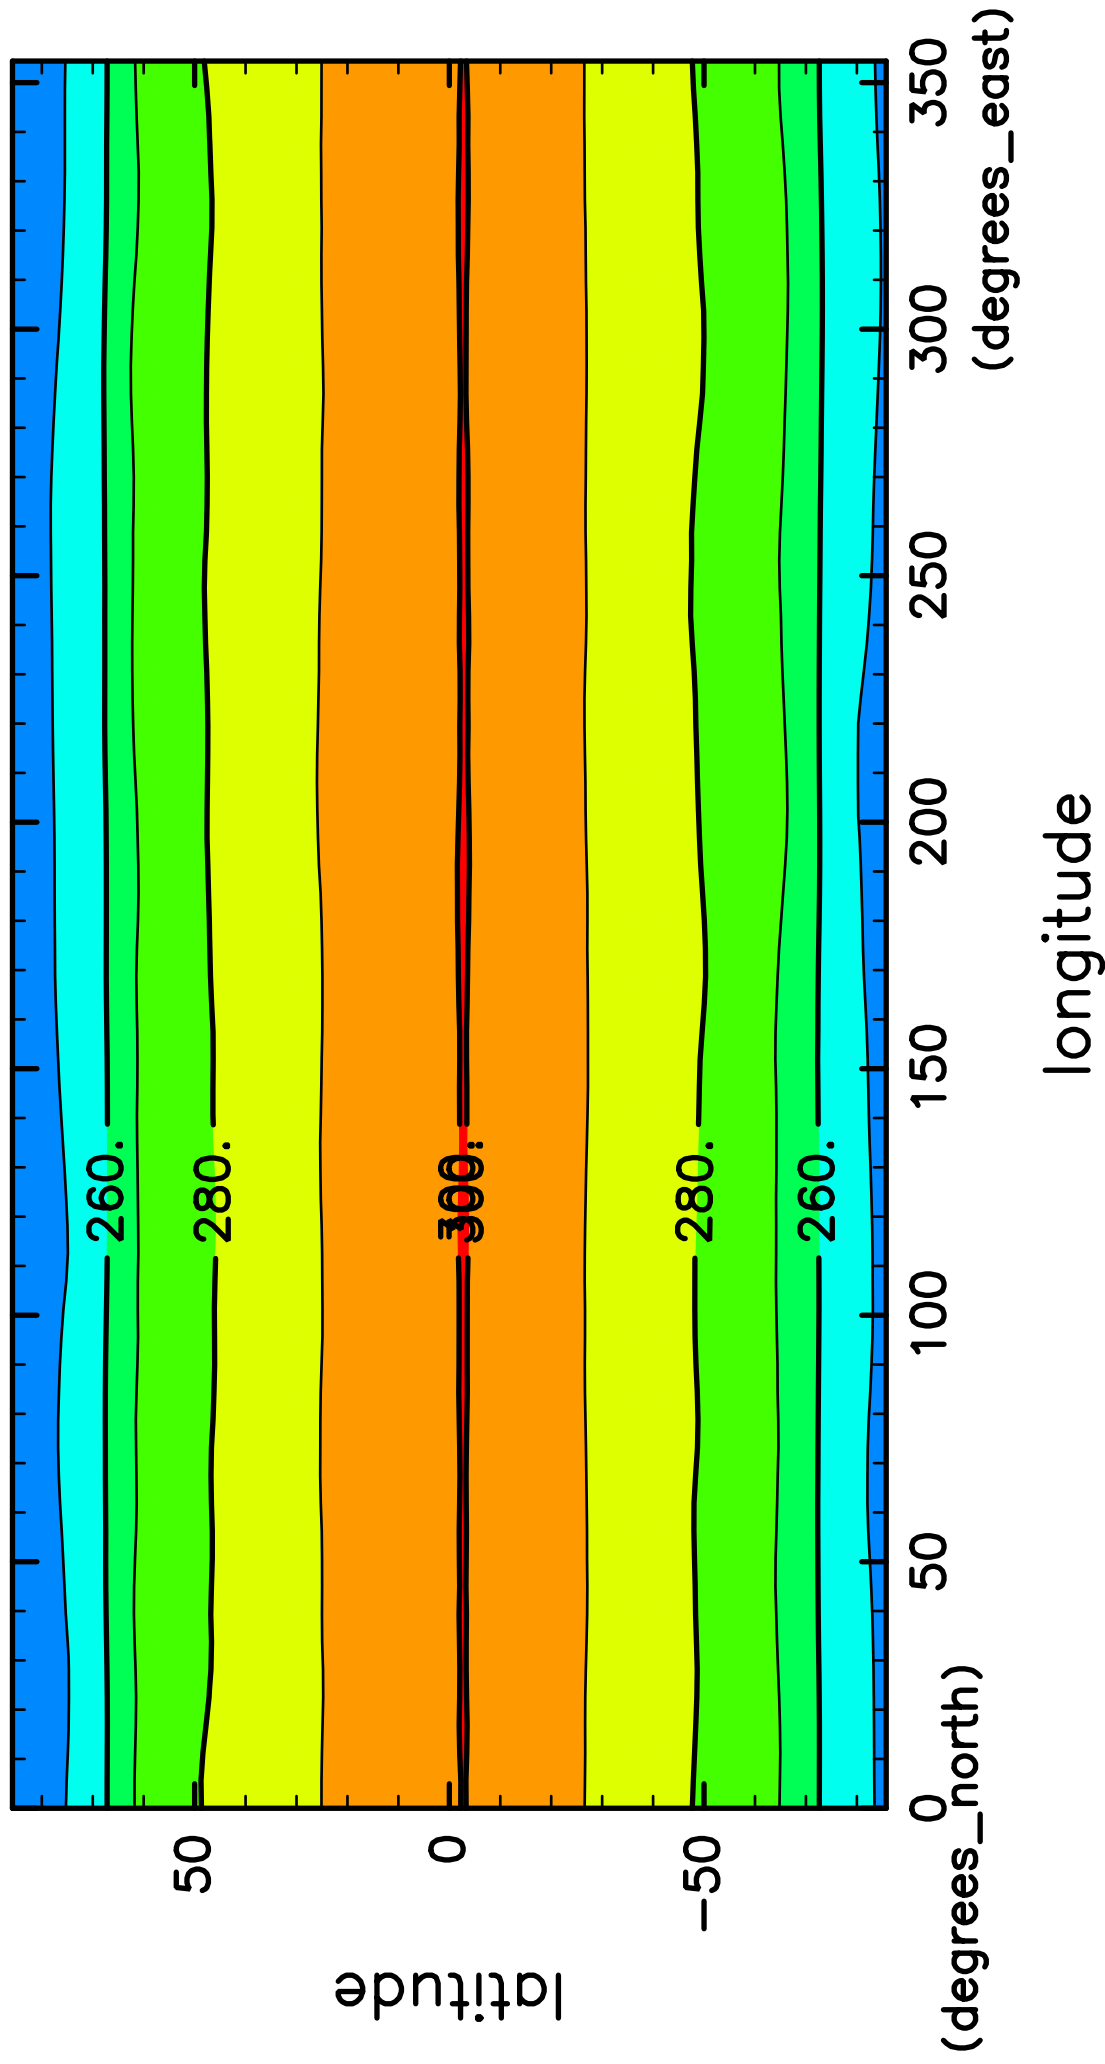

time mean SurfTemp (78th-80th years)

CONTOUR INTERVAL = 1.000E+01

(mean) time:28105..29200