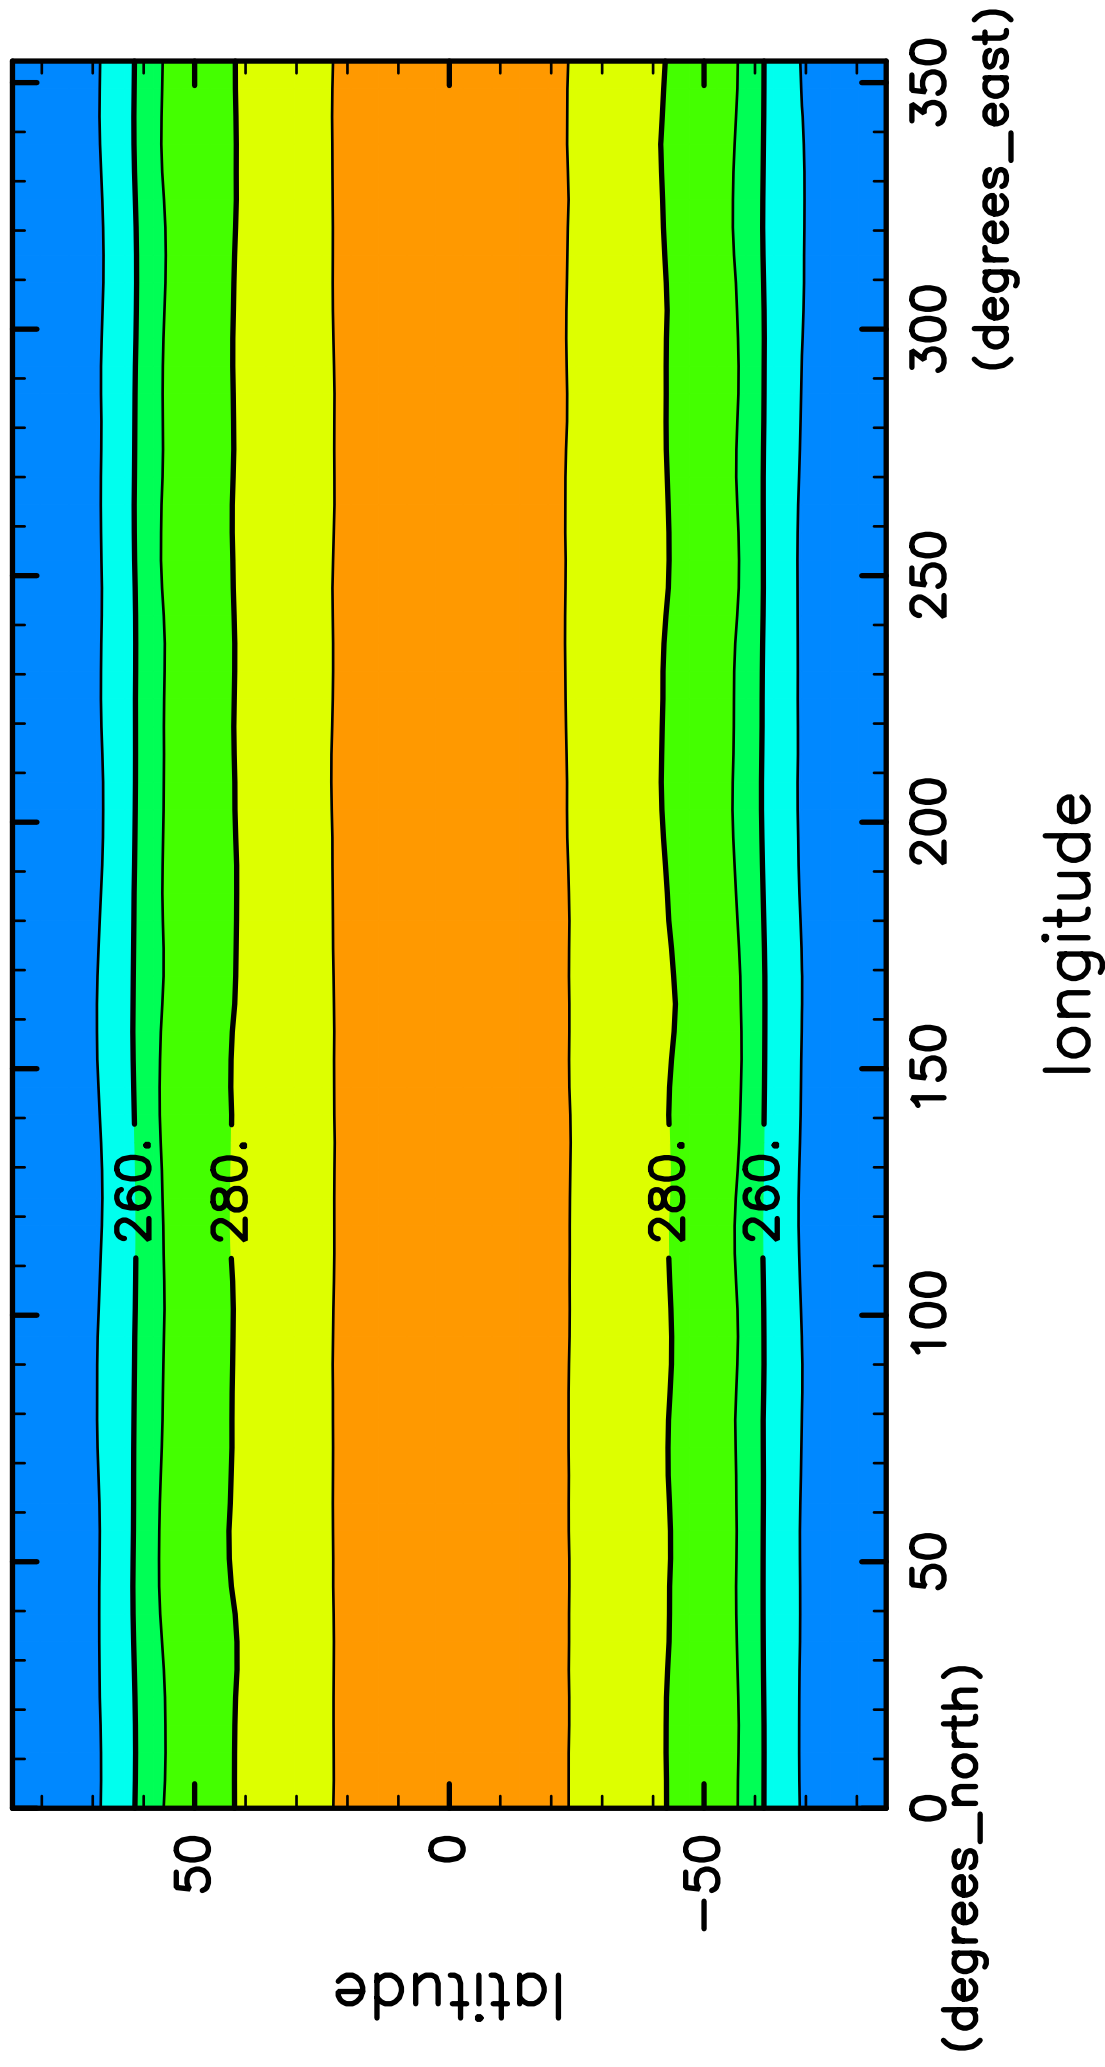

time mean SurfTemp (118th–120th years)

CONTOUR INTERVAL = 1.000E+01

220 240 260 280 300 320

(mean) time:42705..43800