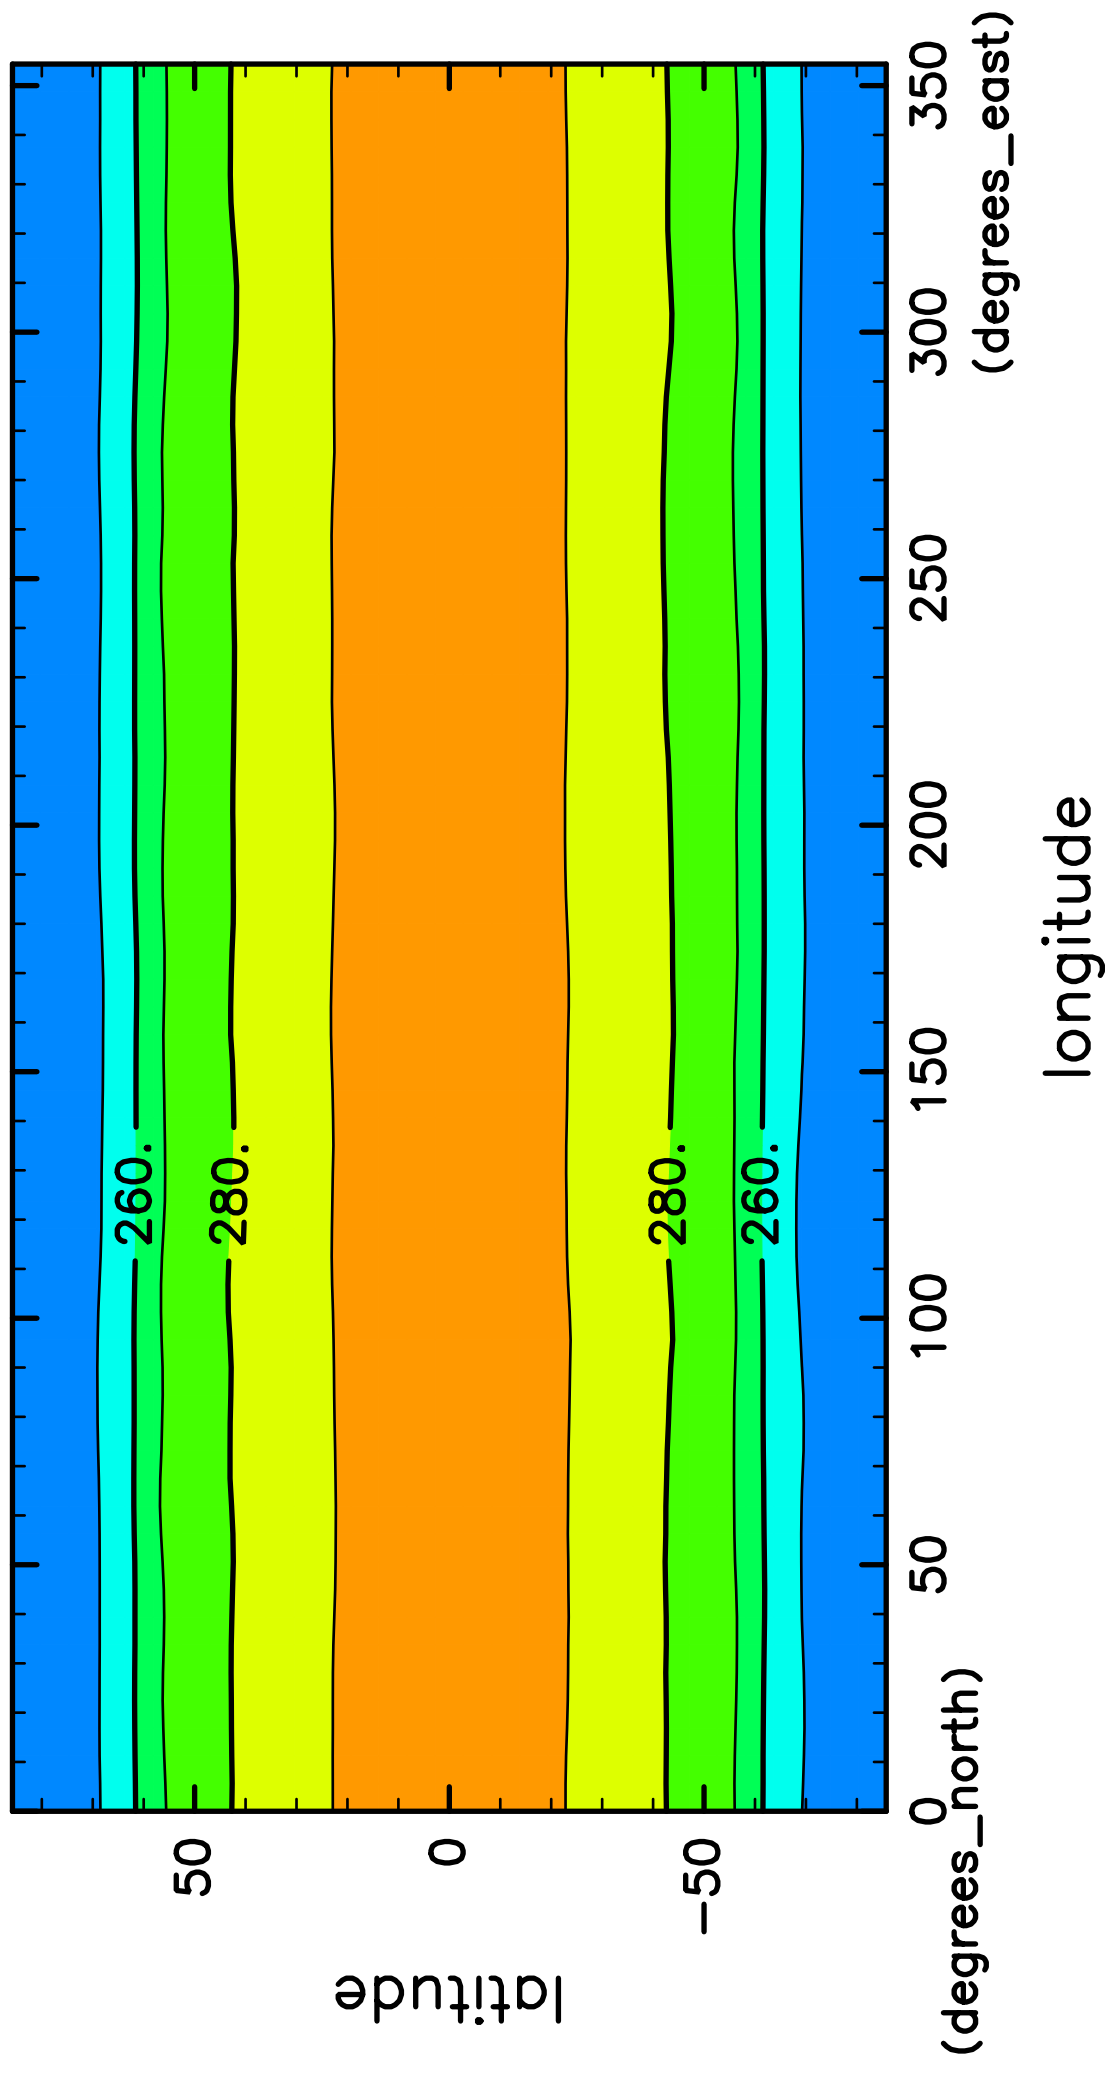

# time mean SurfTemp (98th–100th years)

CONTOUR INTERVAL = 1.000E+01

220 240 260 280 300 320

(mean) time:35405..36500