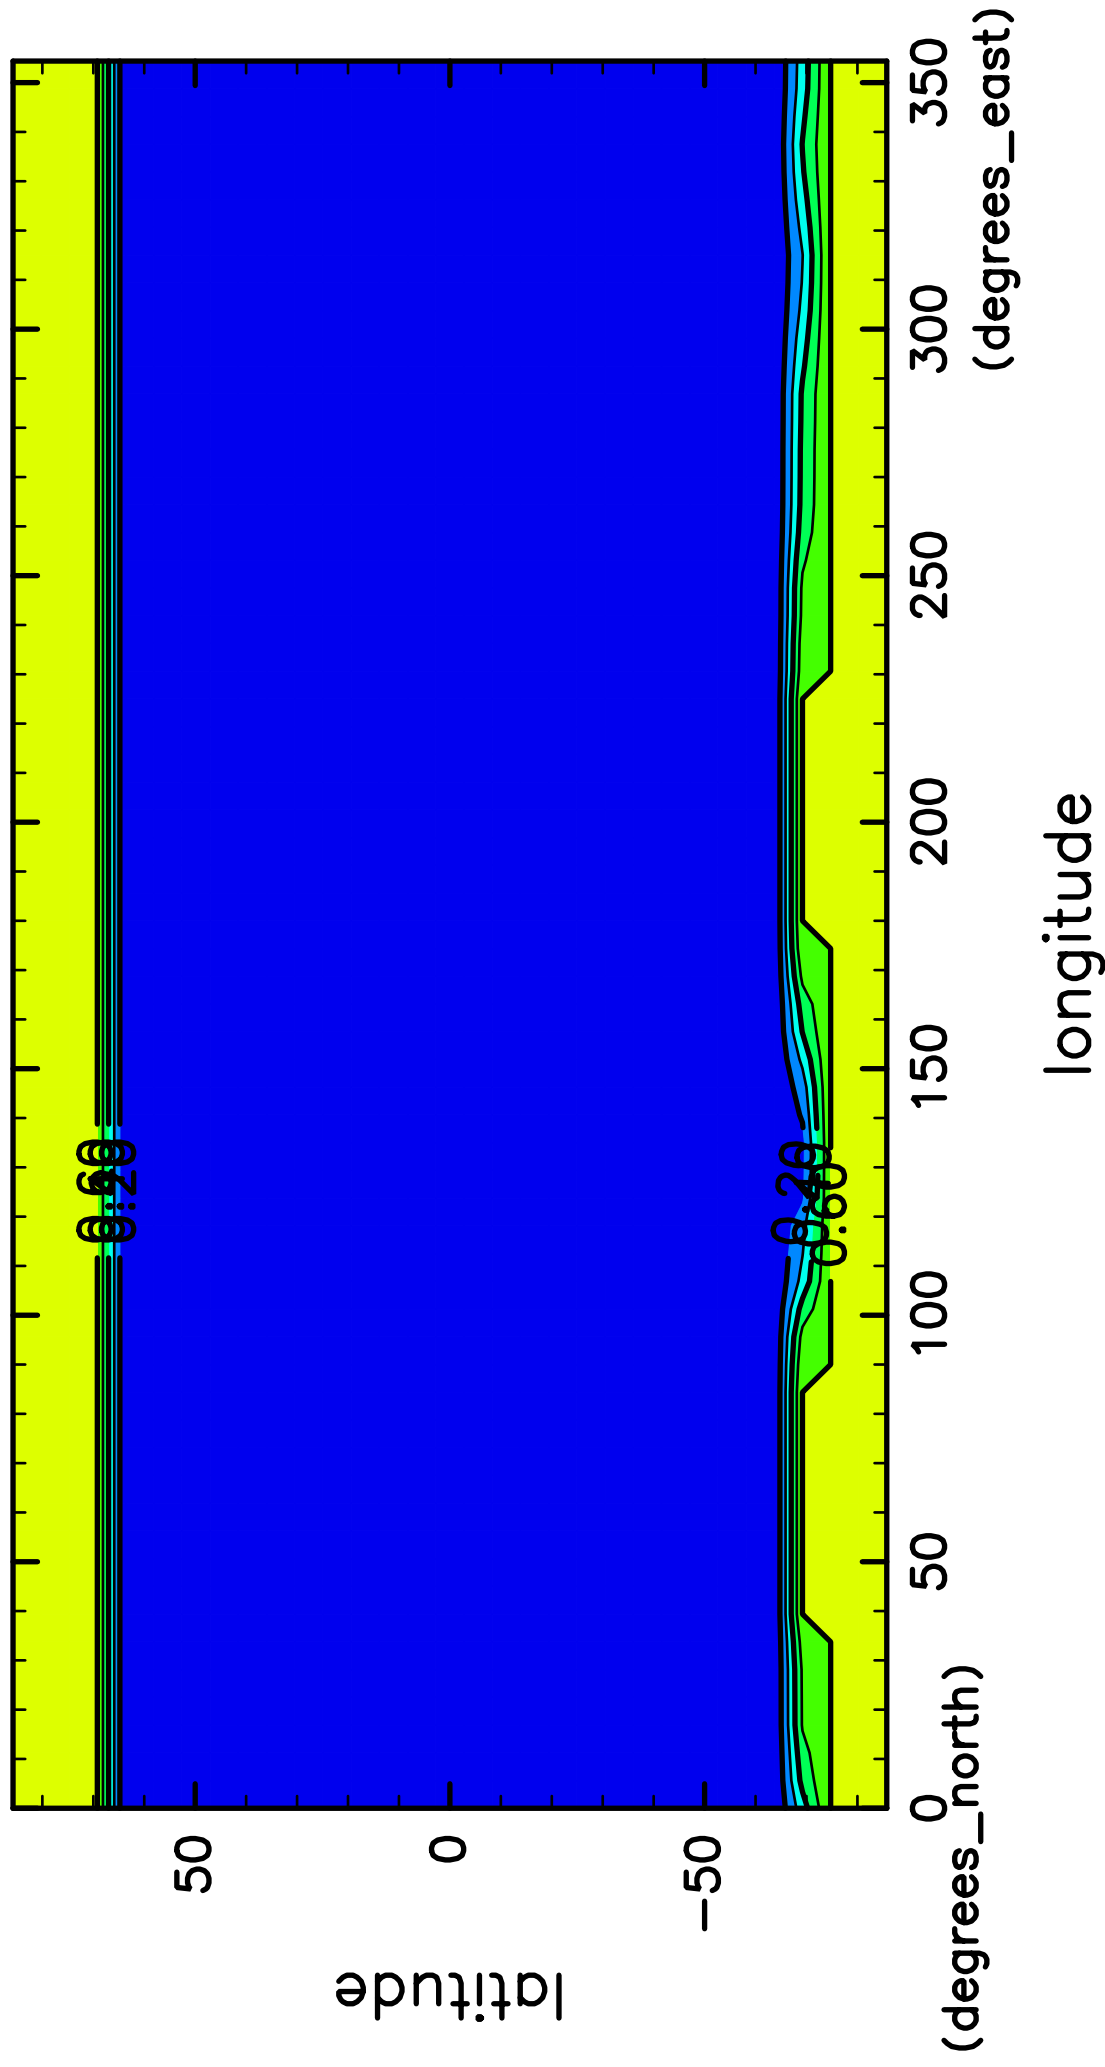

# time mean SurfAlbedo (38th–40th years)

CONTOUR INTERVAL = 1.000E-01

(mean) time:13505..14600