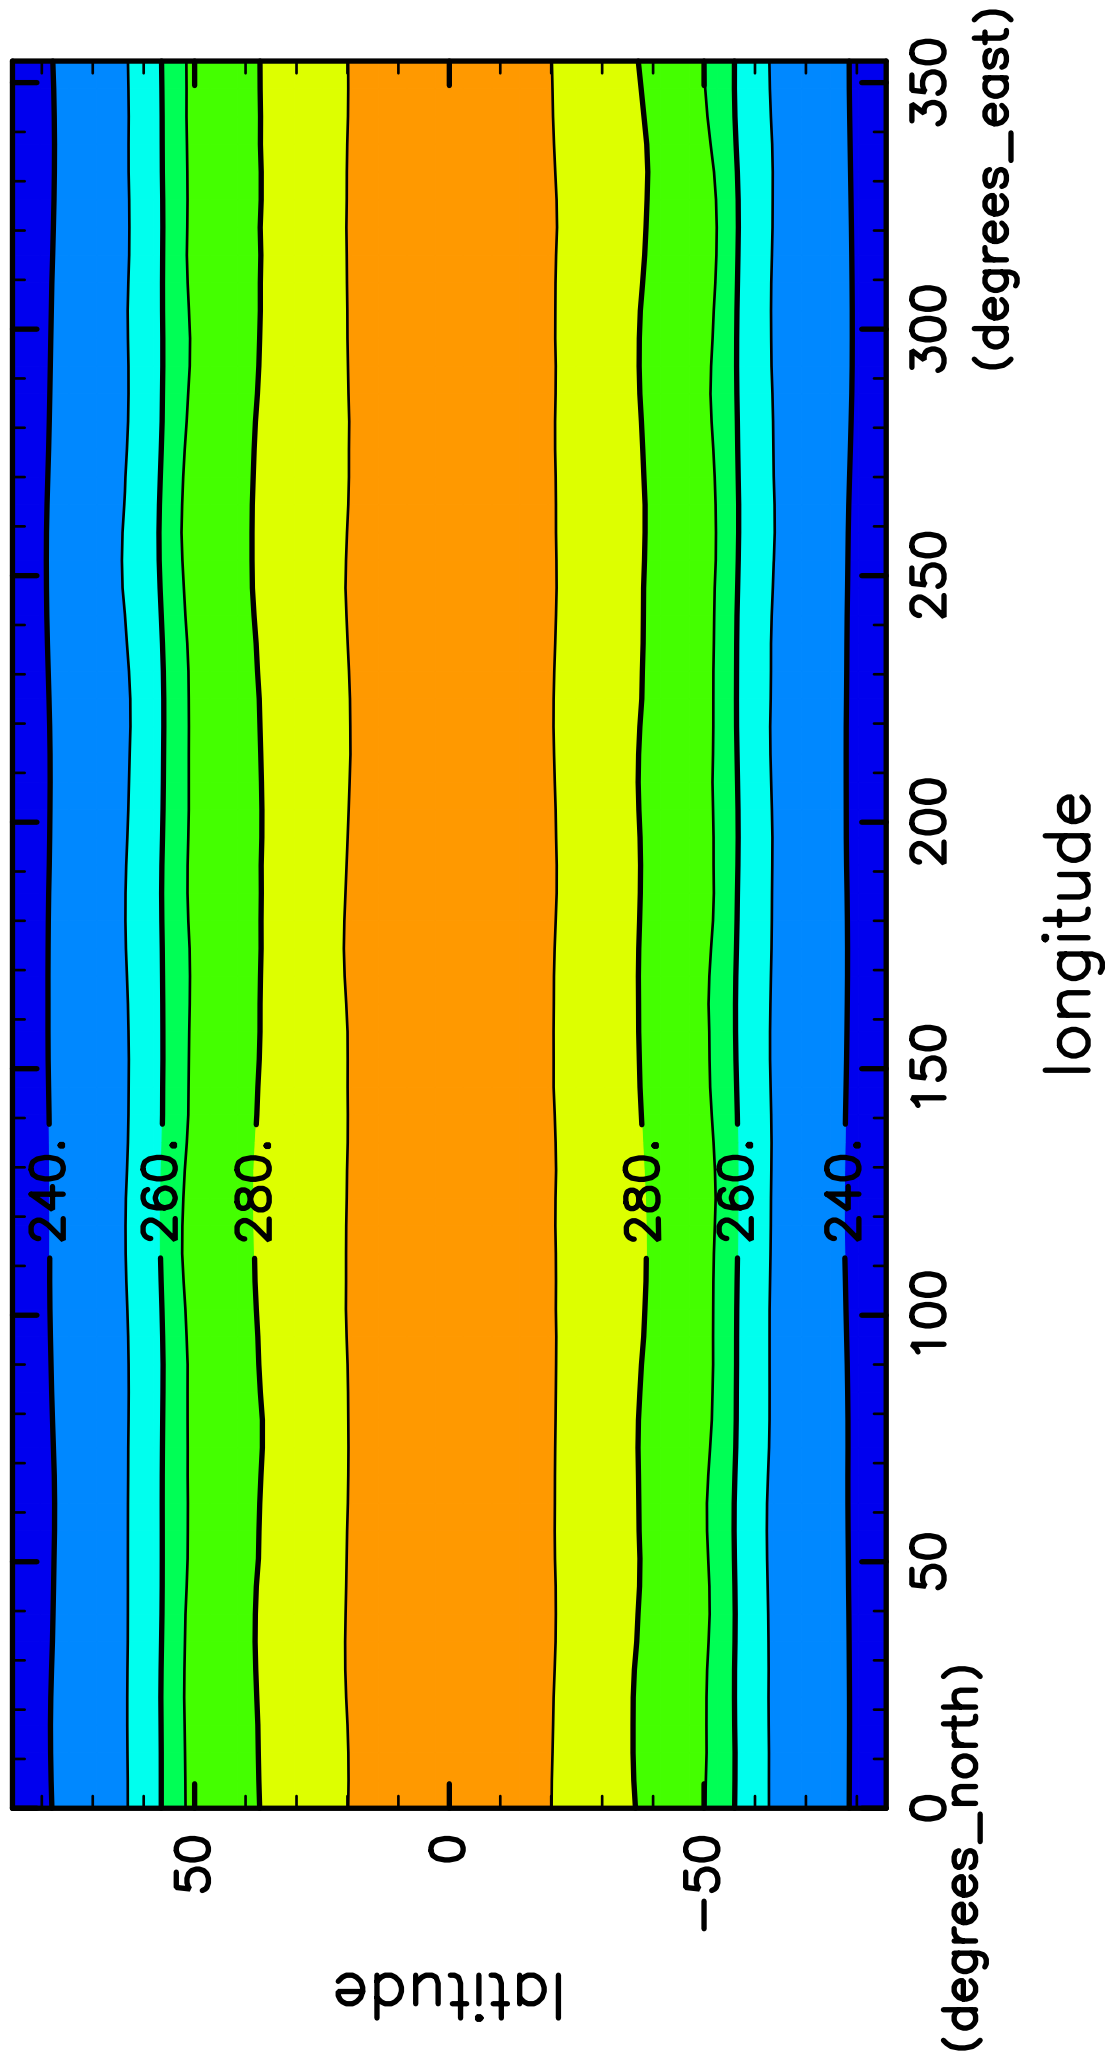

# time mean SurfTemp (118th–120th years)

CONTOUR INTERVAL = 1.000E+01

220 240 260 280 300 320

(mean) time:42705..43800