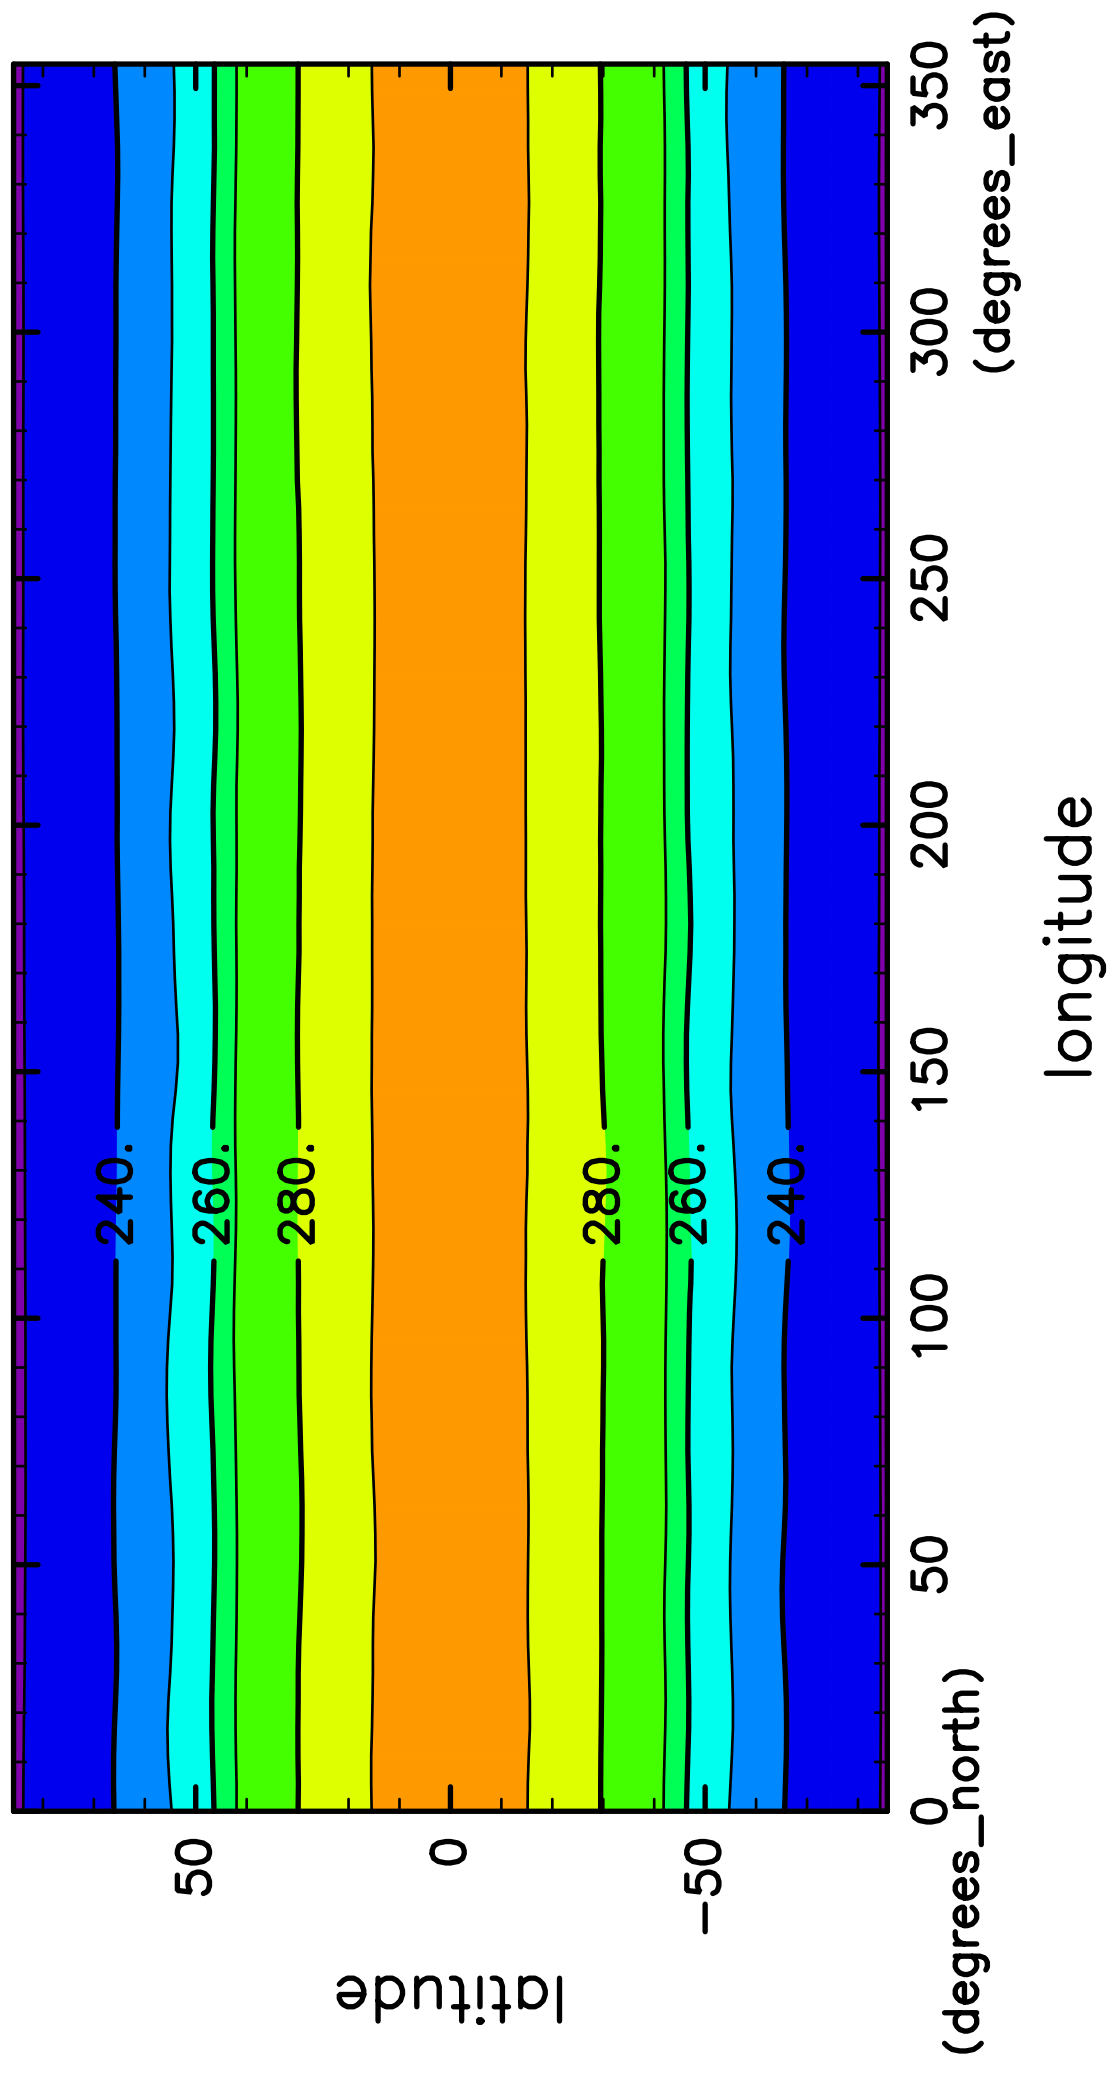

time mean SurfTemp (98th–100th years)

CONTOUR INTERVAL = 1.000E+01

220 240 260 280 300 320

(mean) time:79205..80300