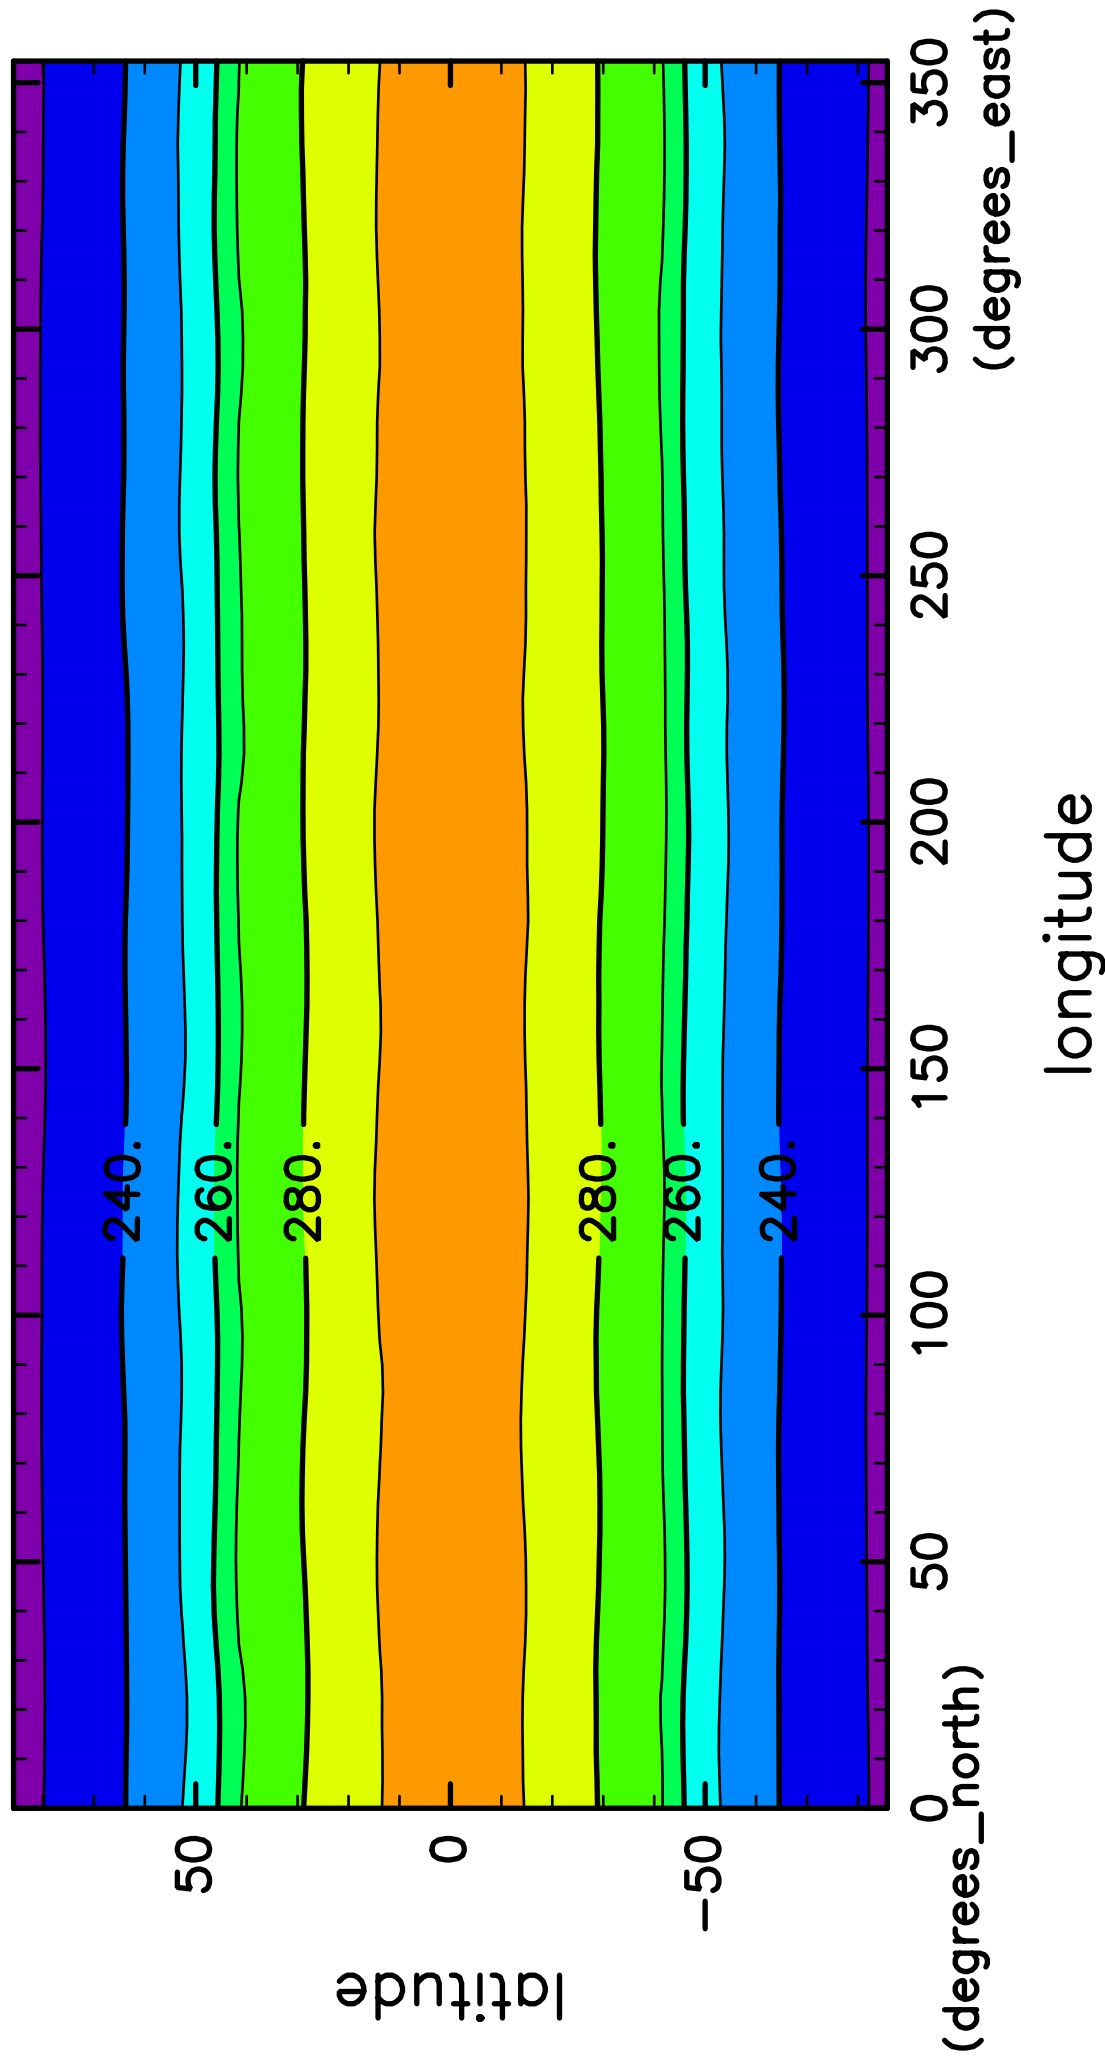

time mean SurfTemp (58th–60th years)

CONTOUR INTERVAL = 1.000E+01

(mean) time:64605..65700