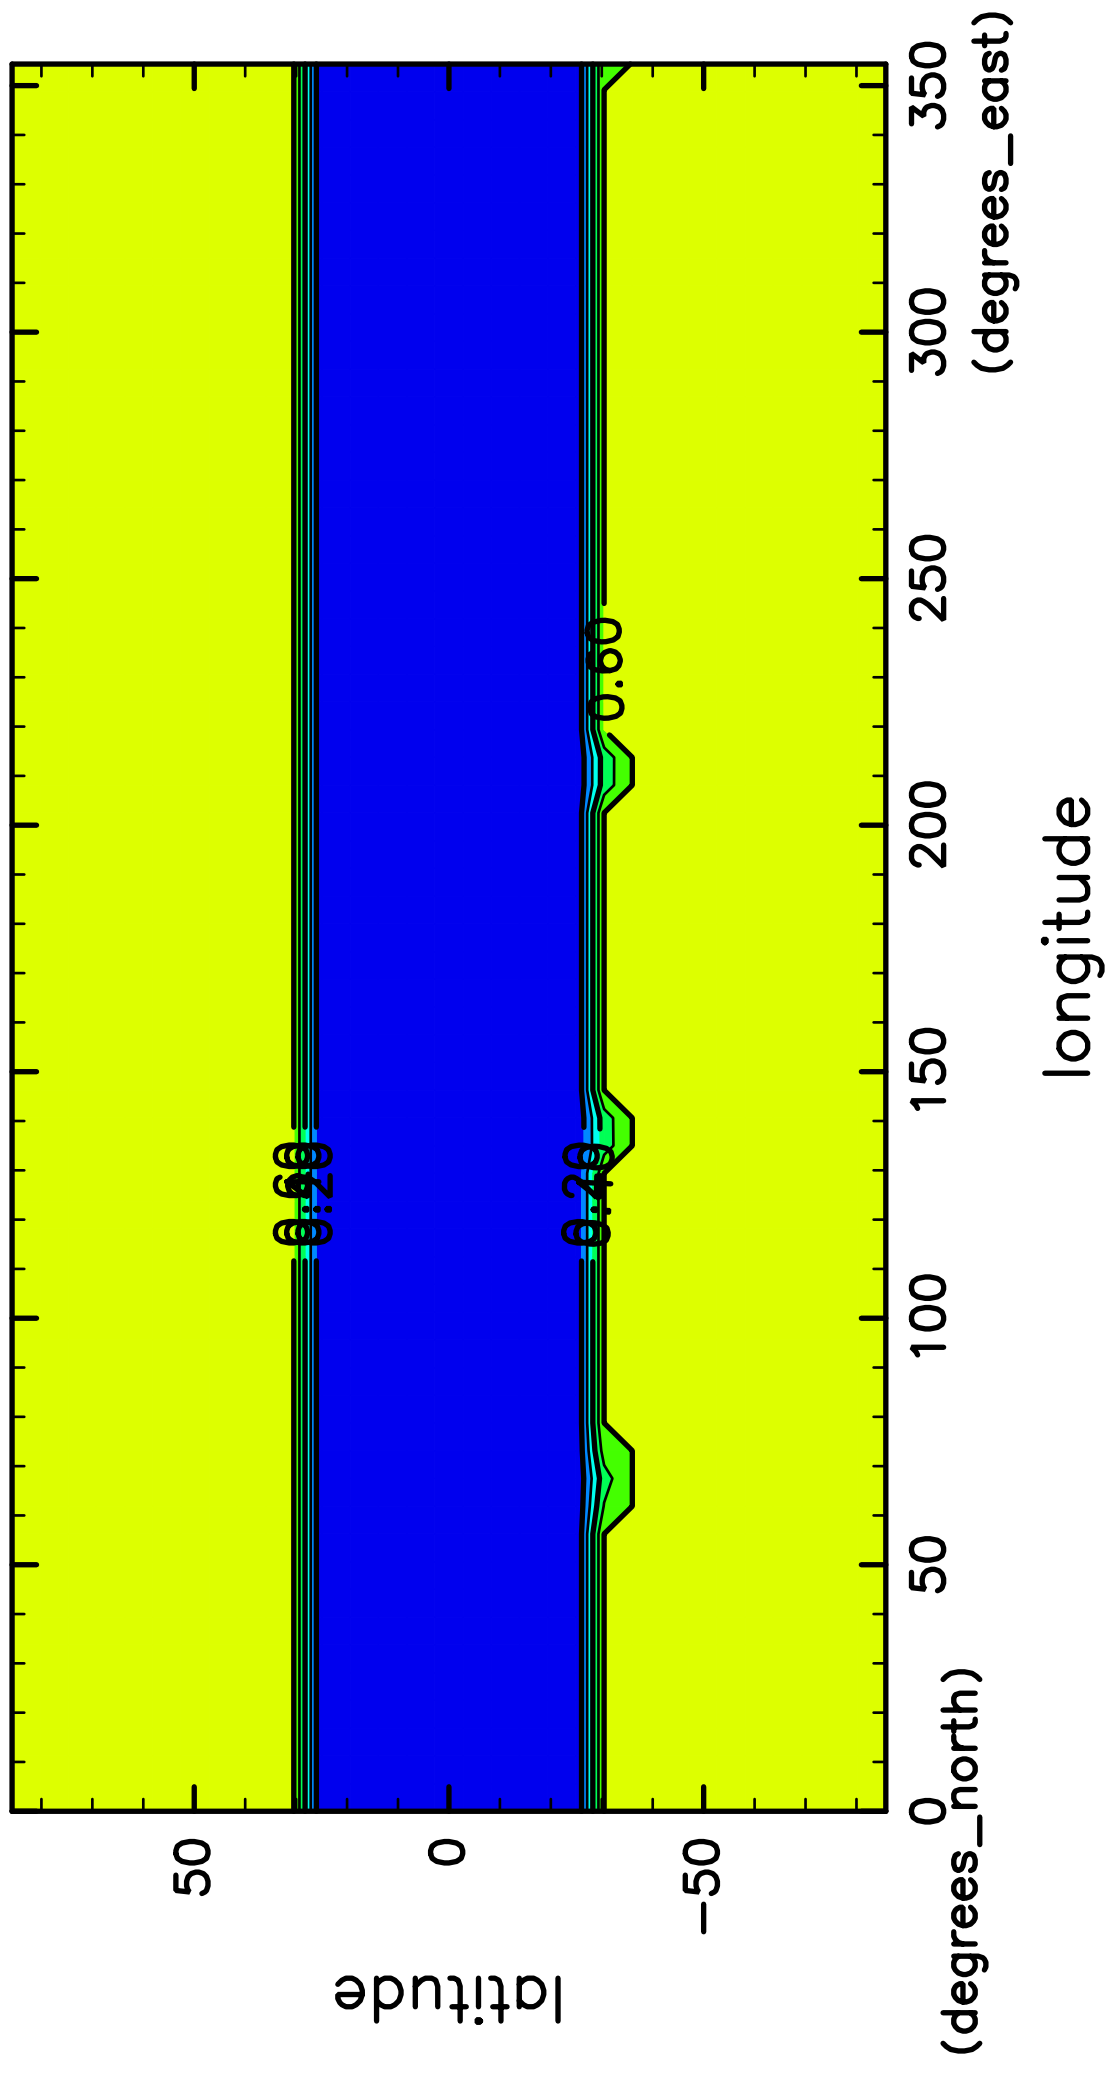

time mean SurfAlbedo (138th–140th years)

CONTOUR INTERVAL = 1.000E-01

(mean) time:50005..51100