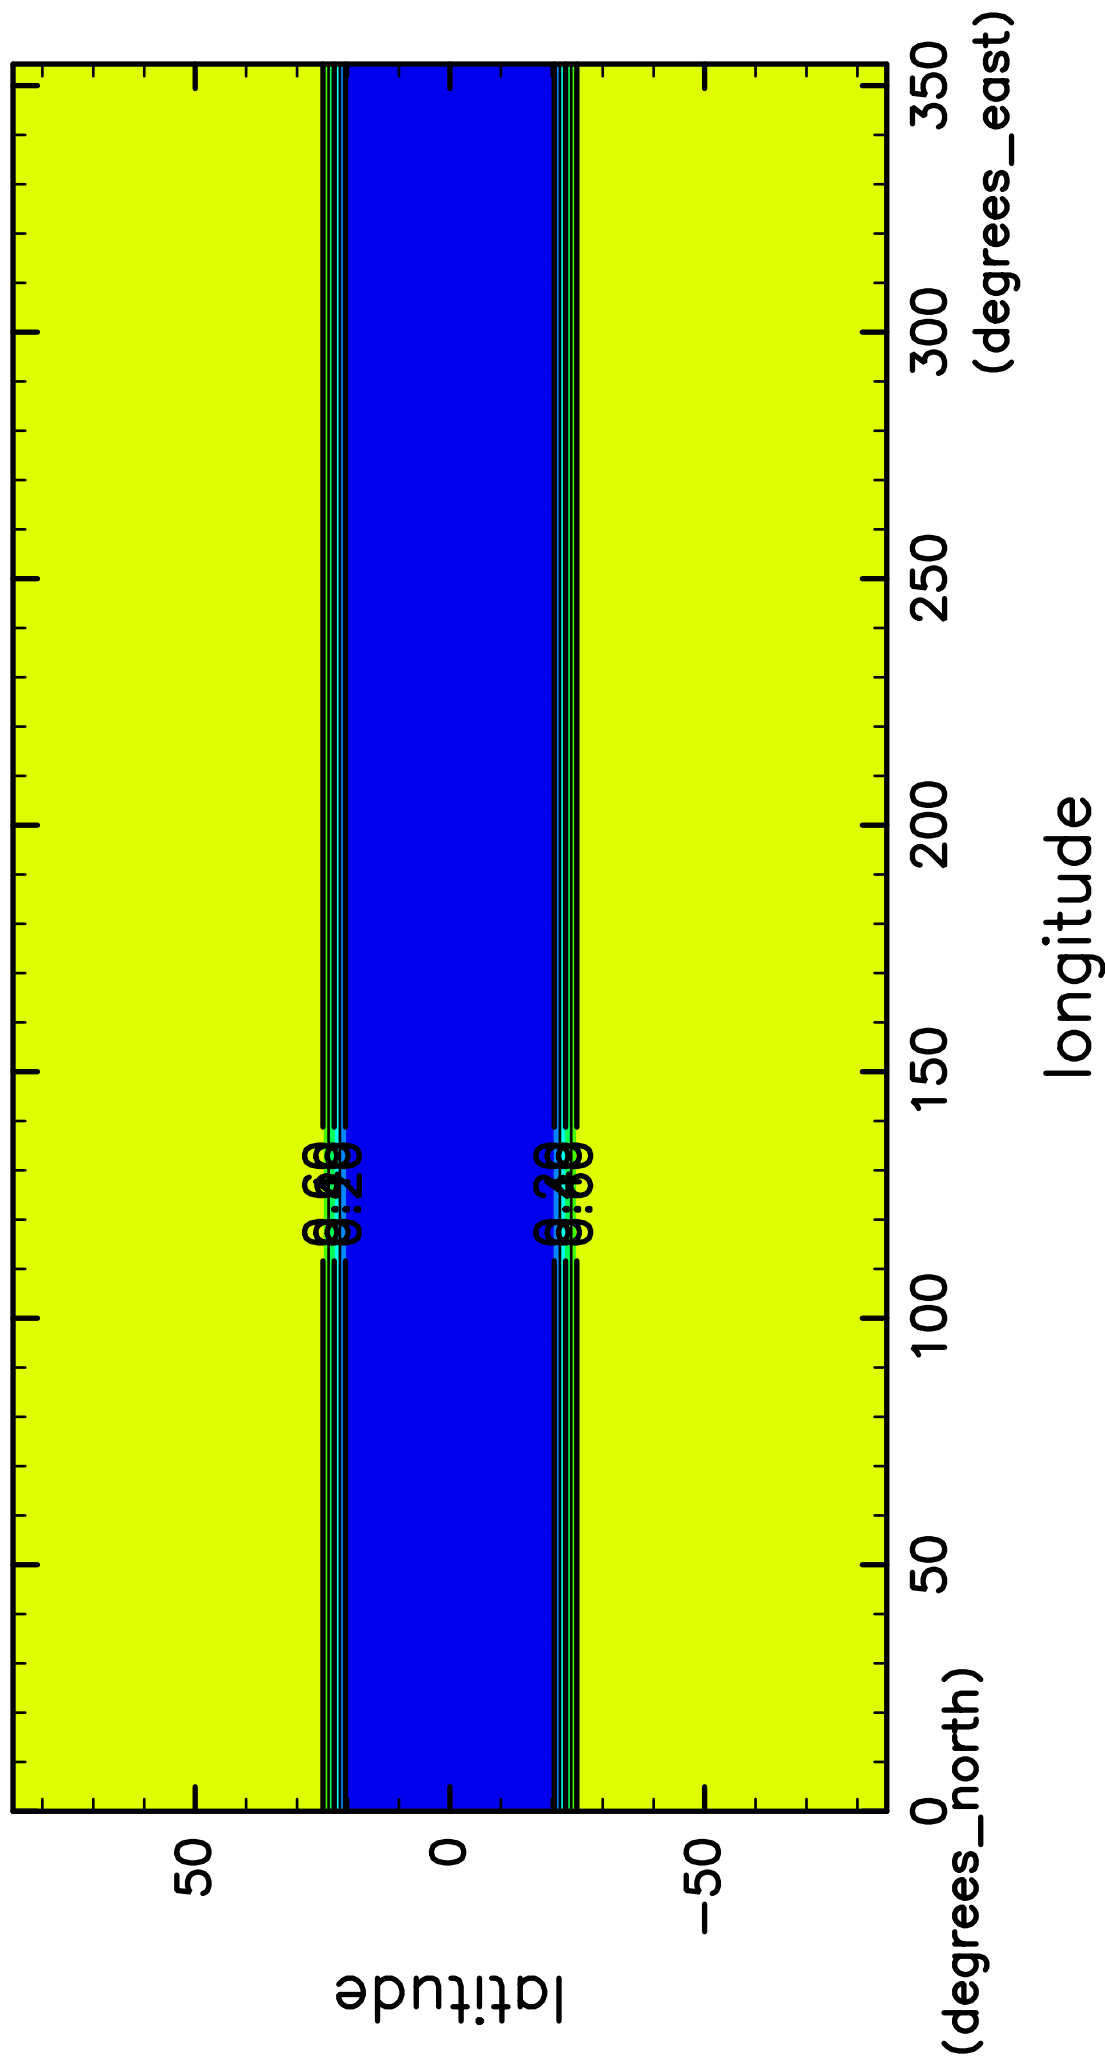

time mean SurfAlbedo (98th–100th years)

CONTOUR INTERVAL = 1.000E-01

(mean) time:35405..36500