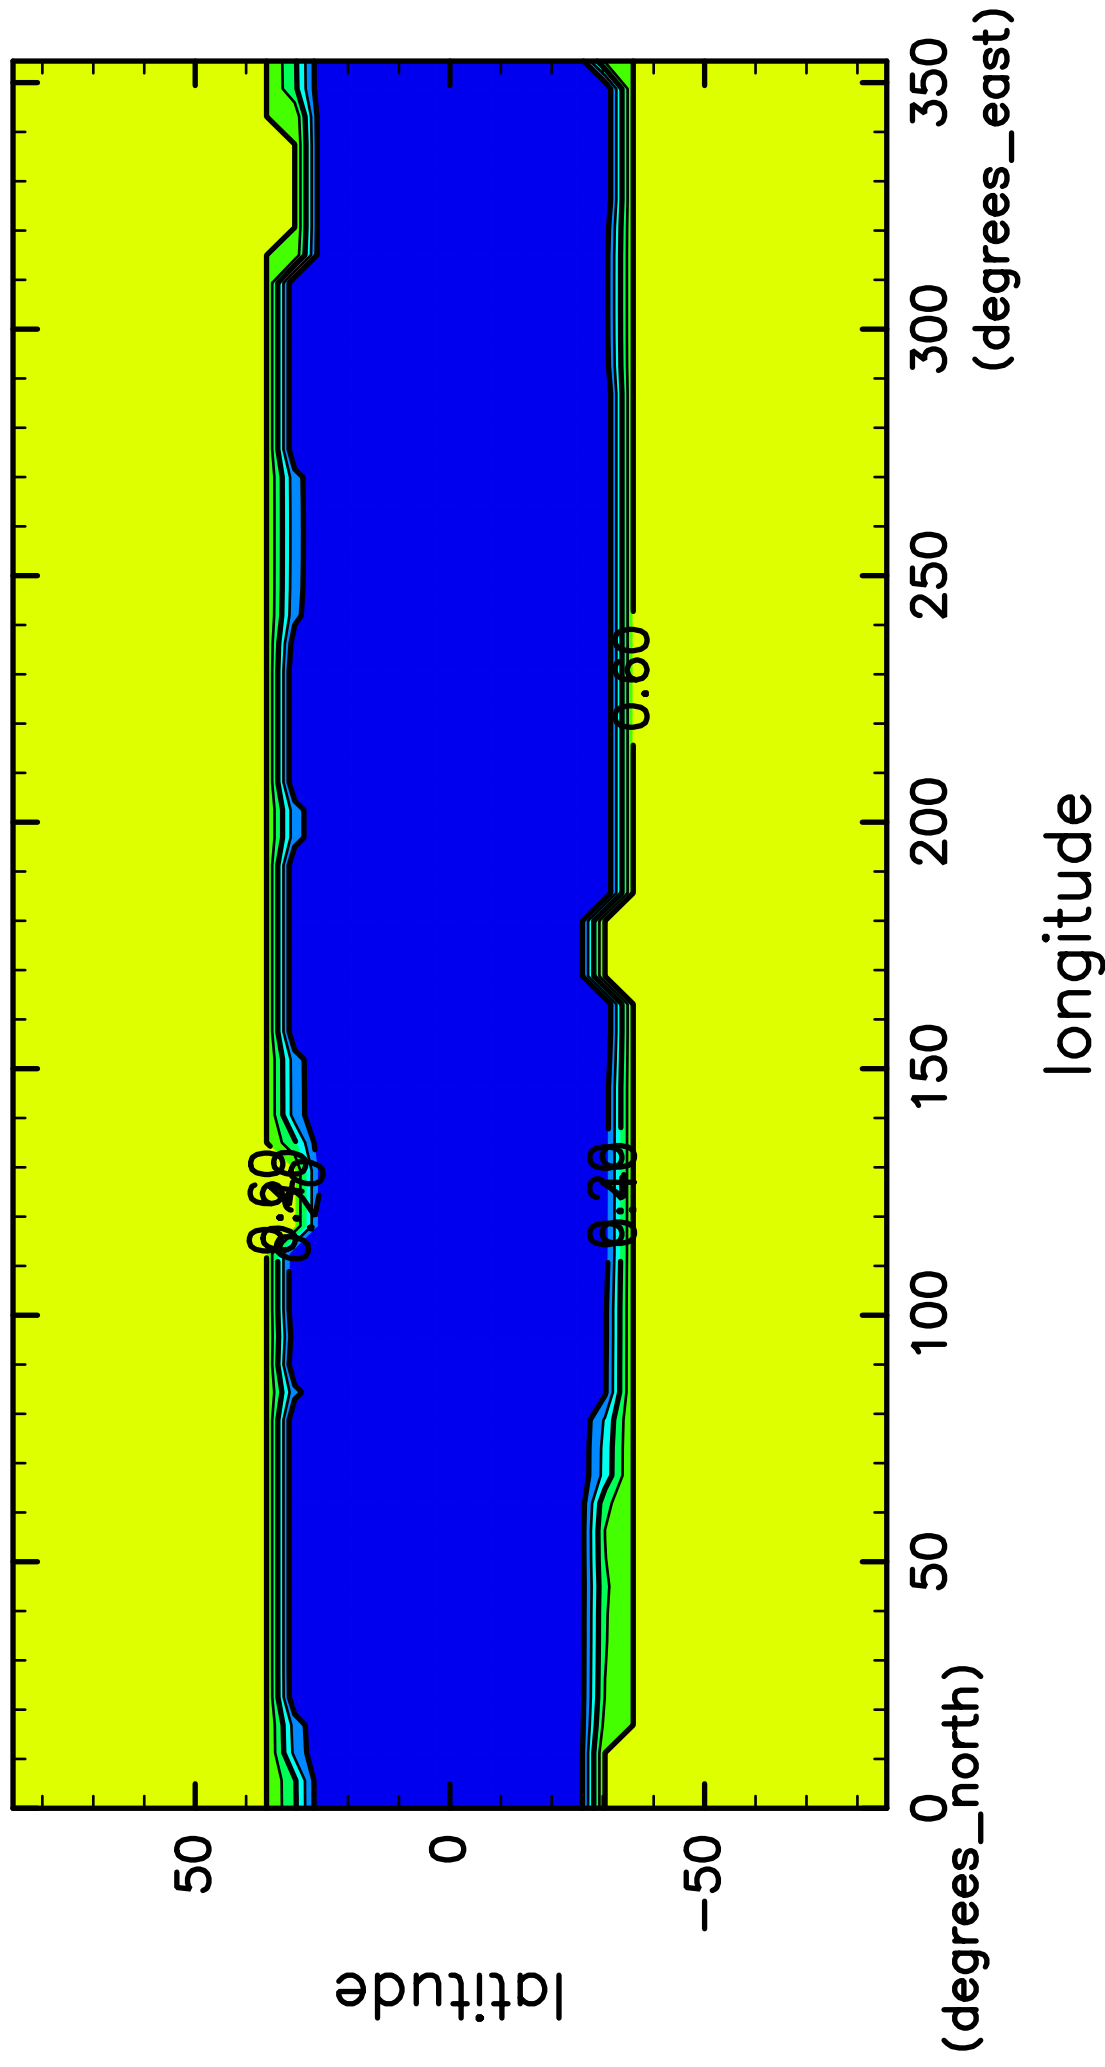

# time mean SurfAlbedo (58th–60th years)

CONTOUR INTERVAL = 1.000E-01

(mean) time:20805..21900