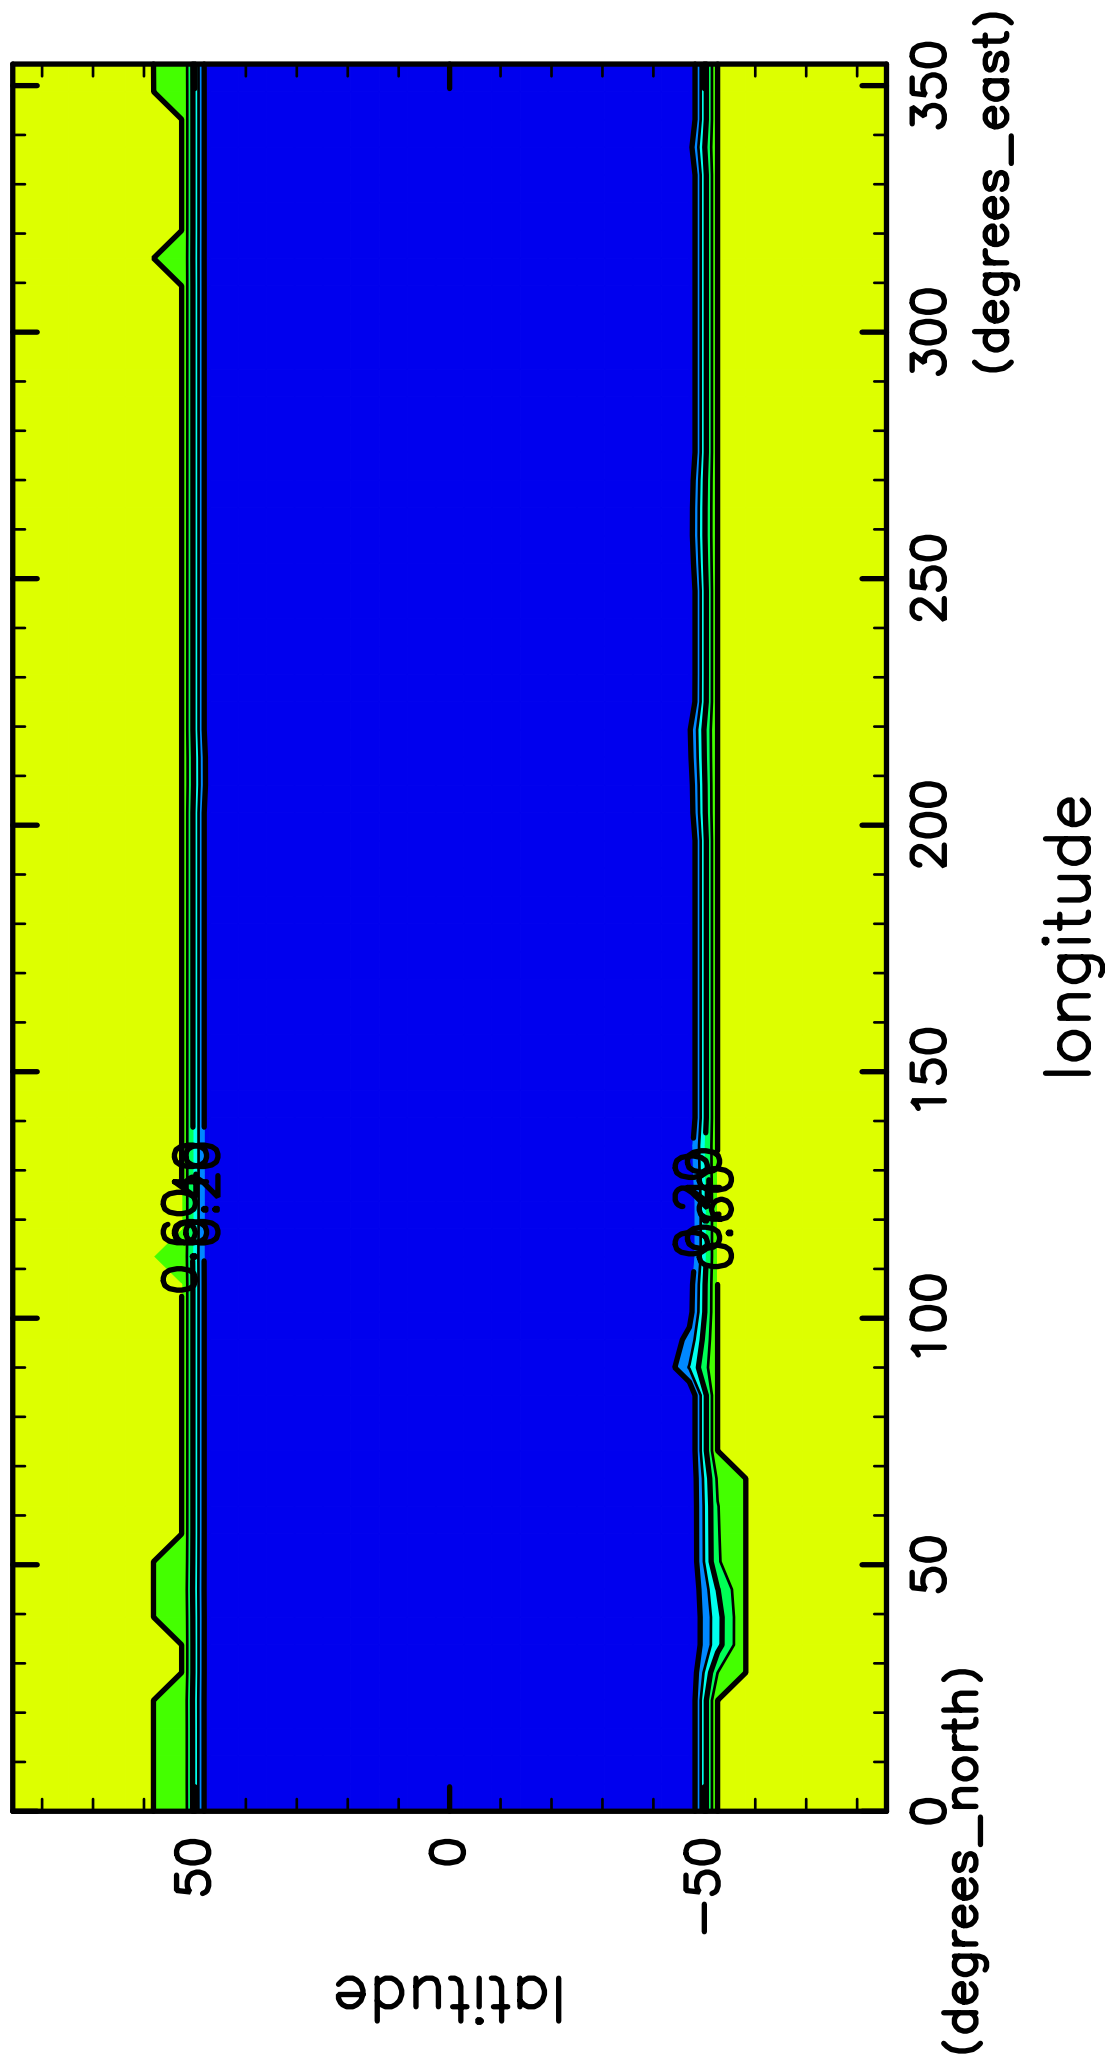

time mean SurfAlbedo (18th–20th years)

CONTOUR INTERVAL = 1.000E-01

(mean) time:6205..7300