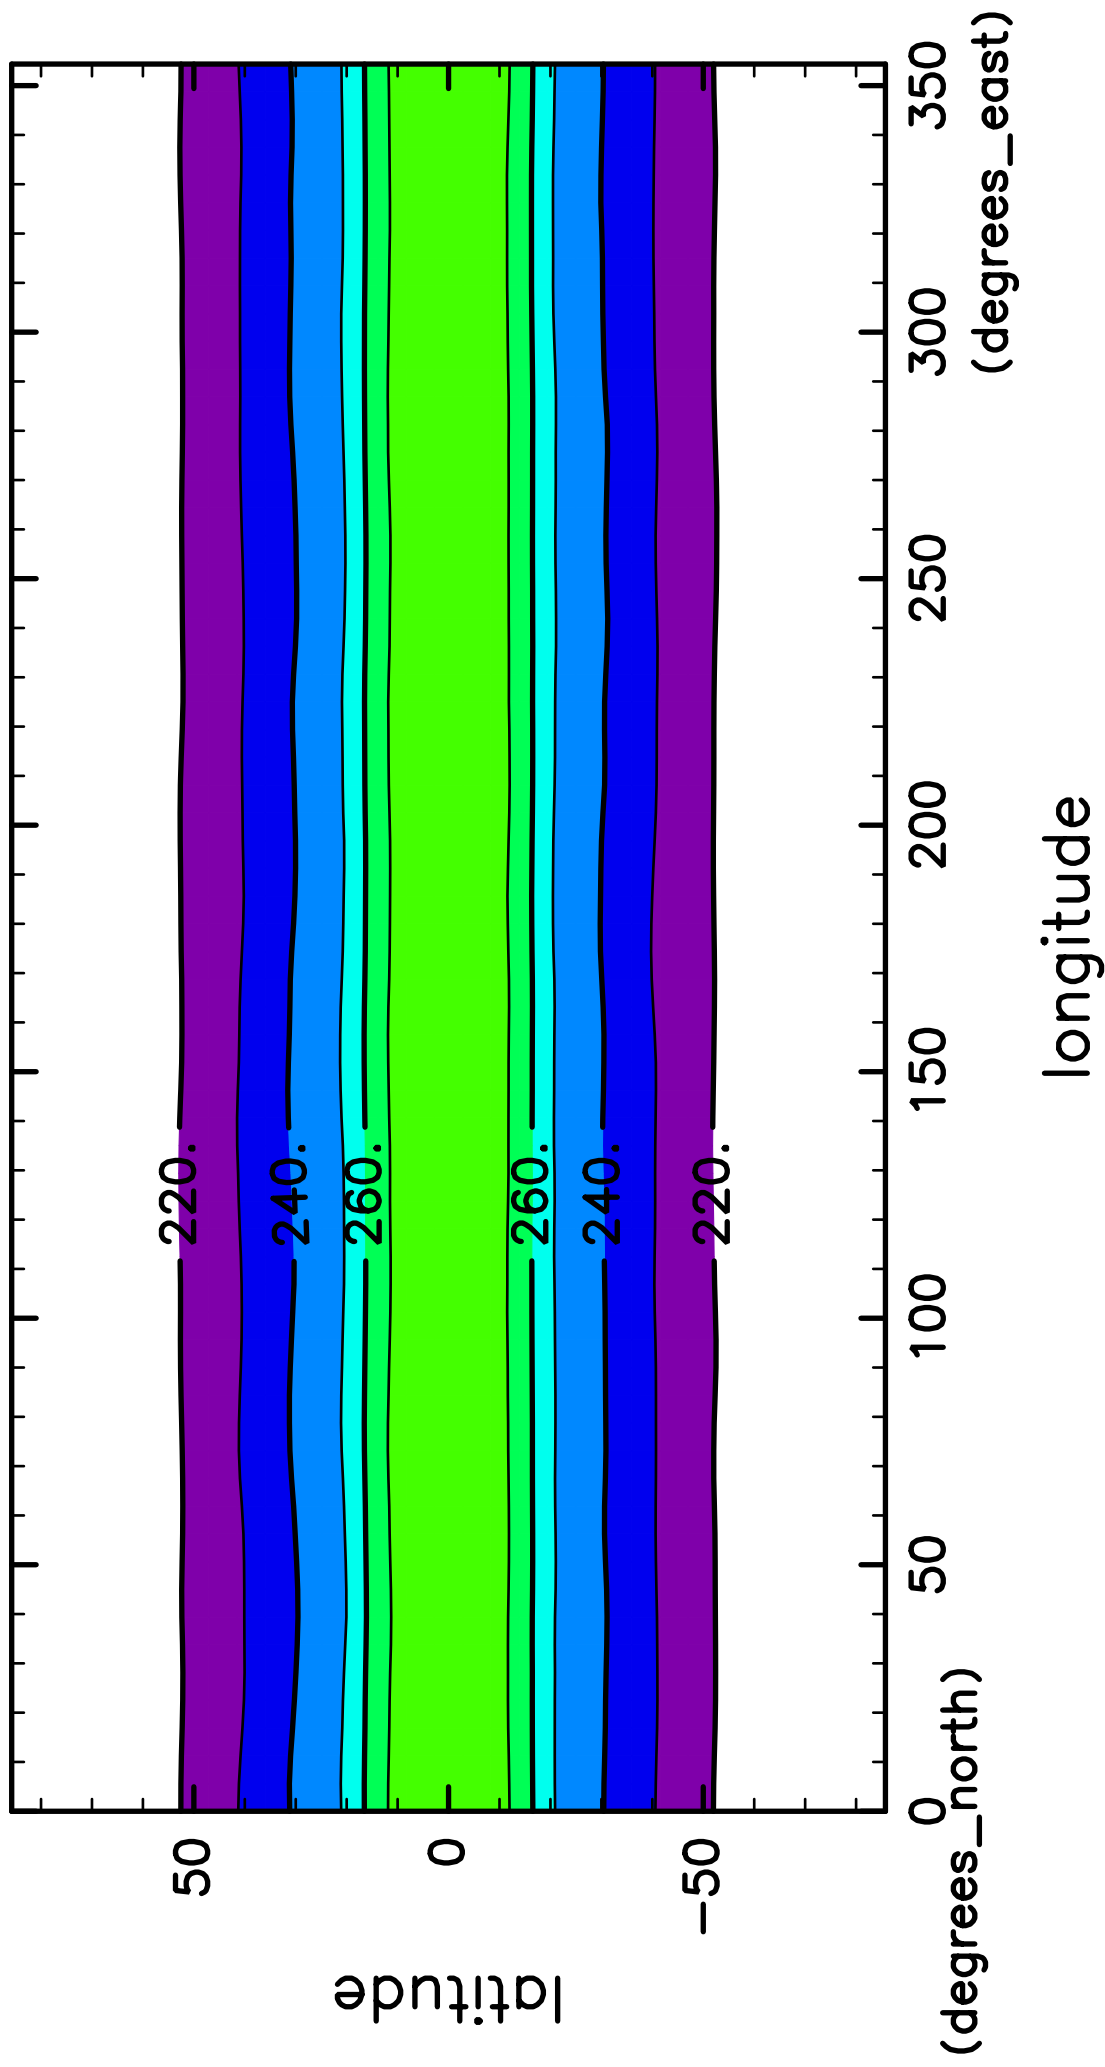

time mean SurfTemp (78th-80th years)

CONTOUR INTERVAL = 1.000E+01

(mean) time:28105..29200