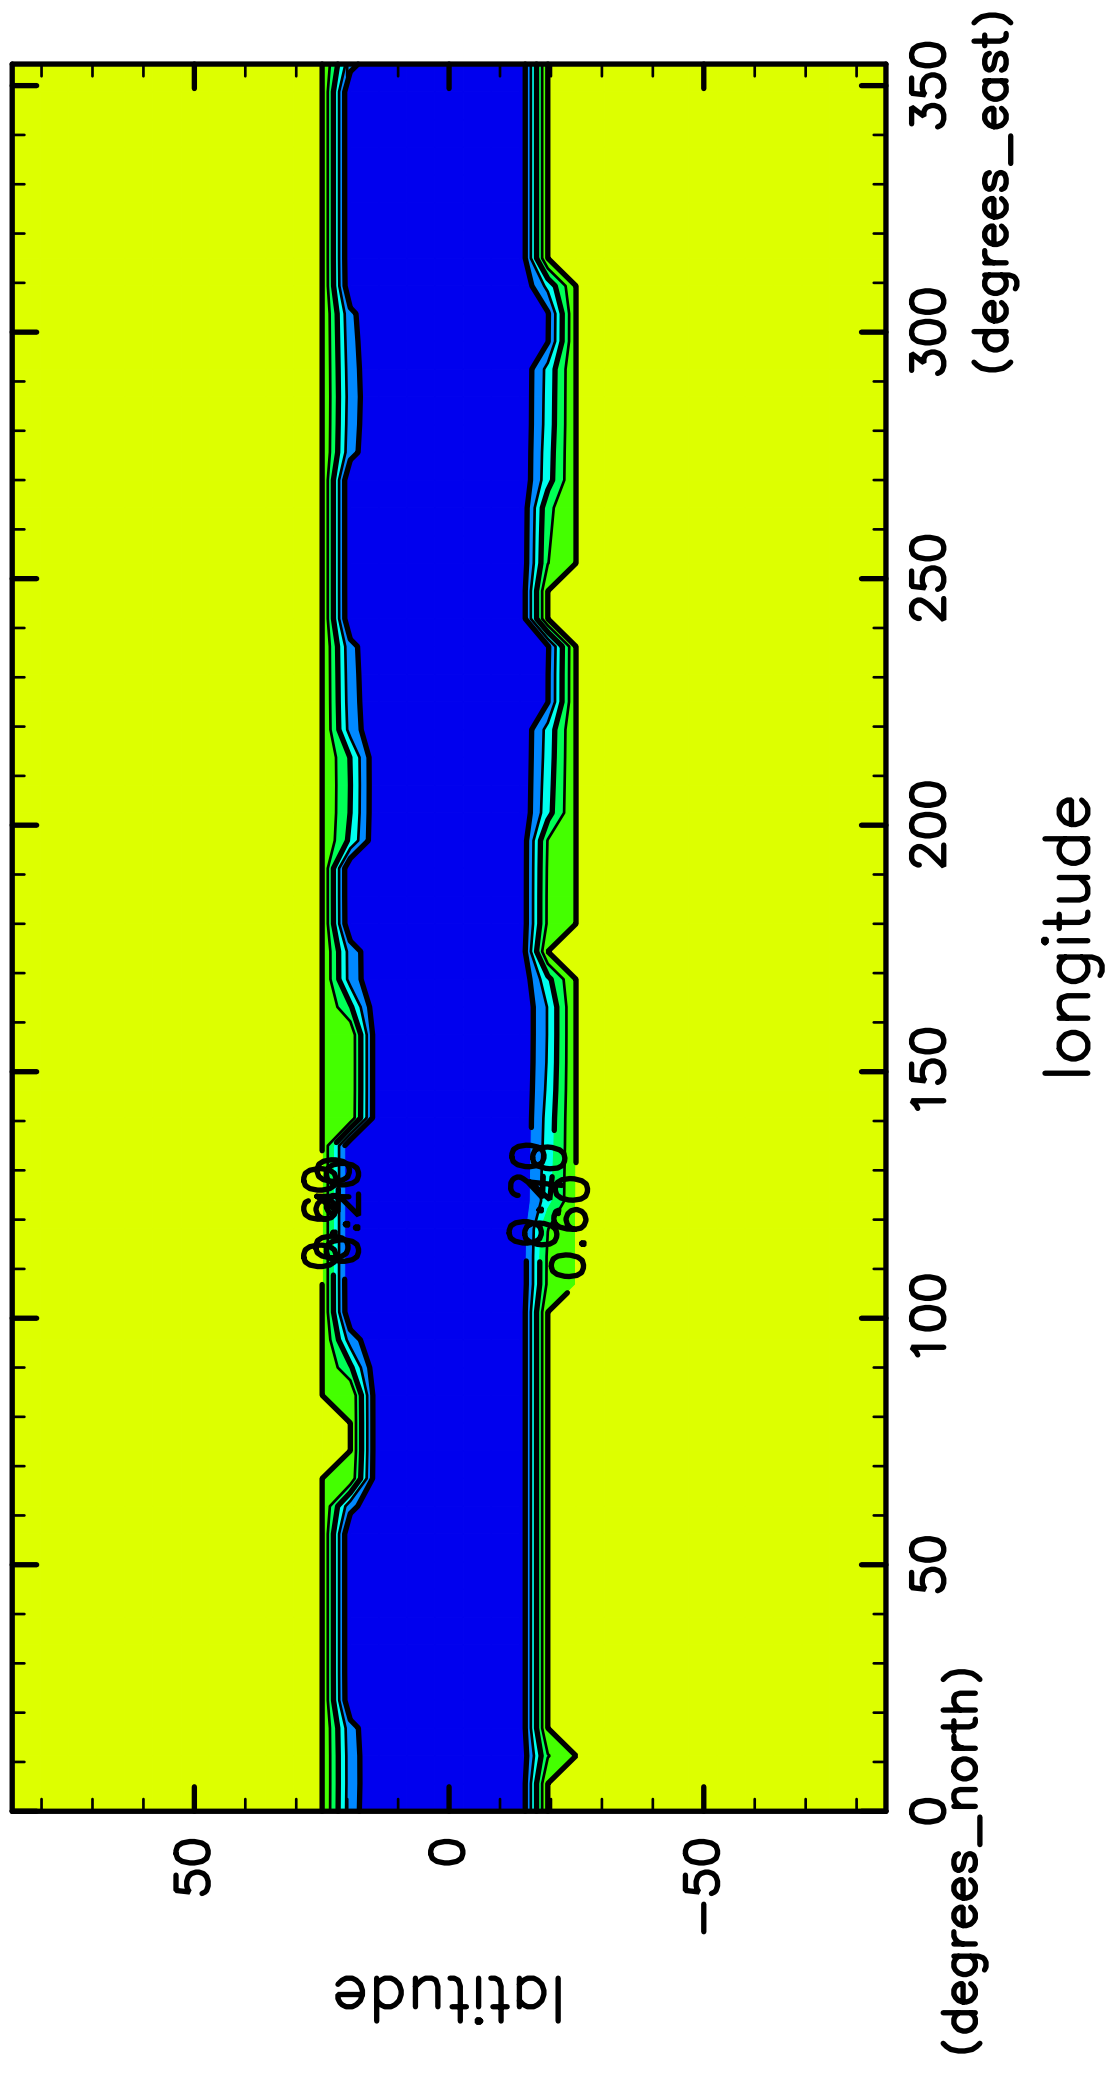

time mean SurfAlbedo (38th–40th years)

CONTOUR INTERVAL = 1.000E-01

(mean) time:13505..14600