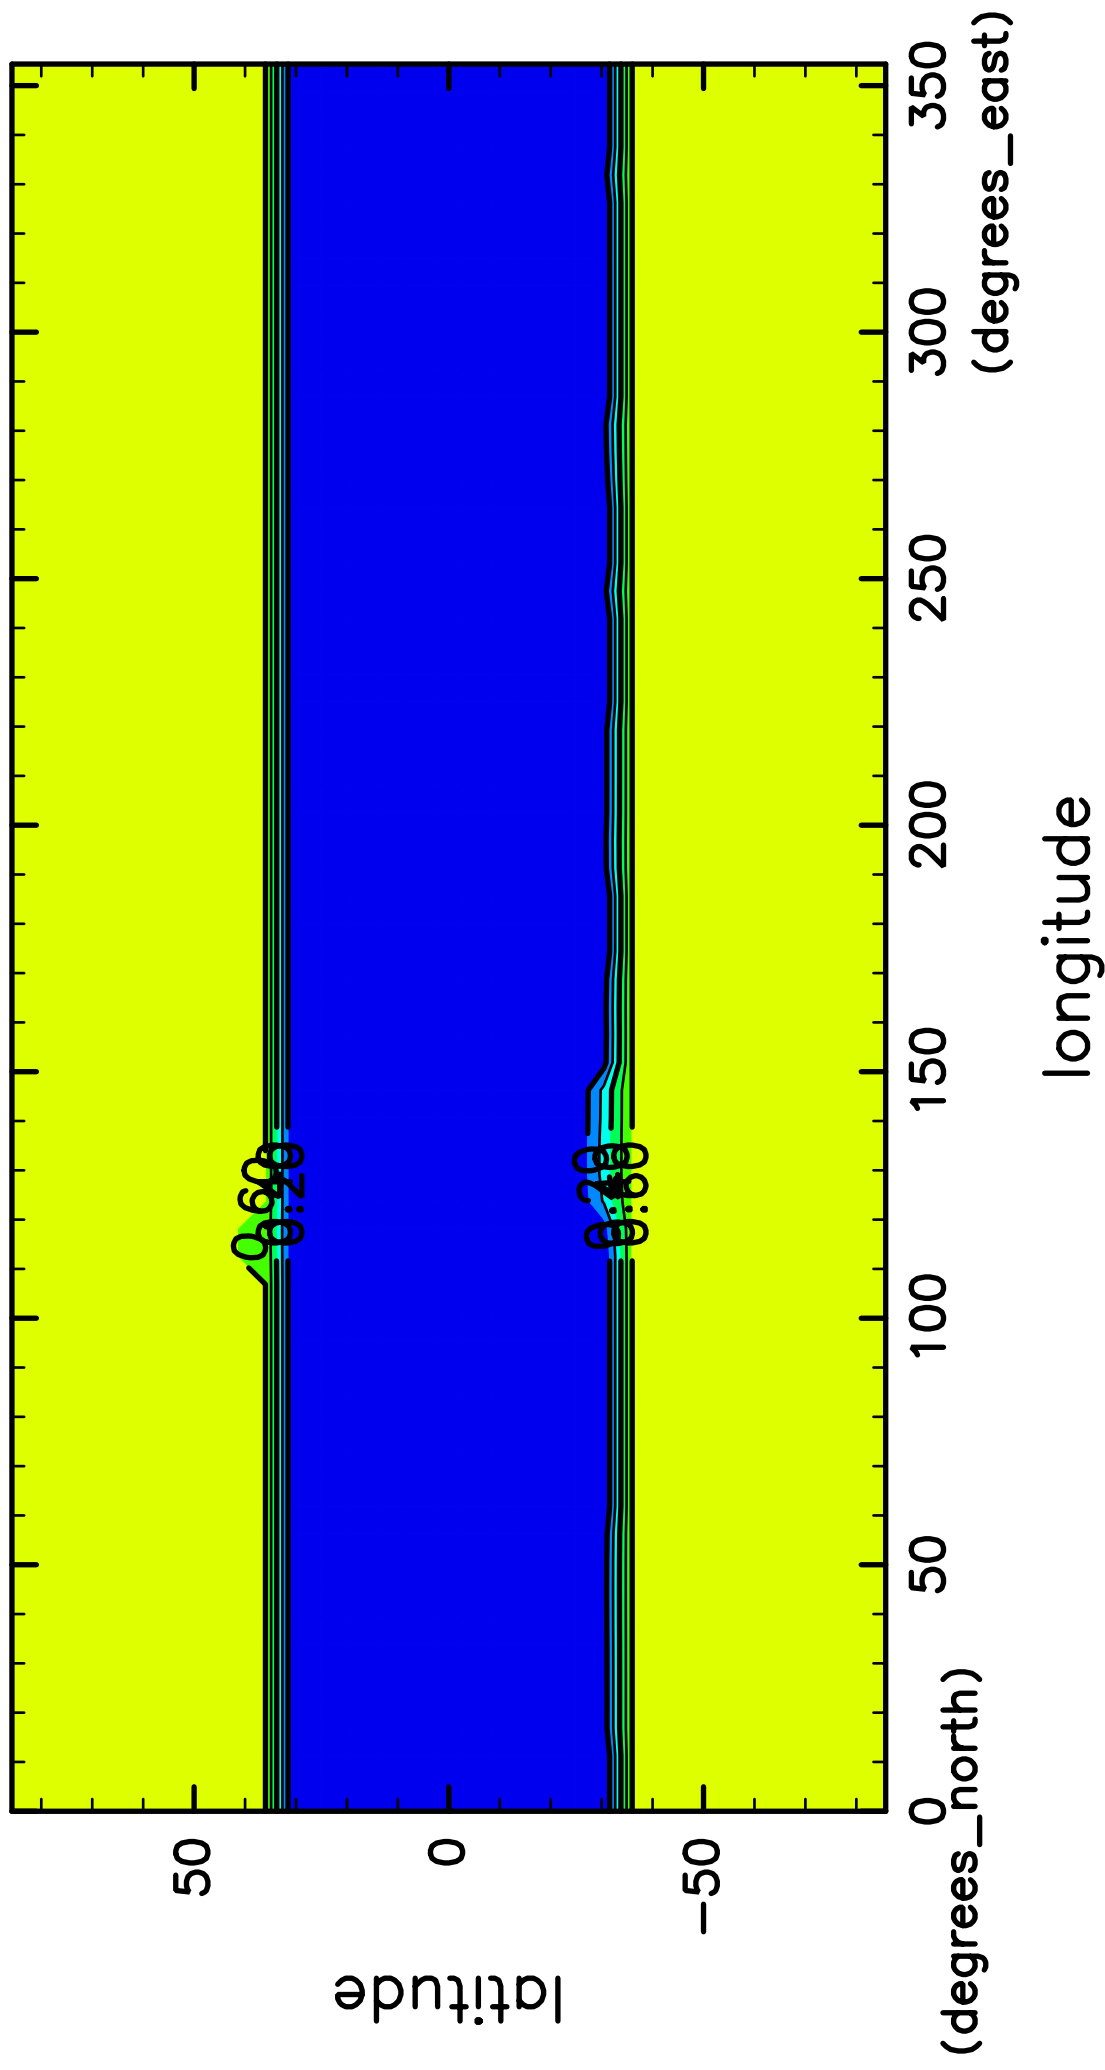

time mean SurfAlbedo (18th–20th years)

CONTOUR INTERVAL = 1.000E-01

(mean) time:6205..7300