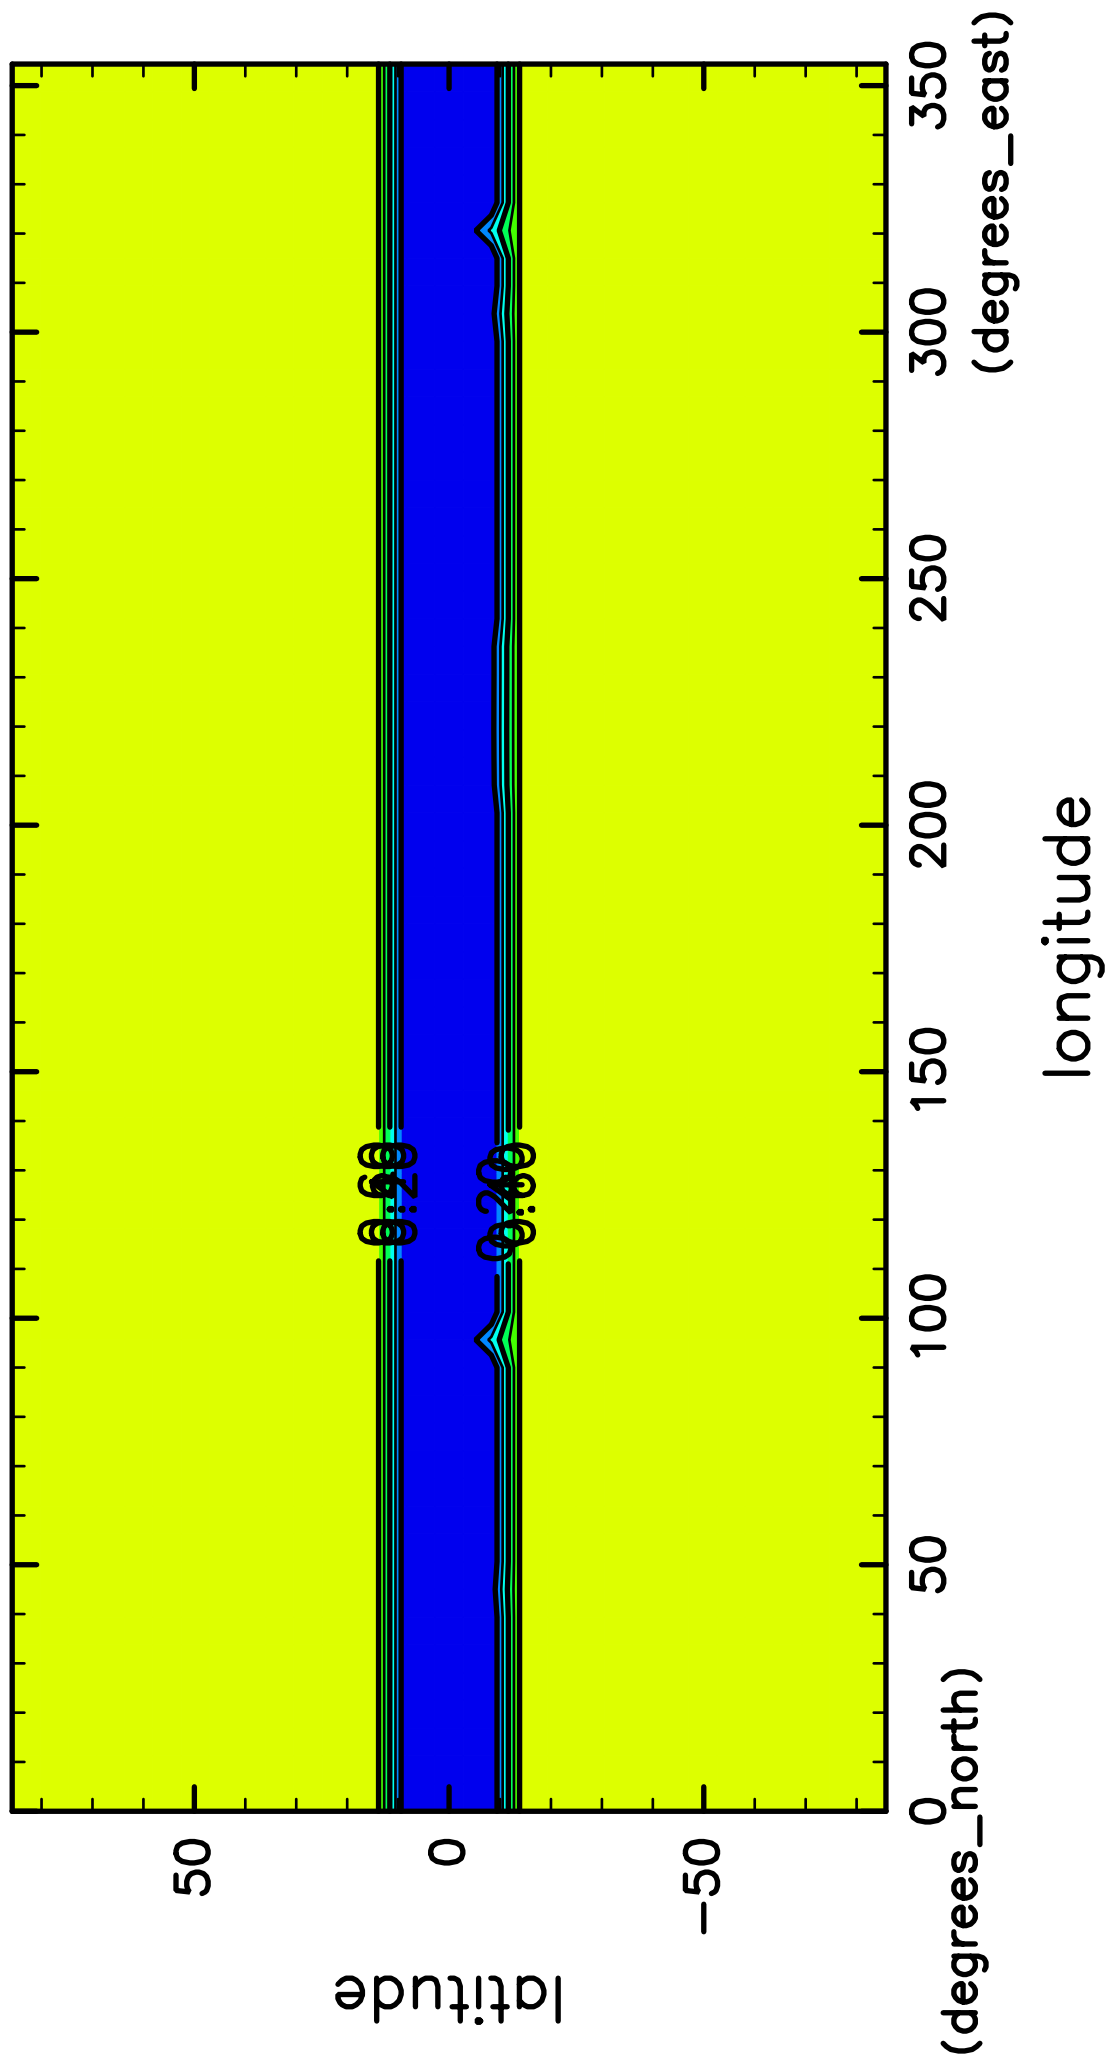

time mean SurfAlbedo (38th–40th years)

CONTOUR INTERVAL = 1.000E-01

(mean) time:13505..14600