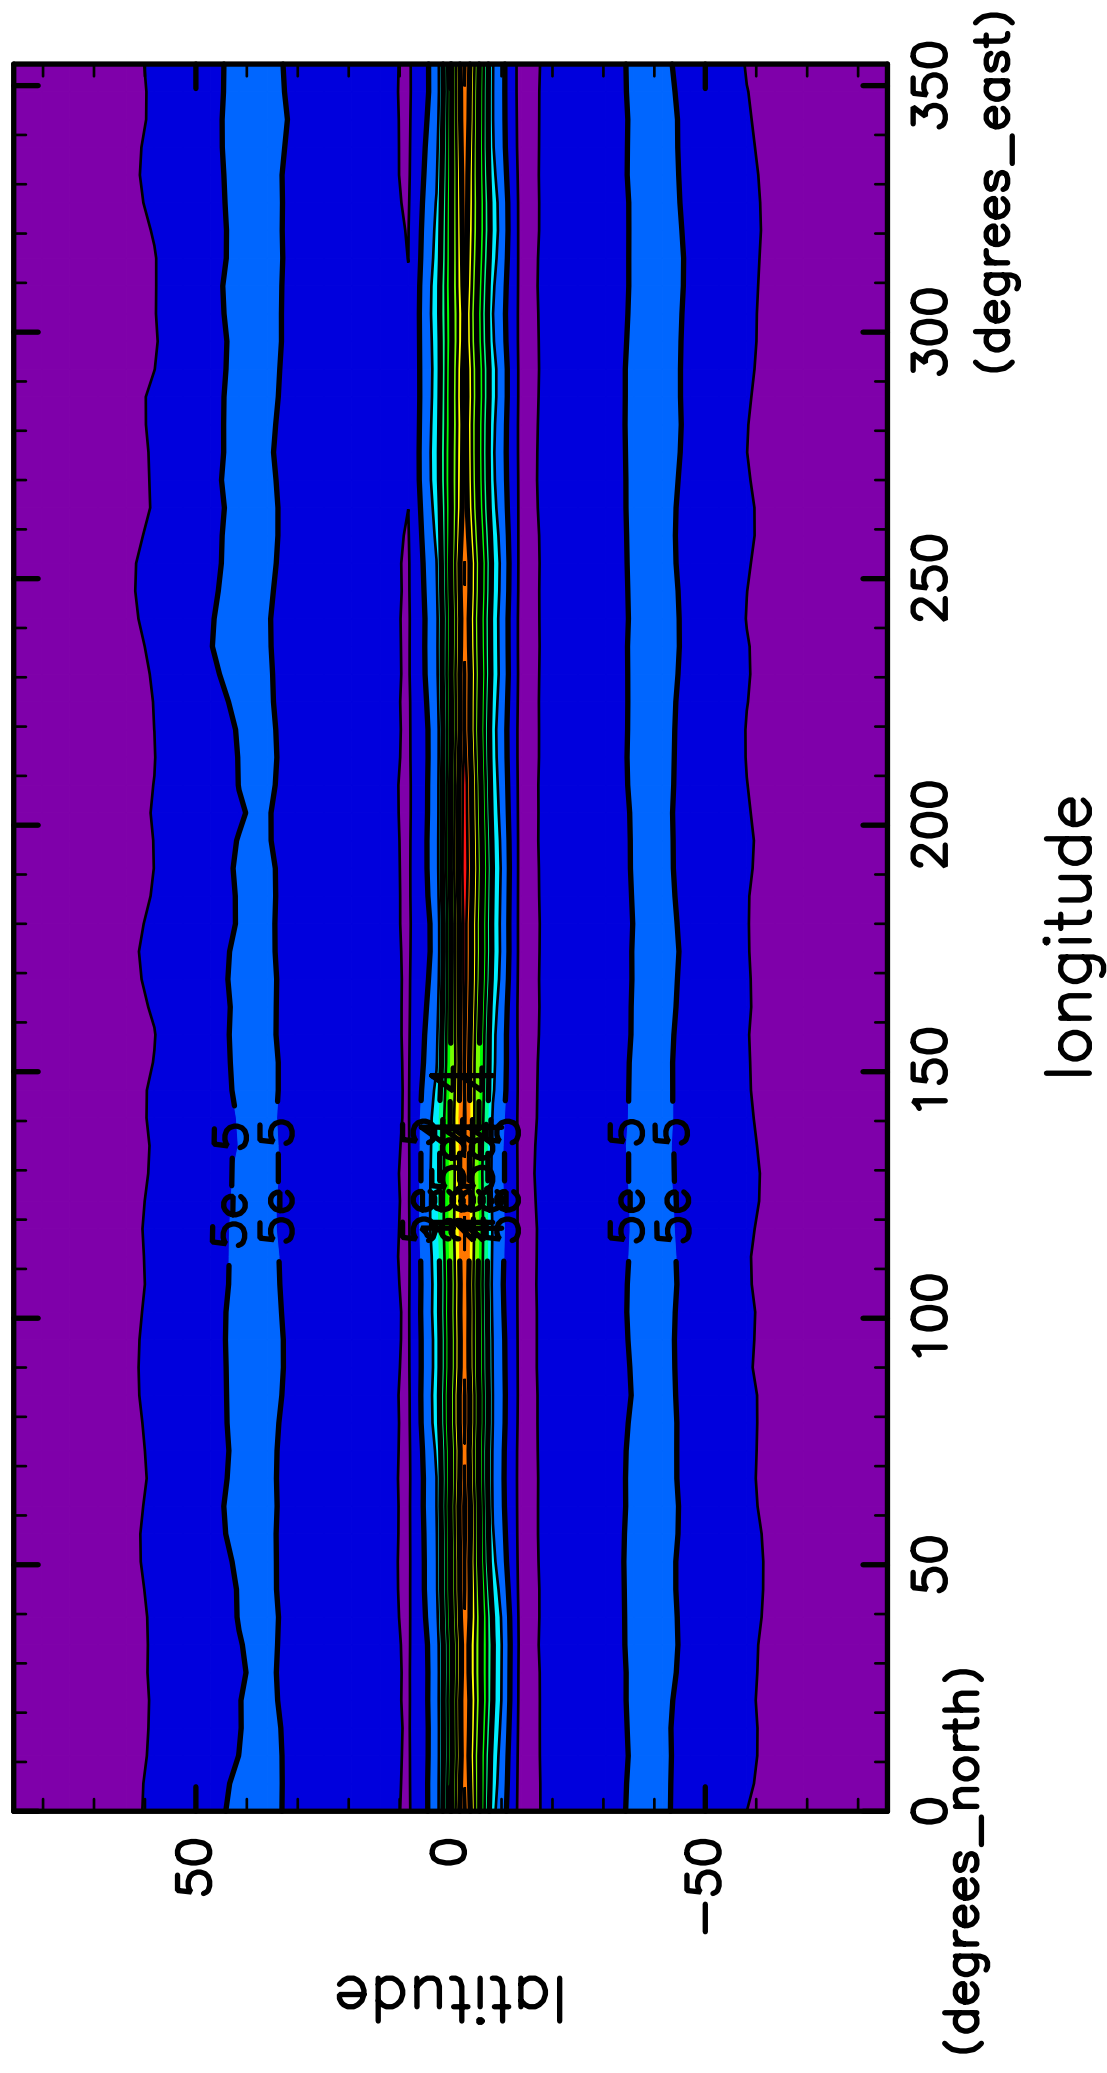

time mean PRCP (98th-100th years)

CONTOUR INTERVAL = 2.500E-05

(mean) time:35405..36500