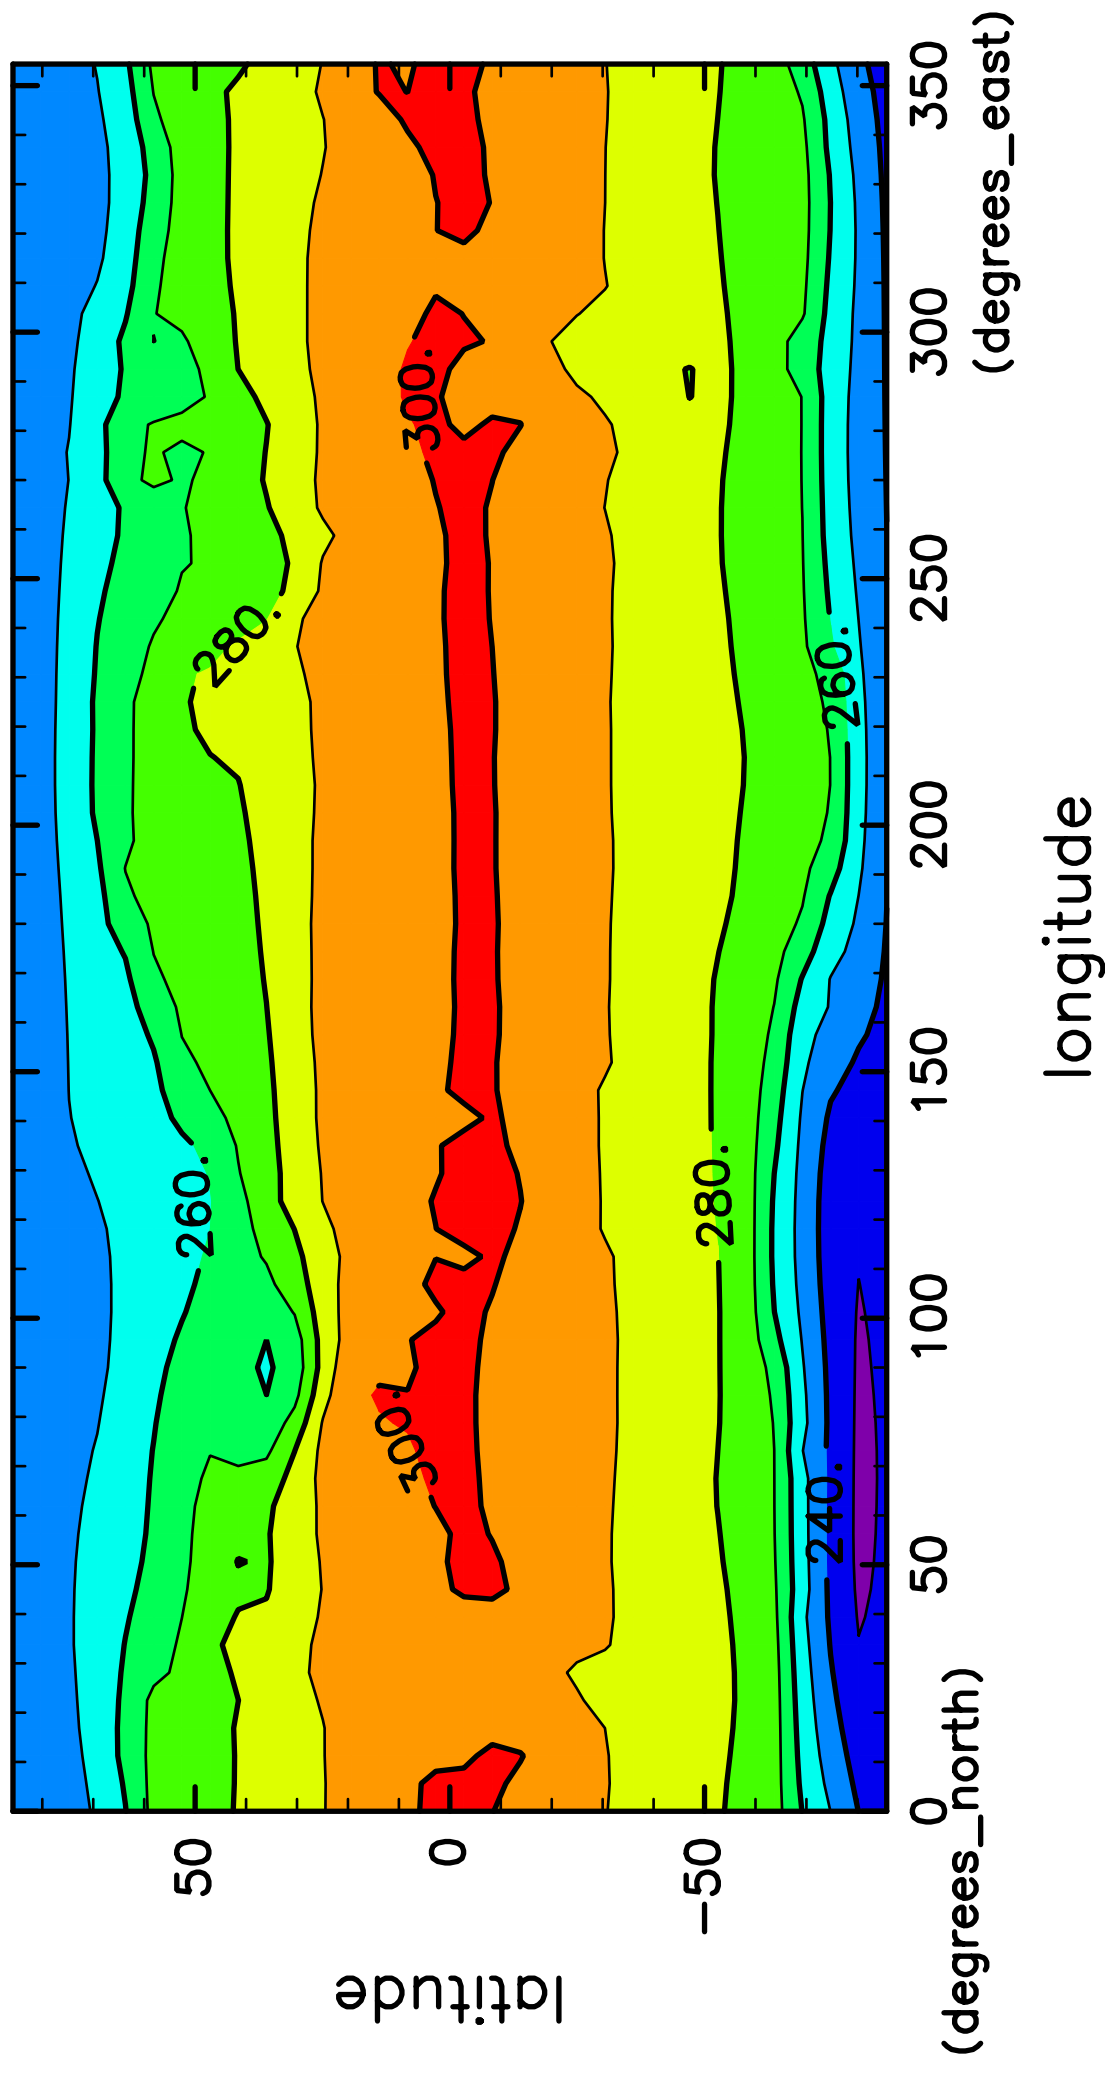

time mean SurfTemp (78th-80th years)

CONTOUR INTERVAL = 1.000E+01

(mean) time:28105..29200