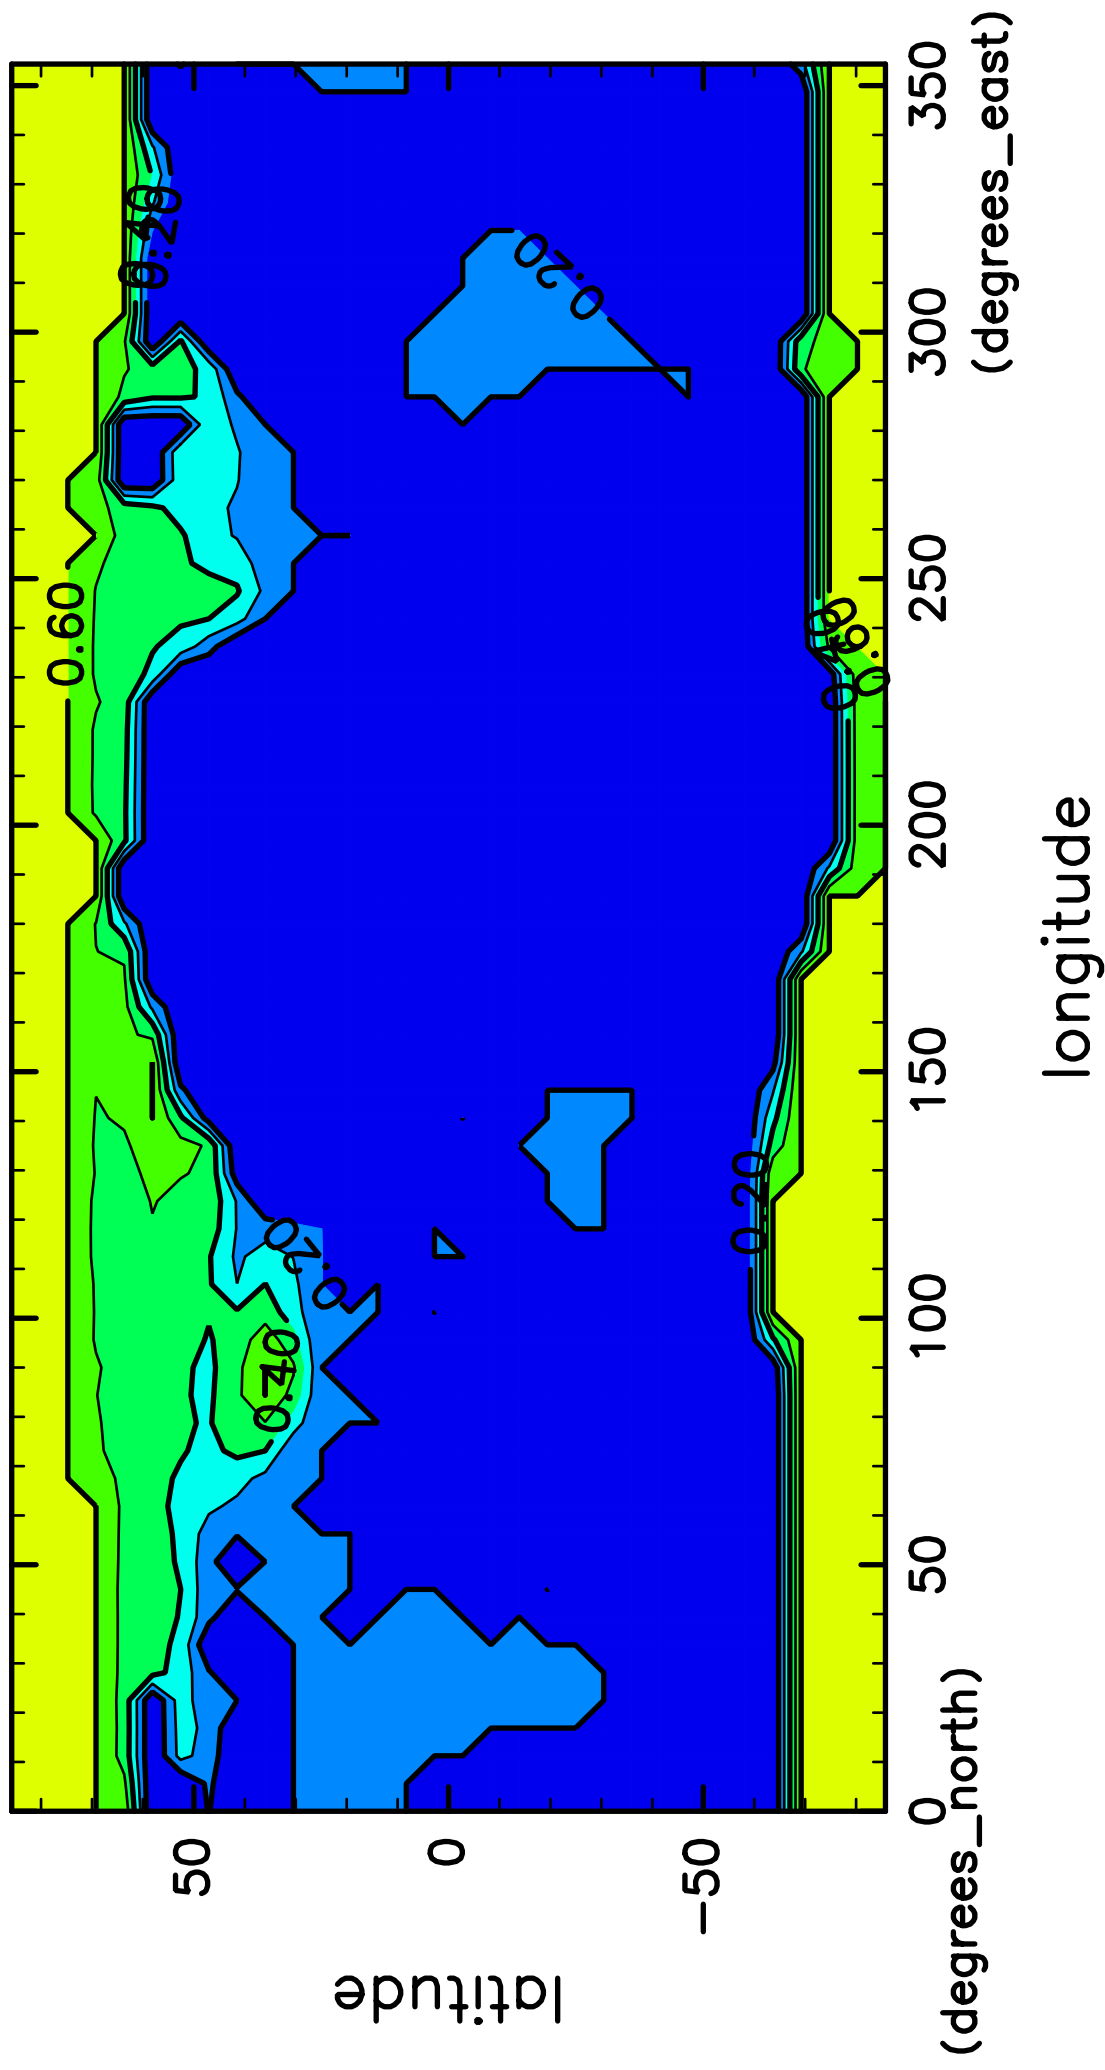

# time mean SurfAlbedo (78th–80th years)

CONTOUR INTERVAL = 1.000E-01

(mean) time:28105..29200