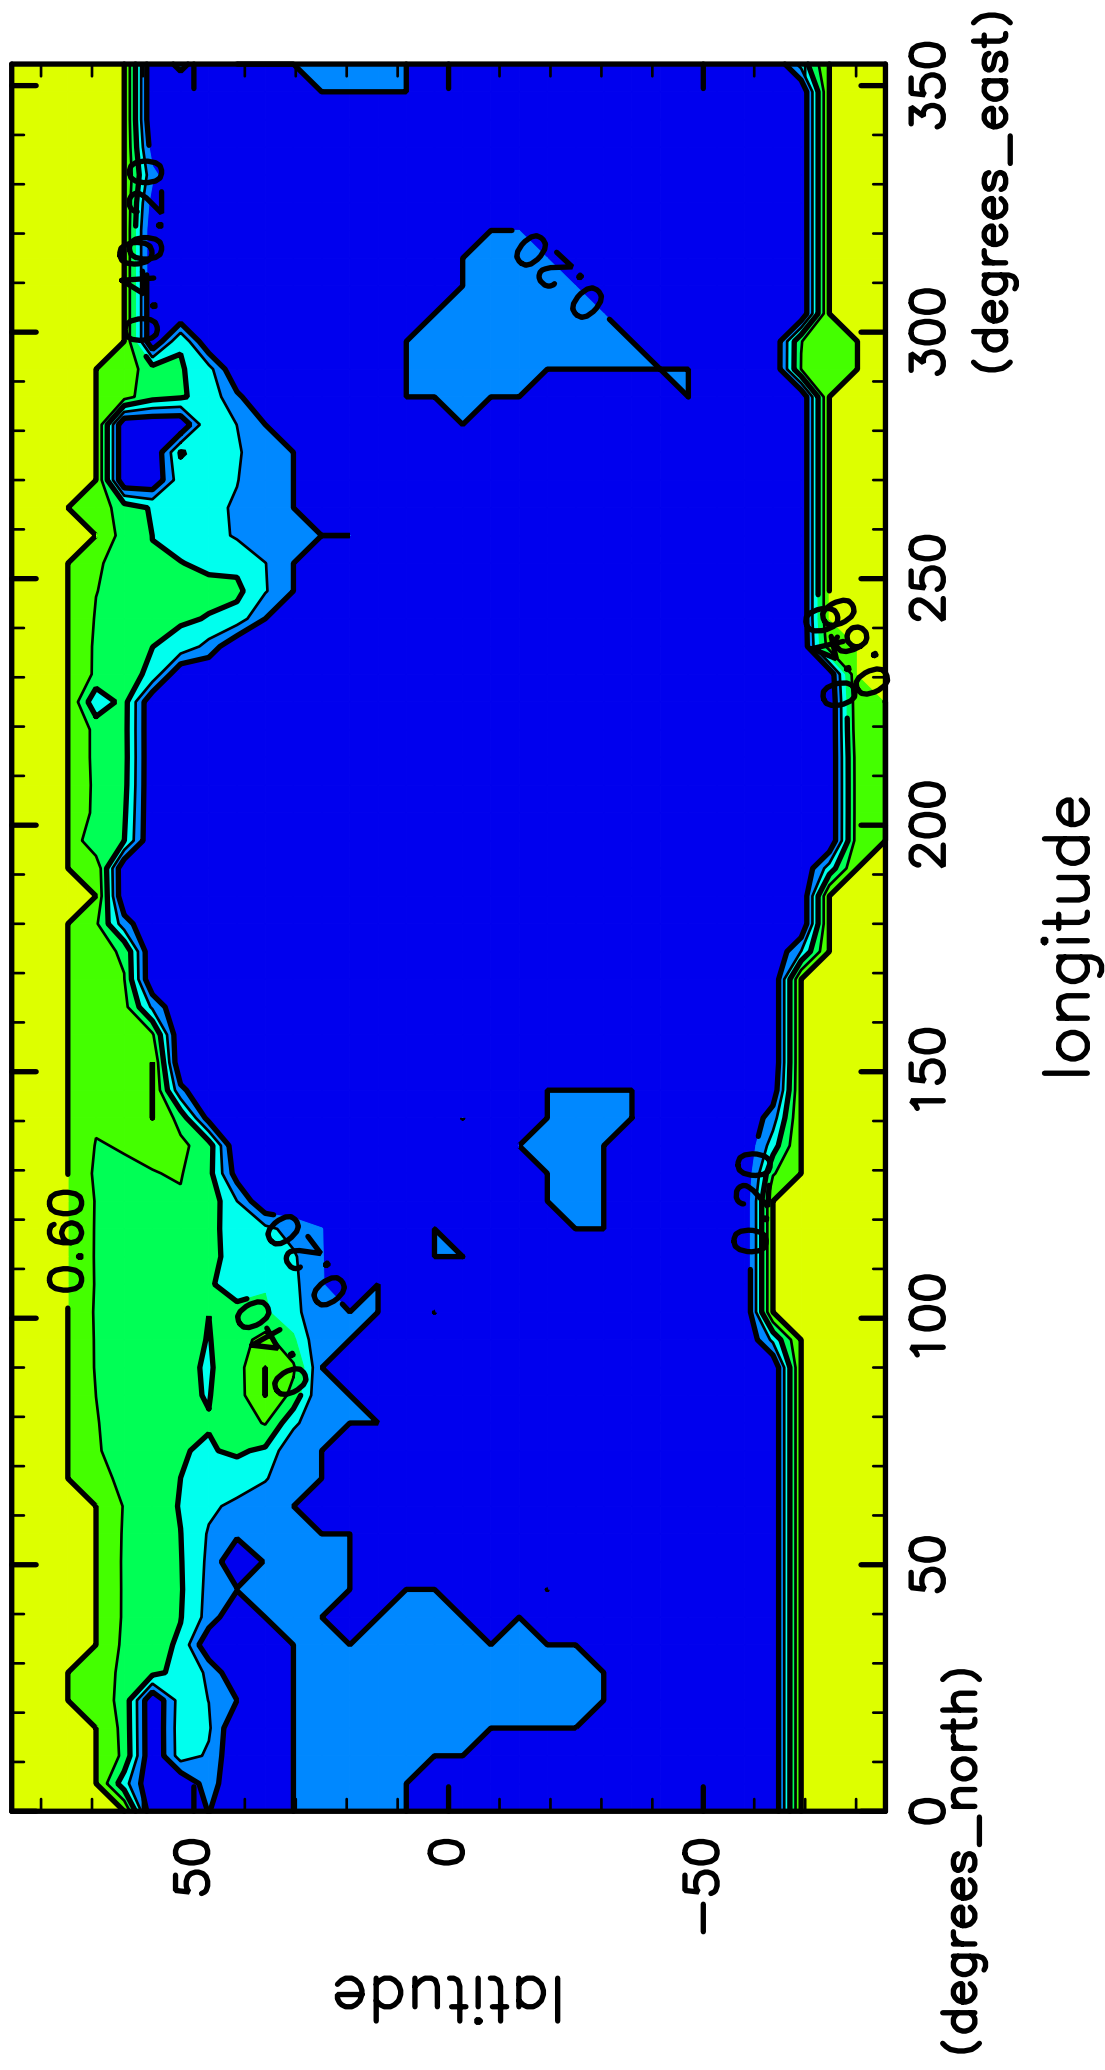

time mean SurfAlbedo (58th–60th years)

CONTOUR INTERVAL = 1.000E-01

(mean) time:20805..21900