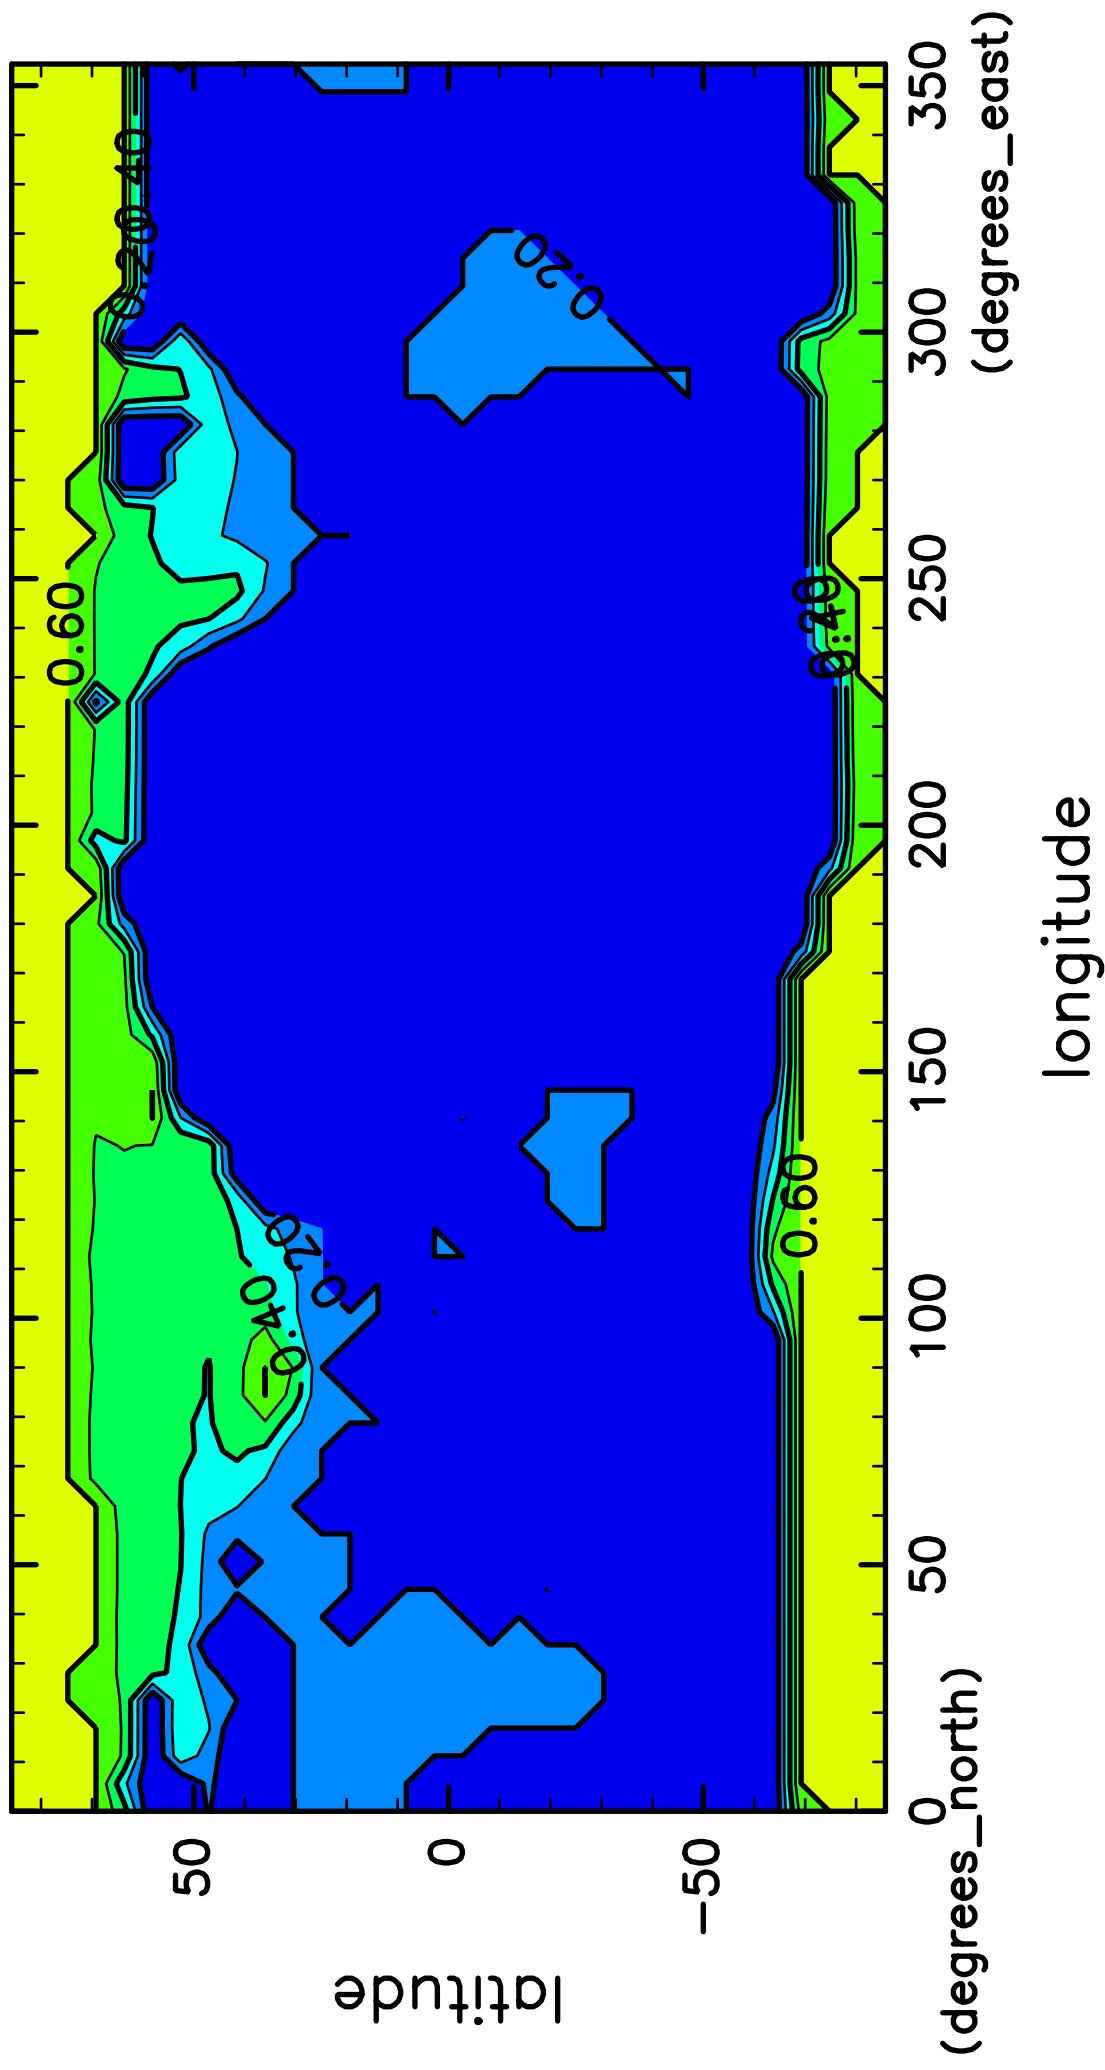

time mean SurfAlbedo (38th–40th years)

CONTOUR INTERVAL = 1.000E-01

(mean) time:13505..14600