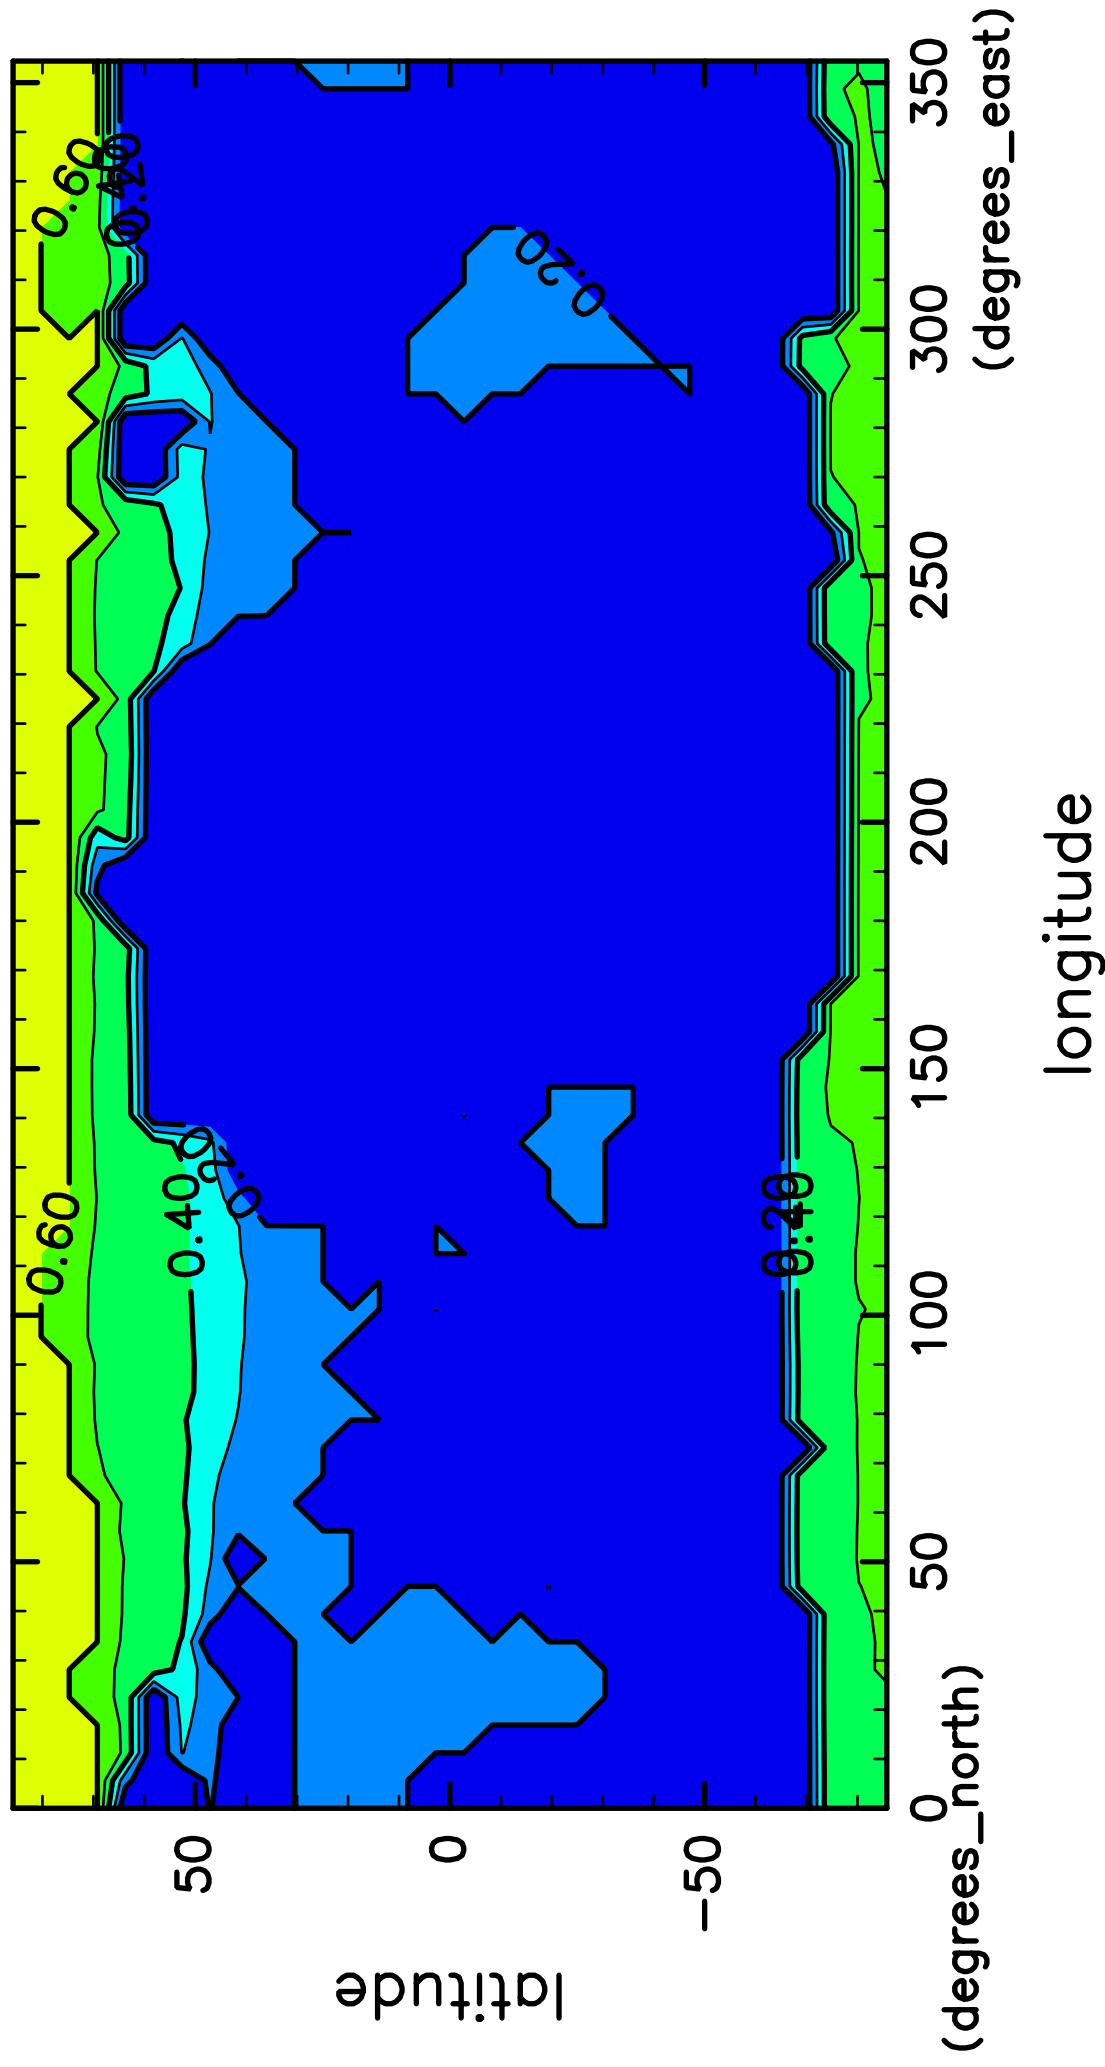

time mean SurfAlbedo (38th–40th years)

CONTOUR INTERVAL = 1.000E-01

(mean) time:13505..14600