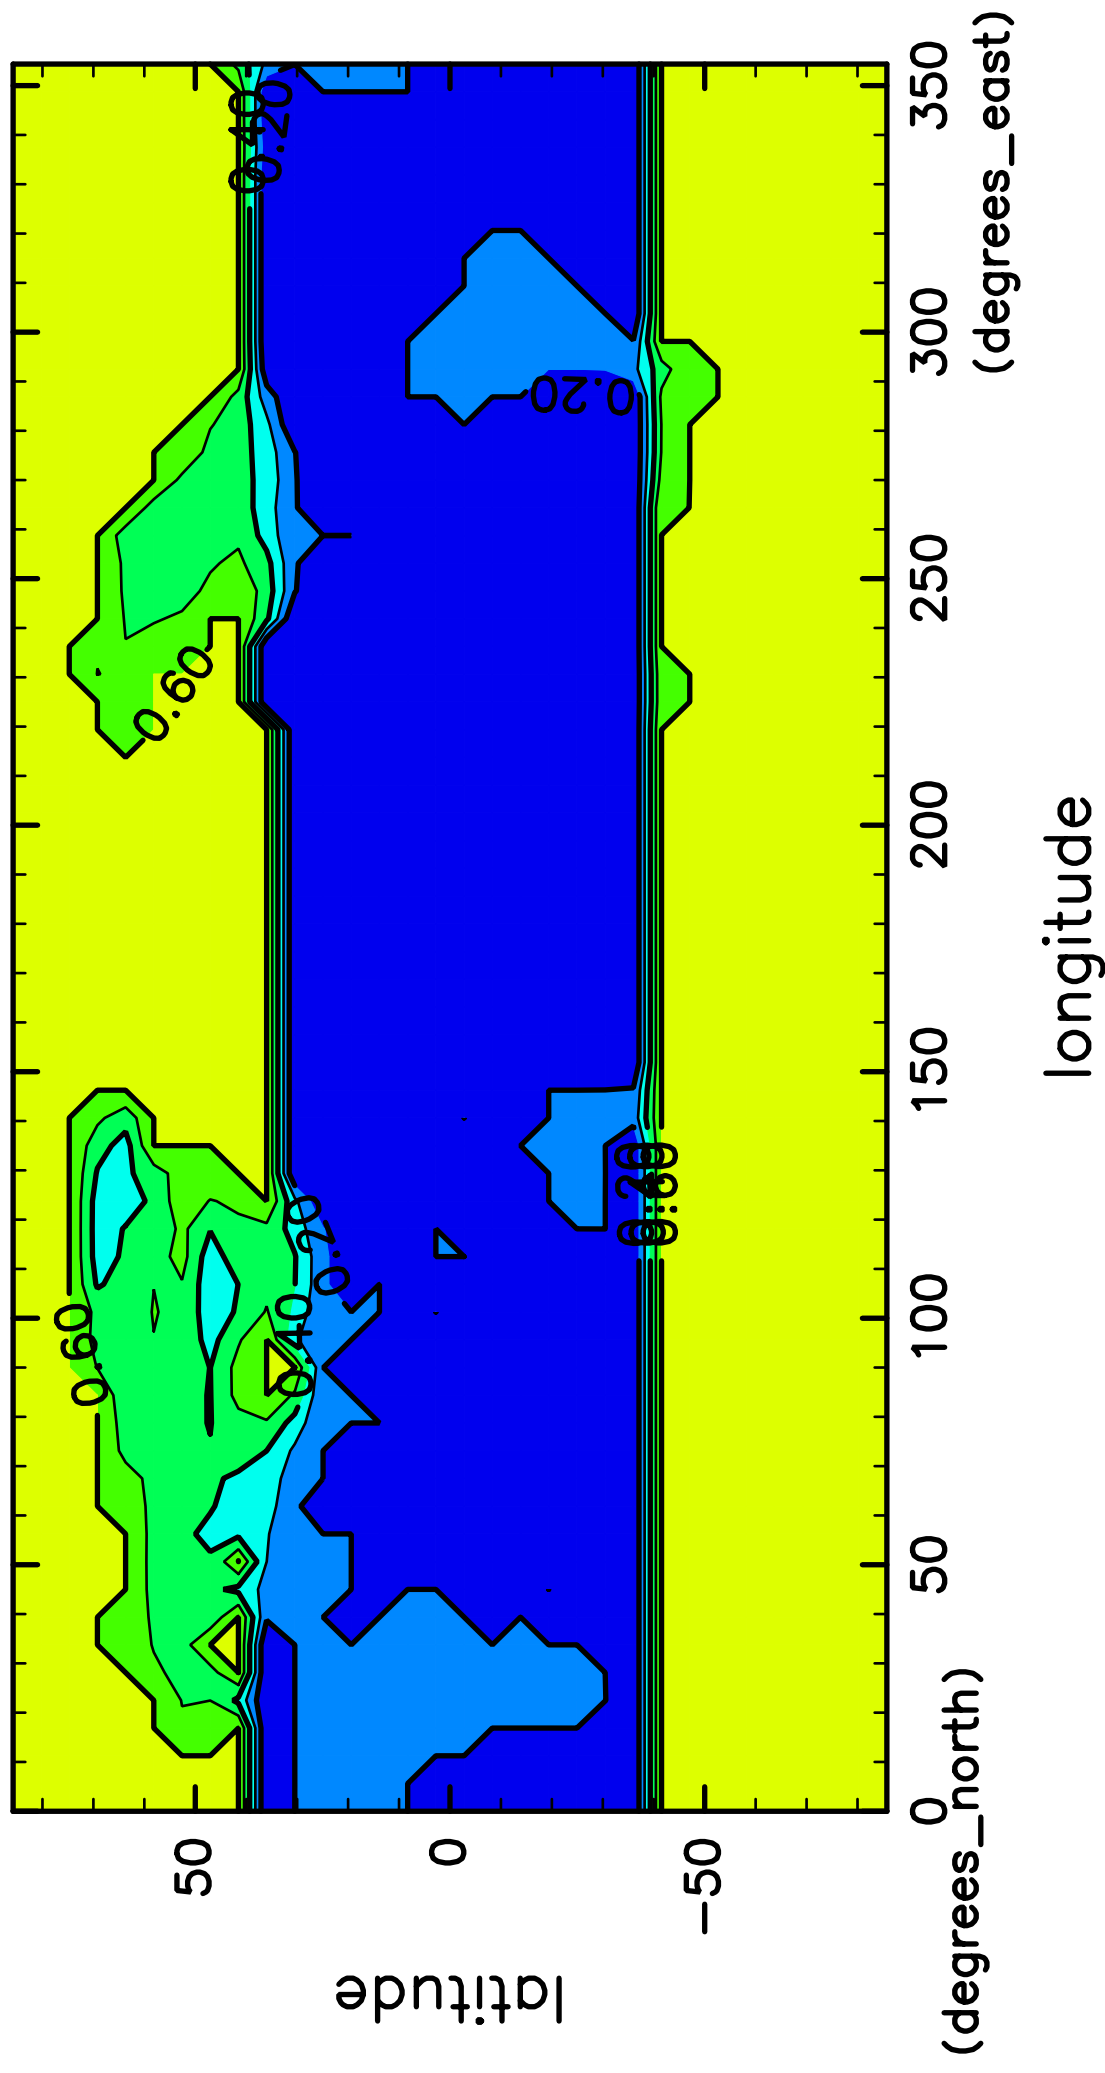

time mean SurfAlbedo (118th–120th years)

CONTOUR INTERVAL = 1.000E-01

(mean) time:42705..43800