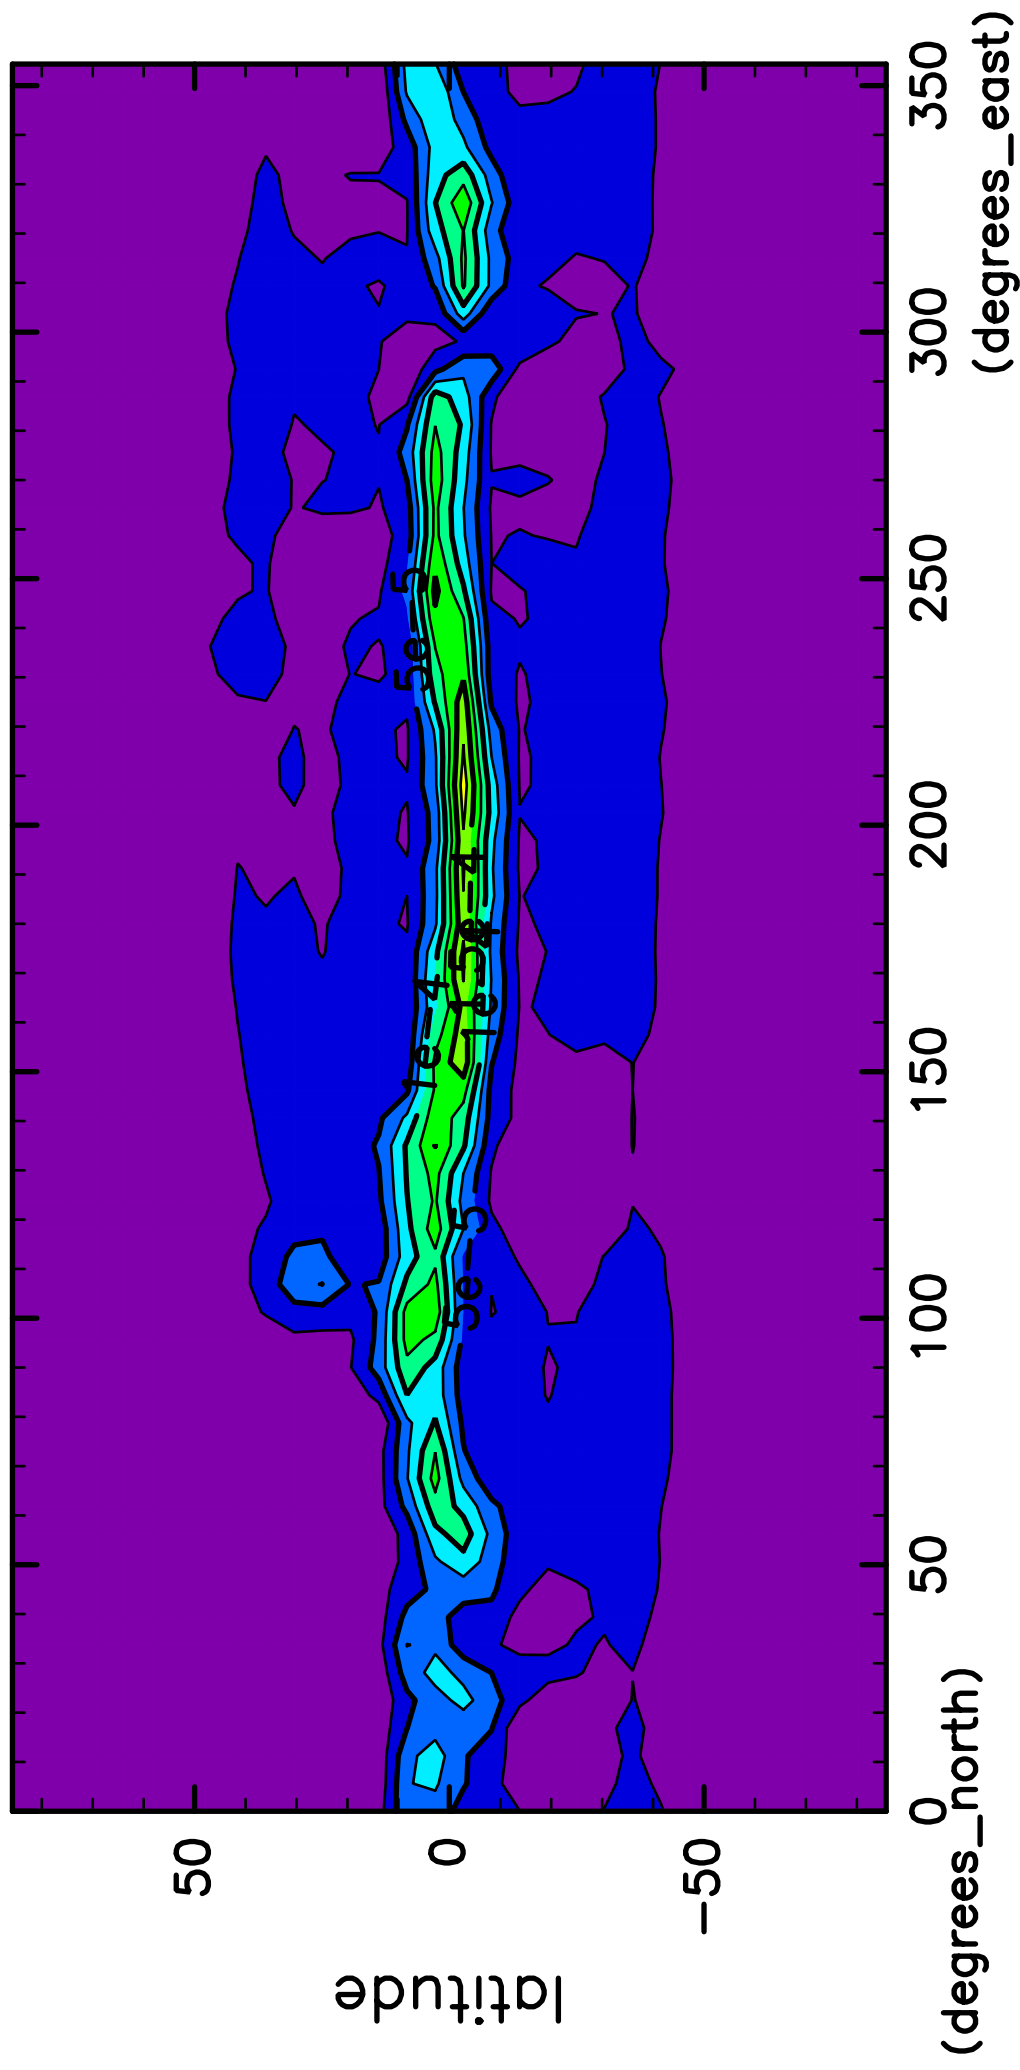

time mean PRCP (118th–120th years)

CONTOUR INTERVAL = 2.500E-05

(mean) time:42705..43800