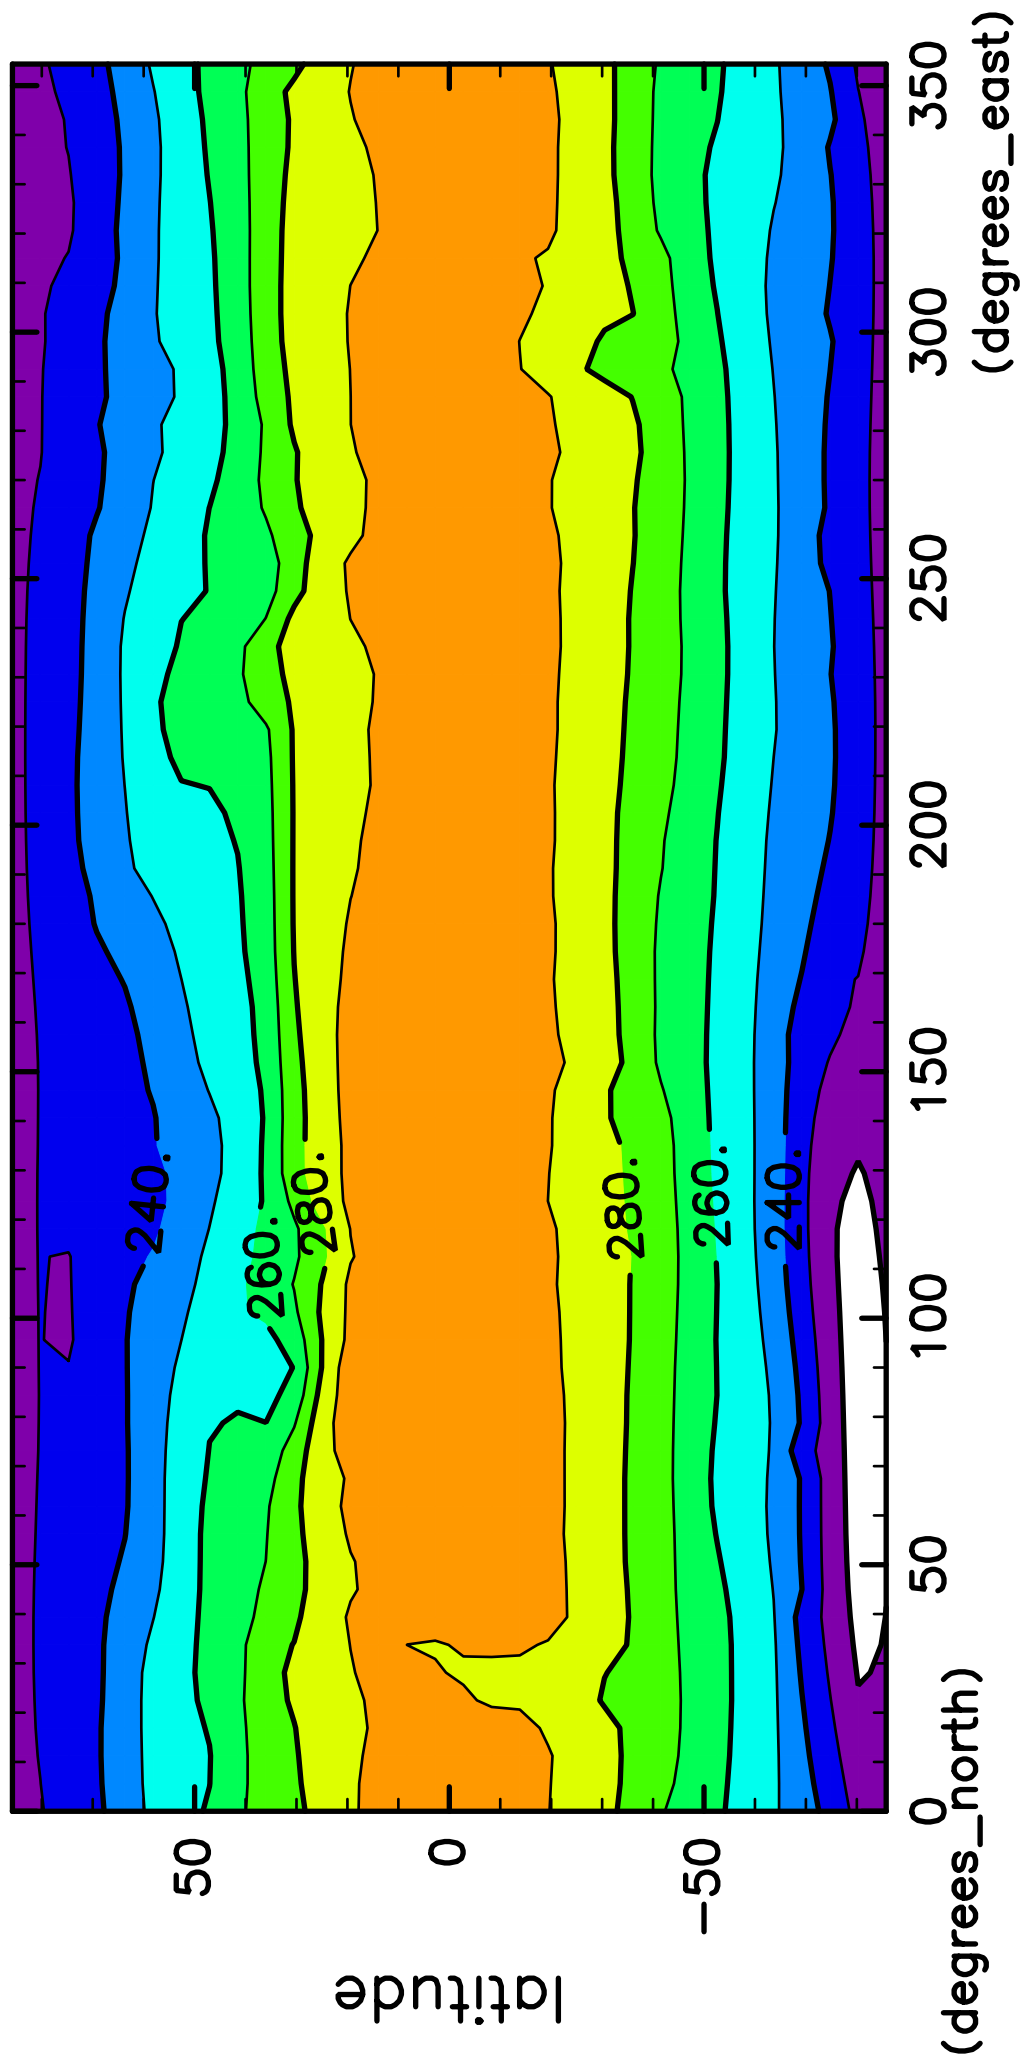

time mean SurfTemp (78th–80th years)

CONTOUR INTERVAL = 1.000E+01

(mean) time:28105..29200