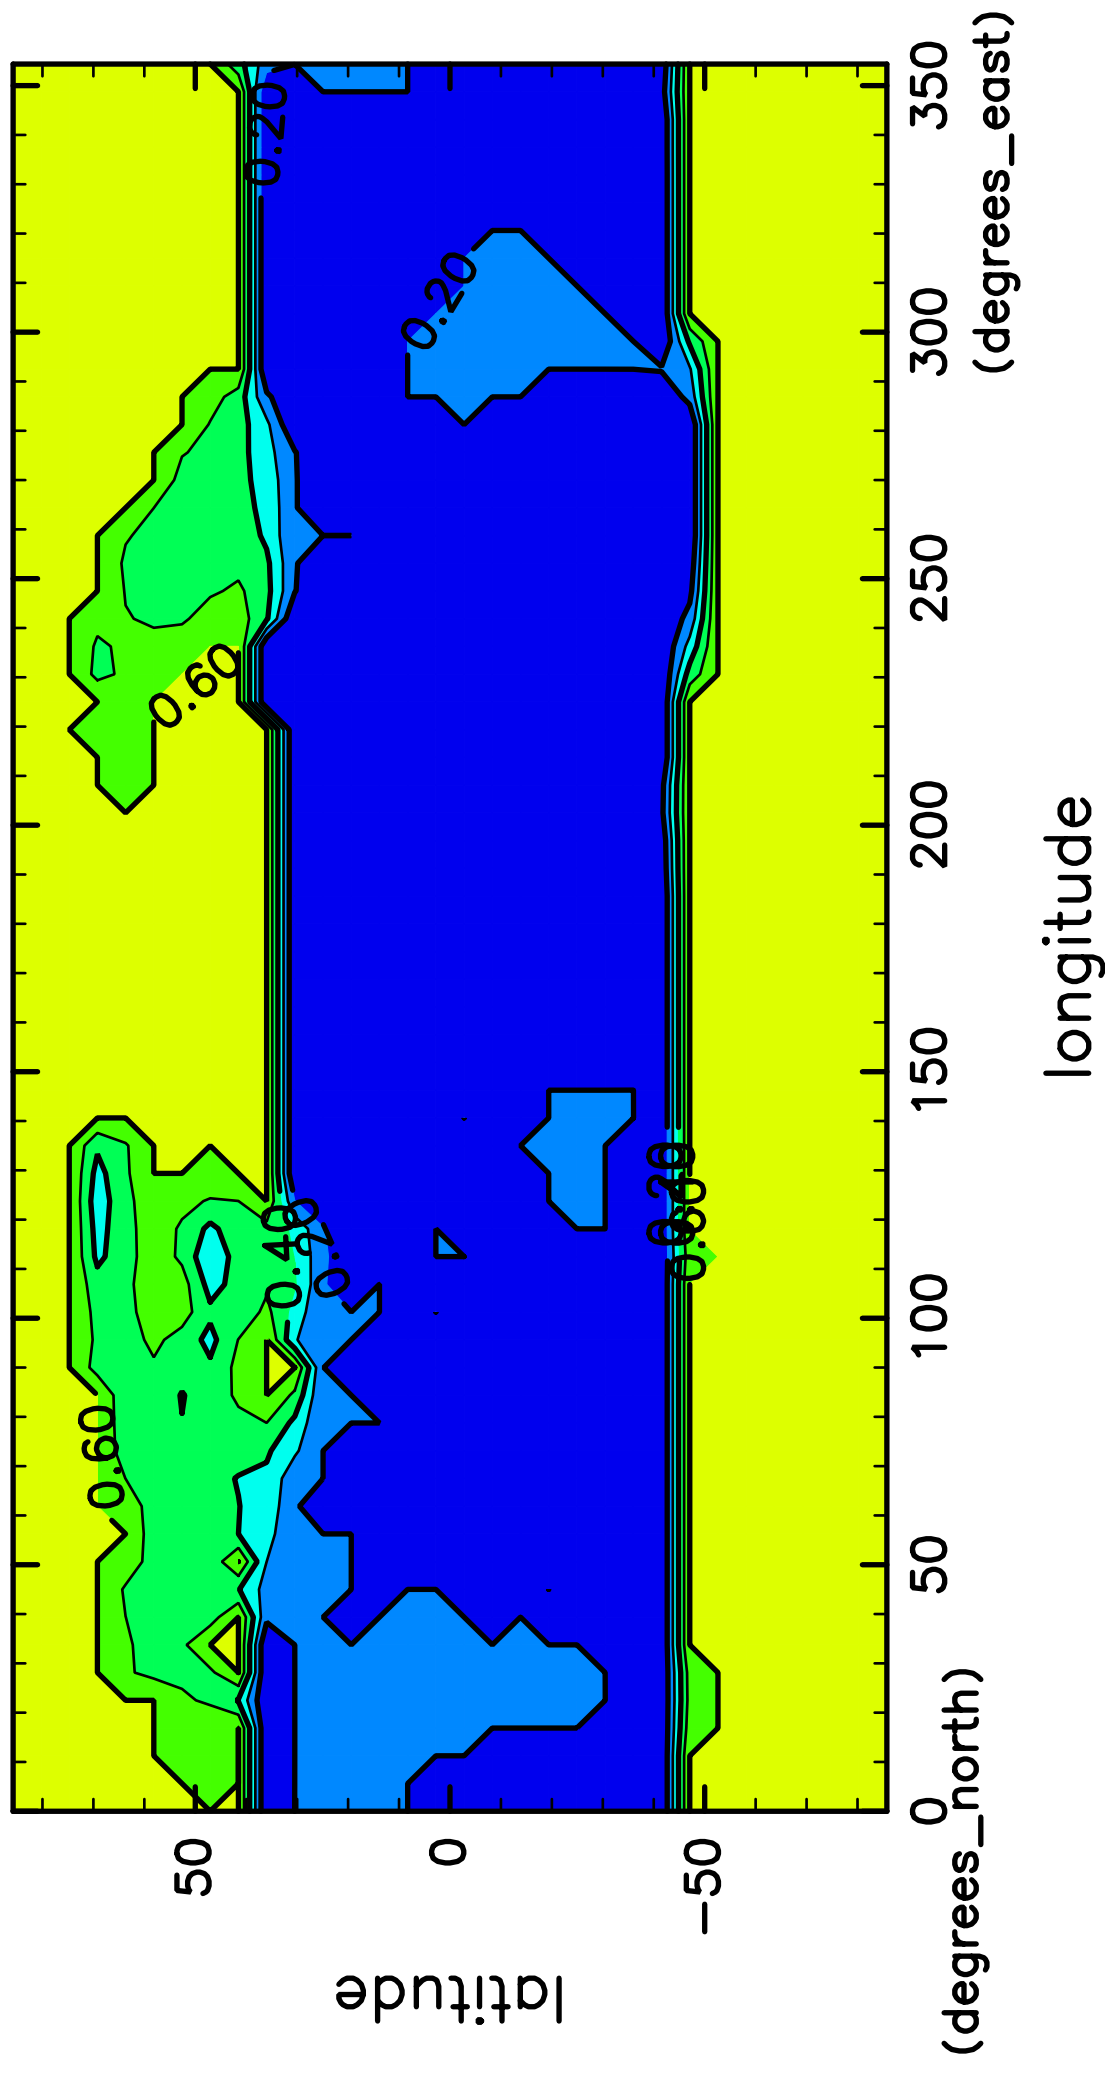

time mean SurfAlbedo (58th–60th years)

CONTOUR INTERVAL = 1.000E-01

(mean) time:20805..21900