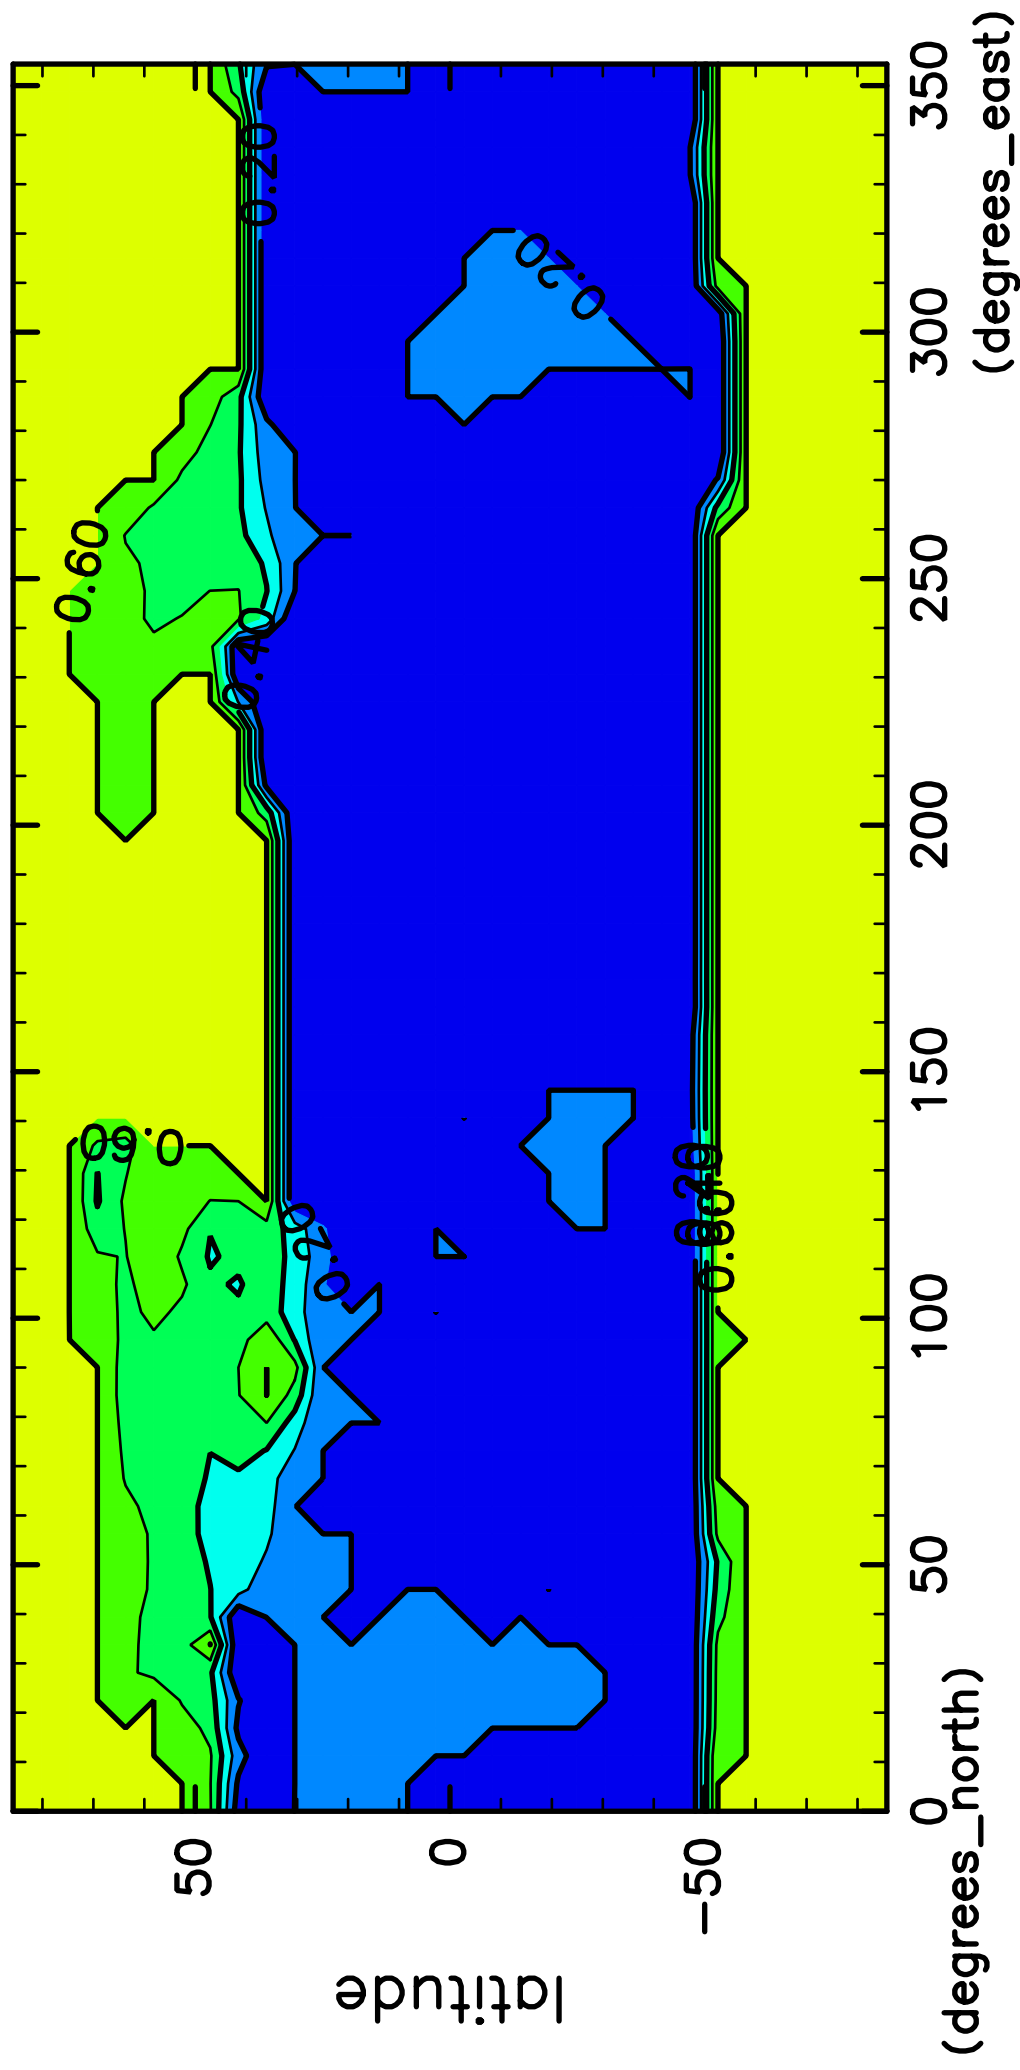

time mean SurfAlbedo (38th–40th years)

CONTOUR INTERVAL = 1.000E-01

(mean) time:13505..14600