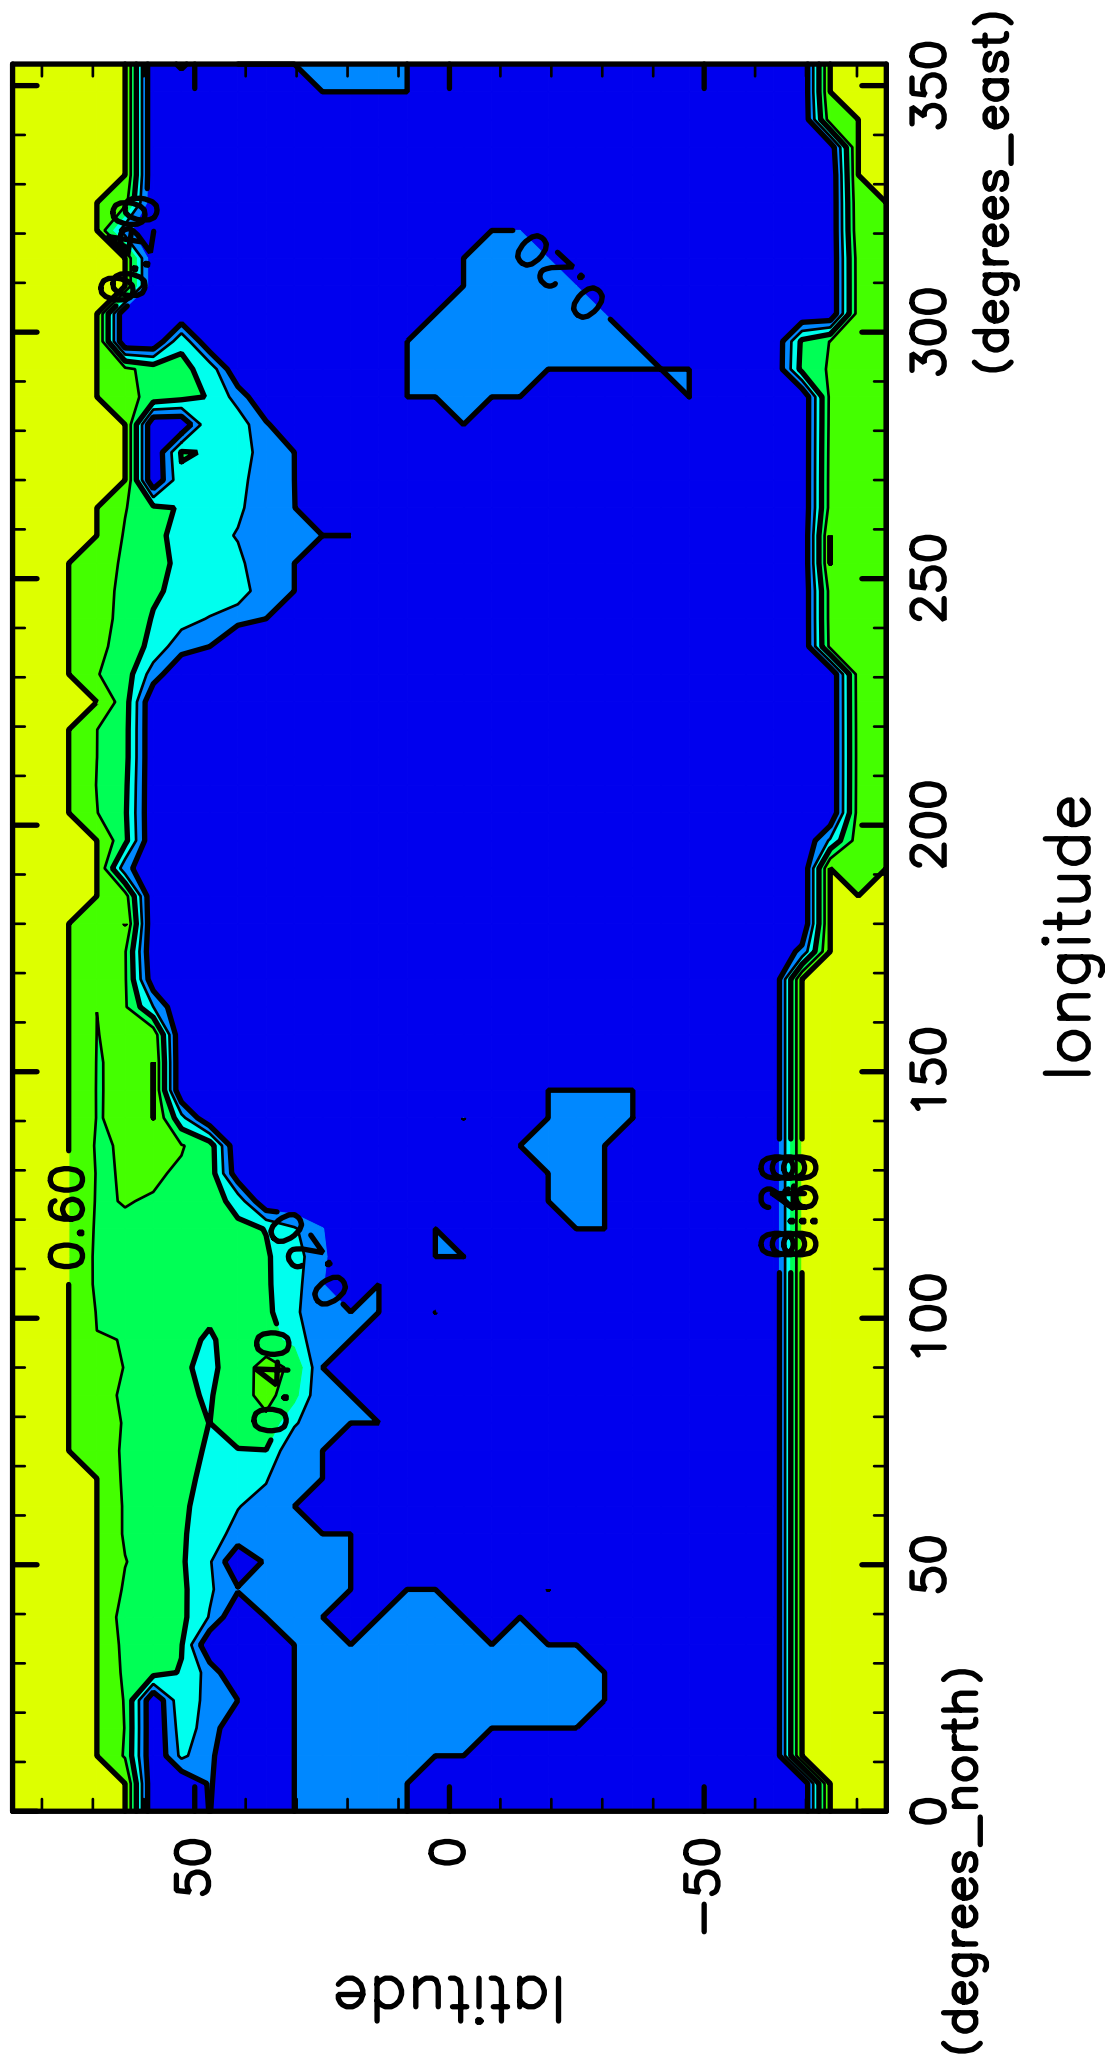

time mean SurfAlbedo (58th–60th years)

CONTOUR INTERVAL = 1.000E-01

(mean) time:20805..21900