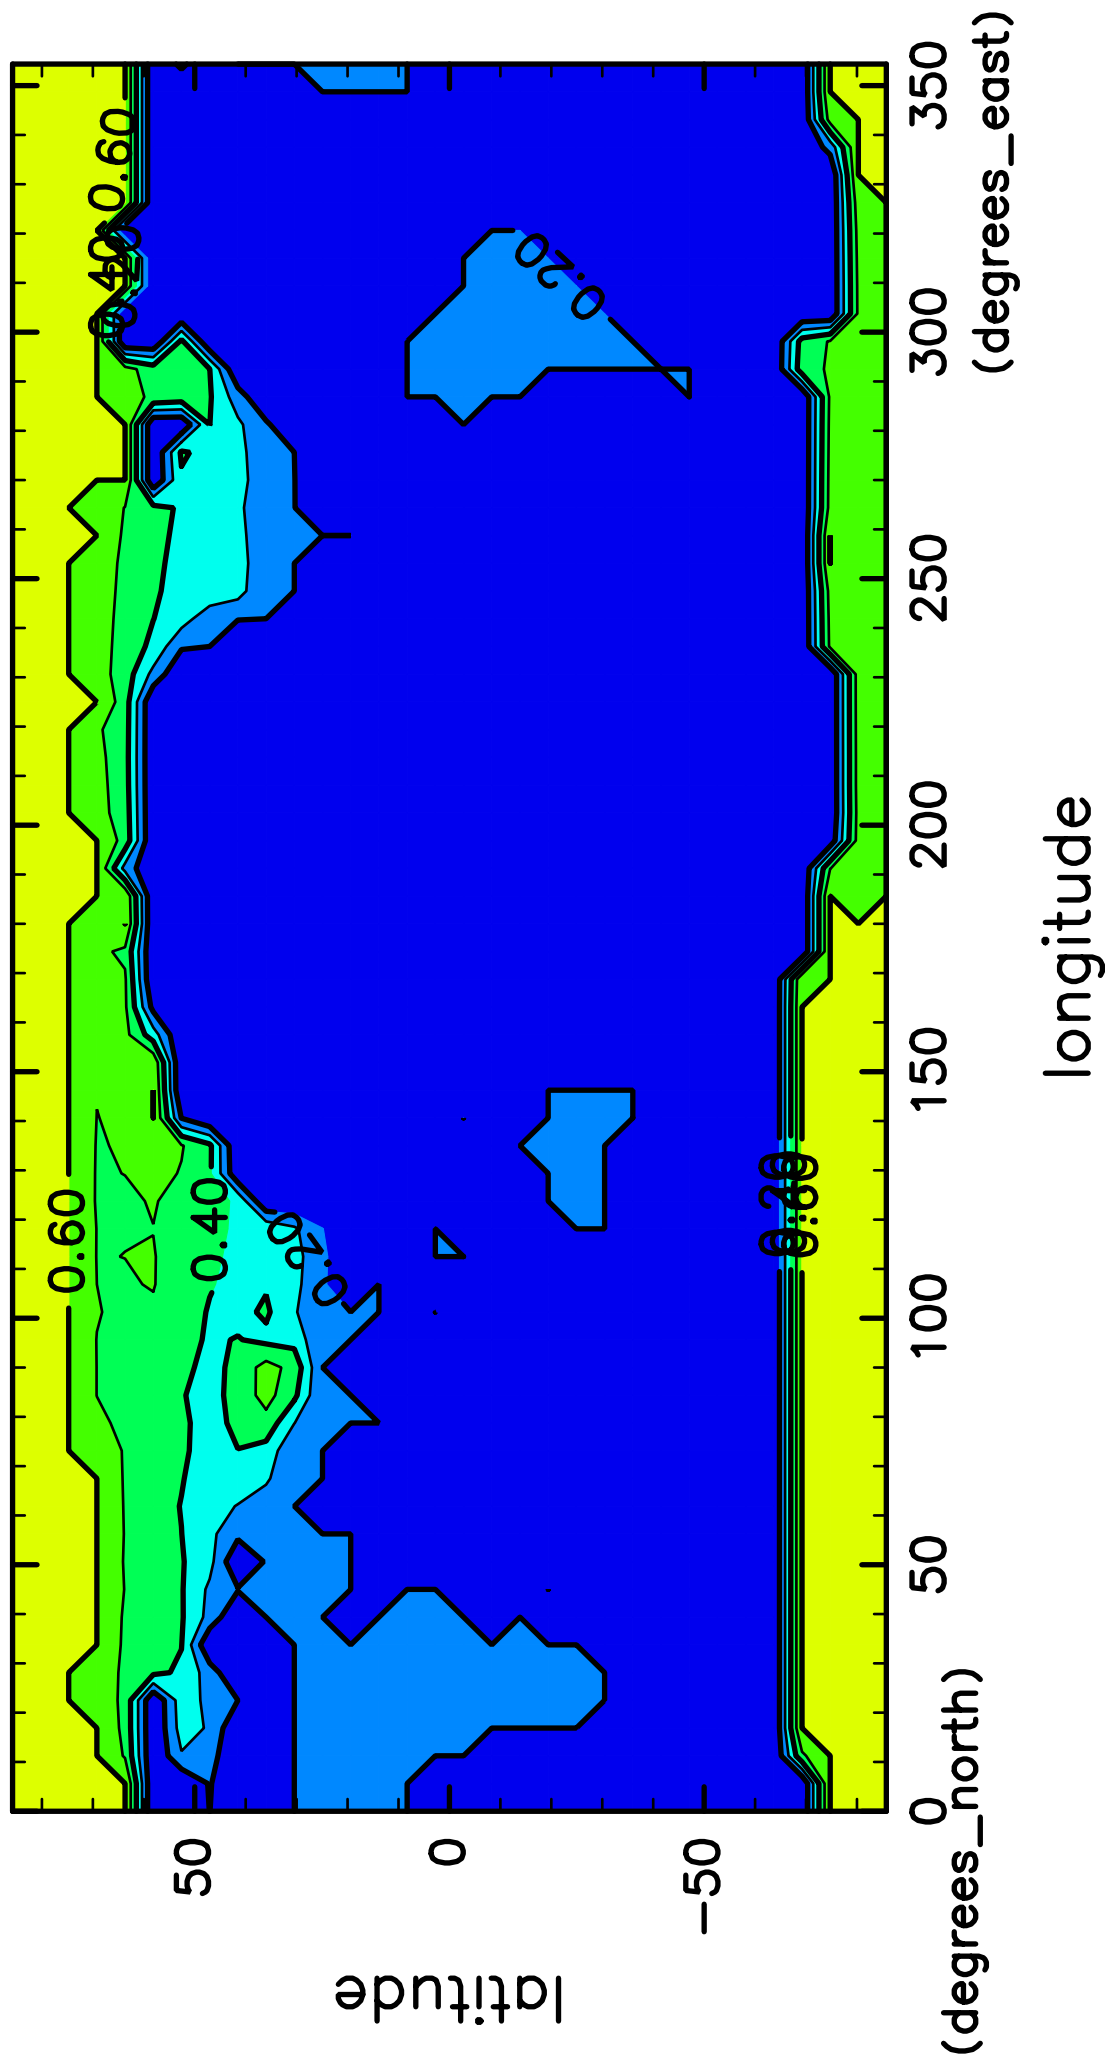

time mean SurfAlbedo (38th–40th years)

CONTOUR INTERVAL = 1.000E-01

(mean) time:13505..14600