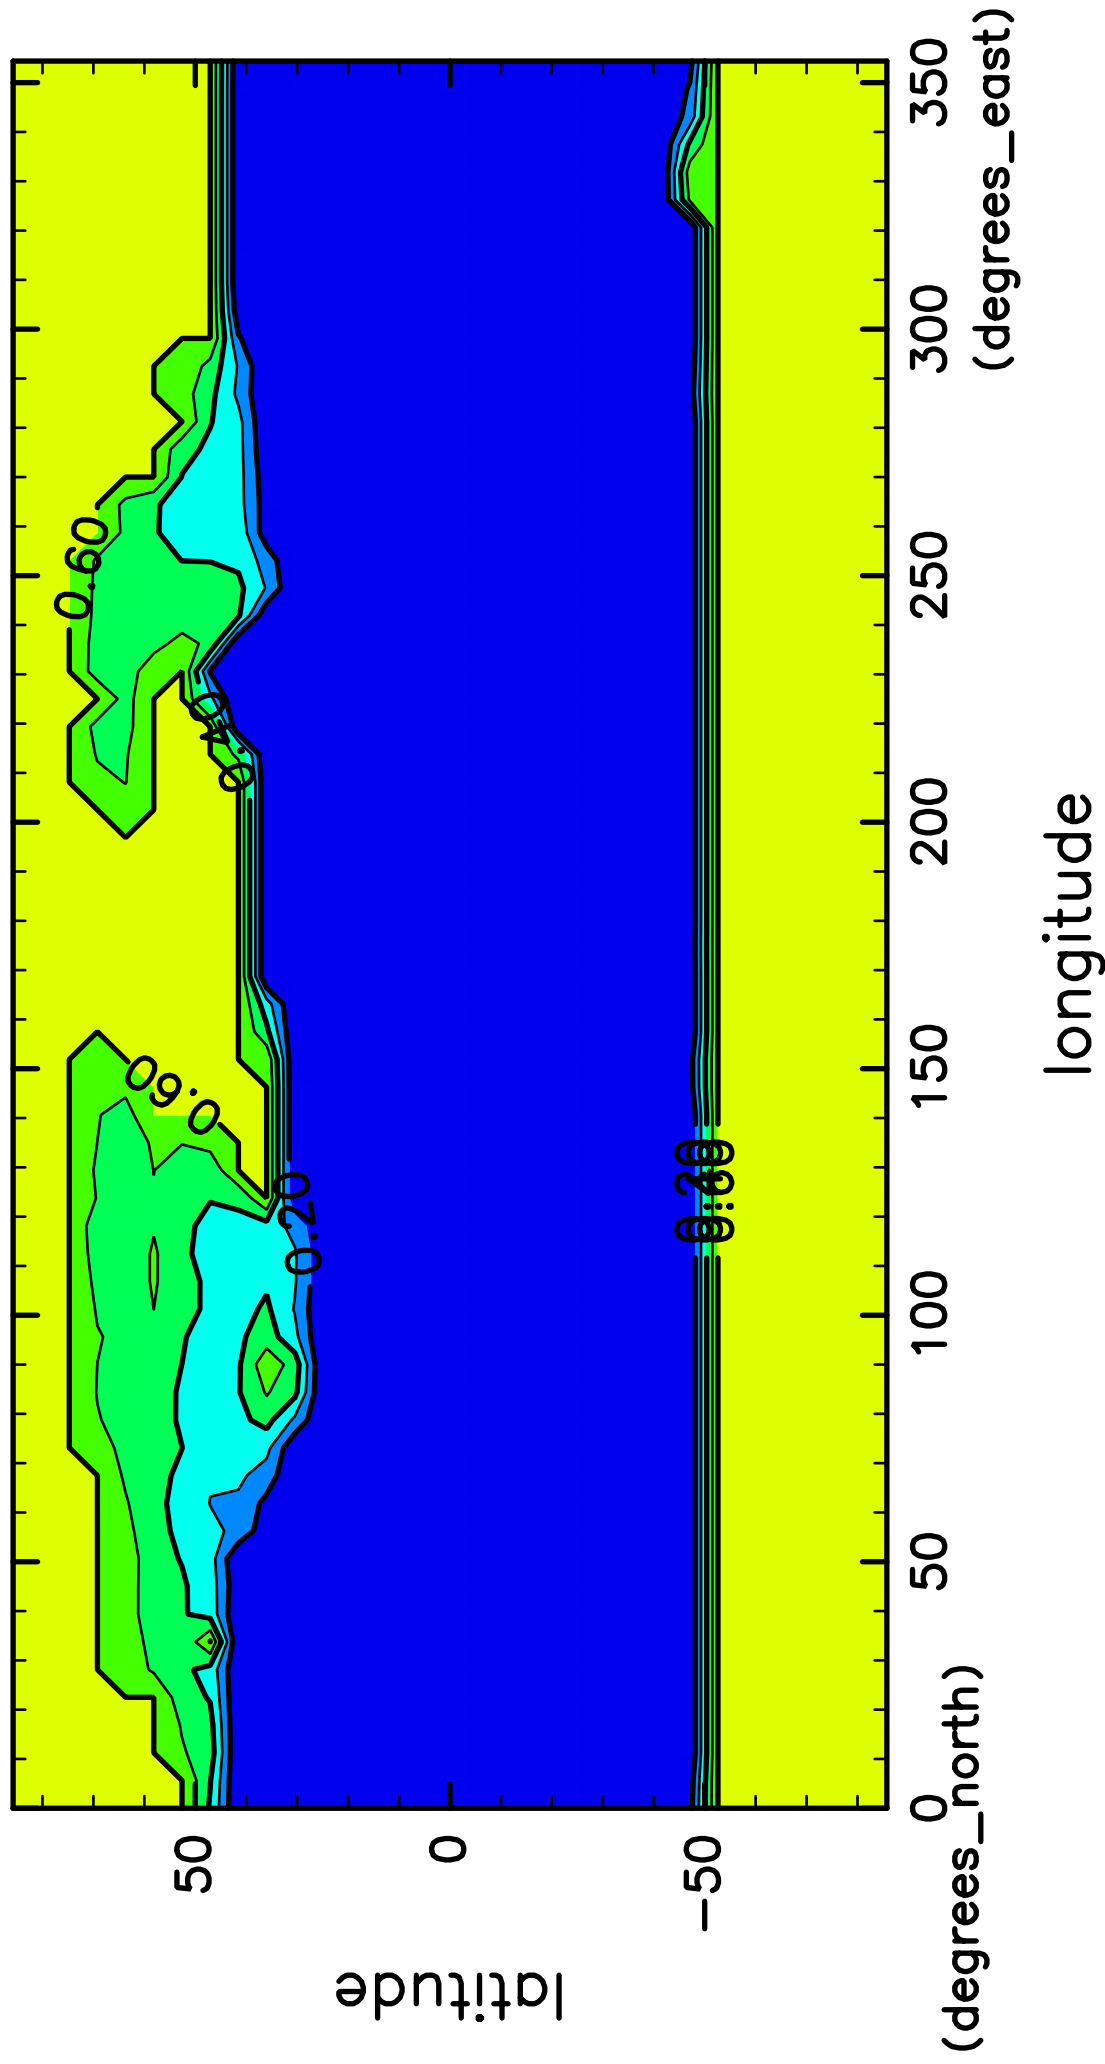

time mean SurfAlbedo (98th–100th years)

CONTOUR INTERVAL = 1.0000E-01

(mean) time:35405..36500