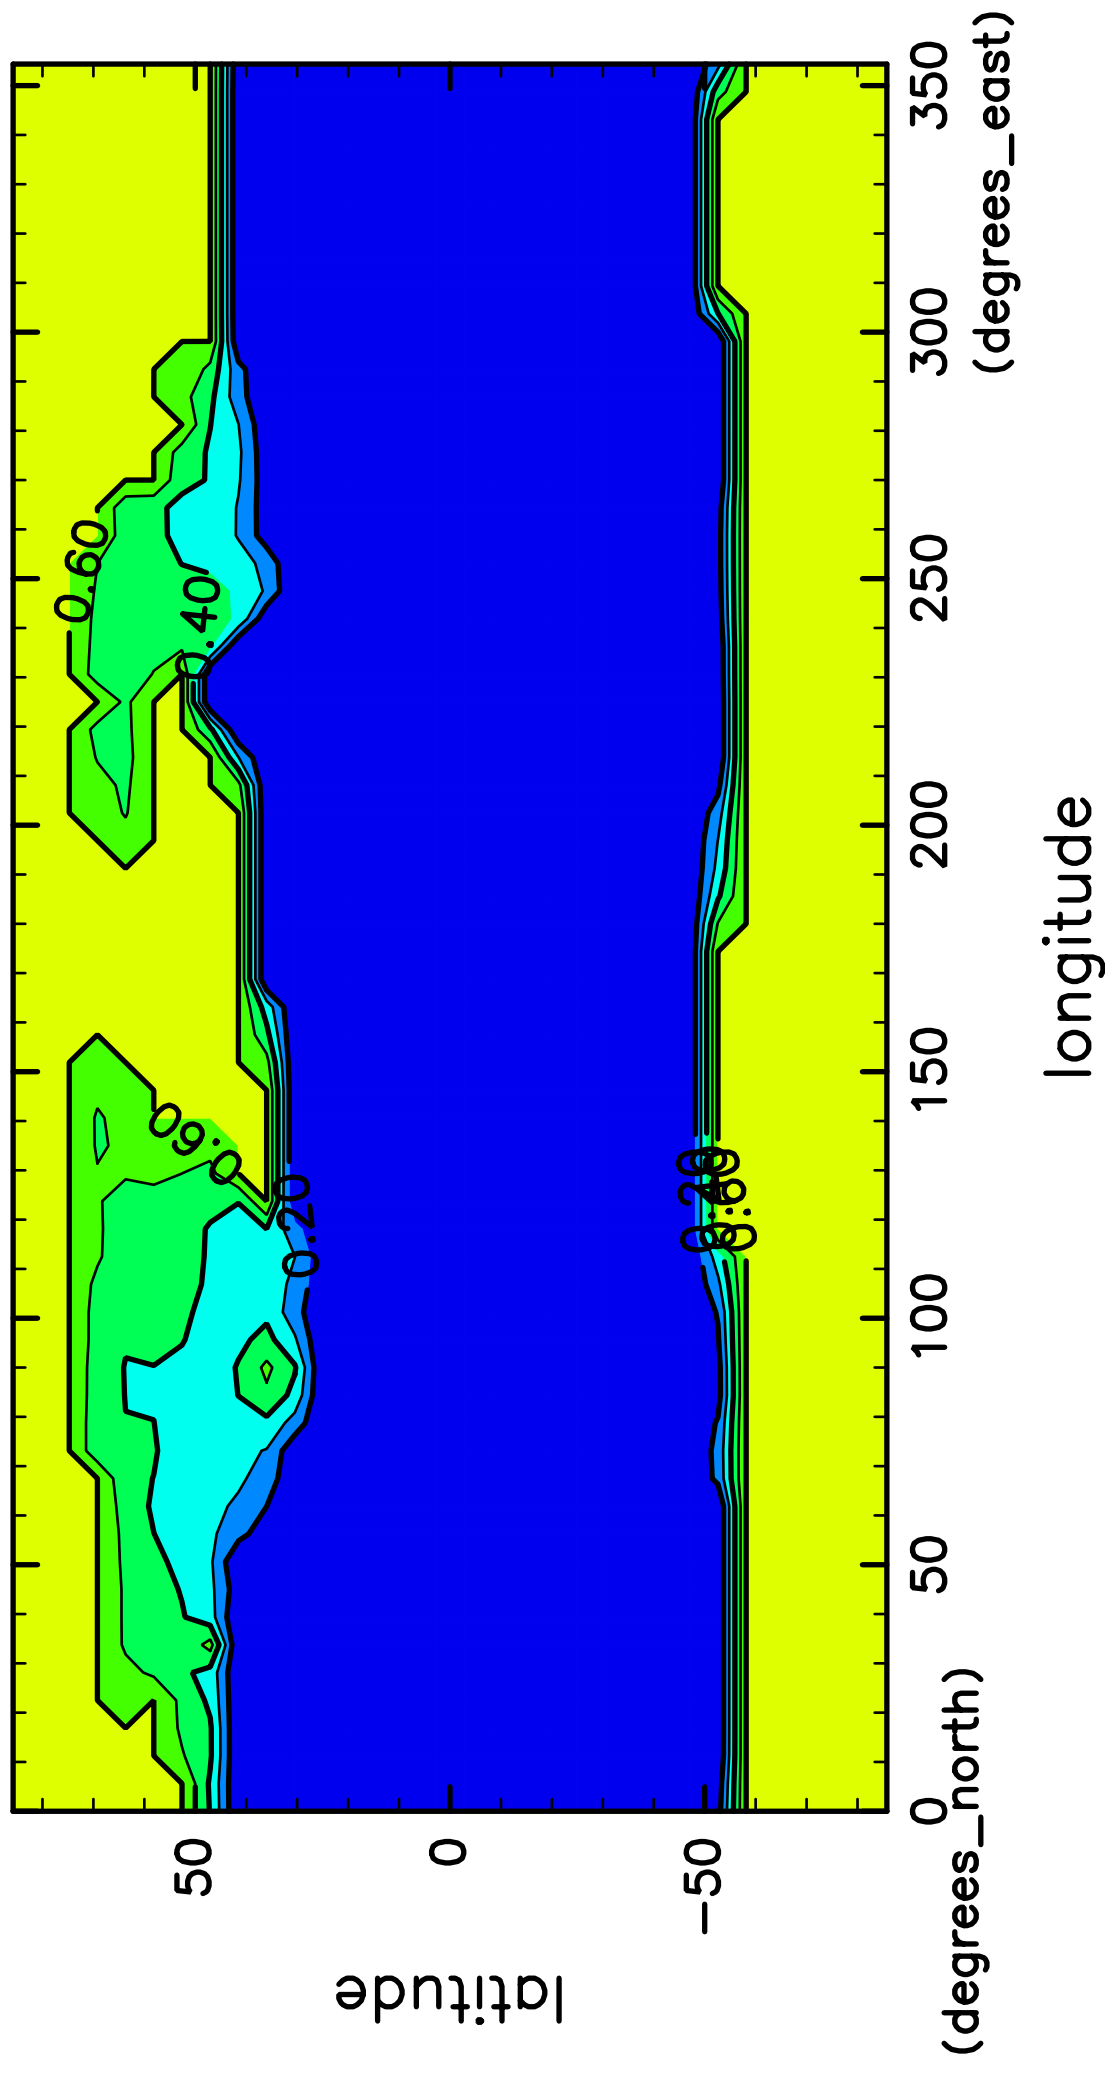

# time mean SurfAlbedo (58th–60th years)

CONTOUR INTERVAL = 1.000E-01

(mean) time:20805..21900