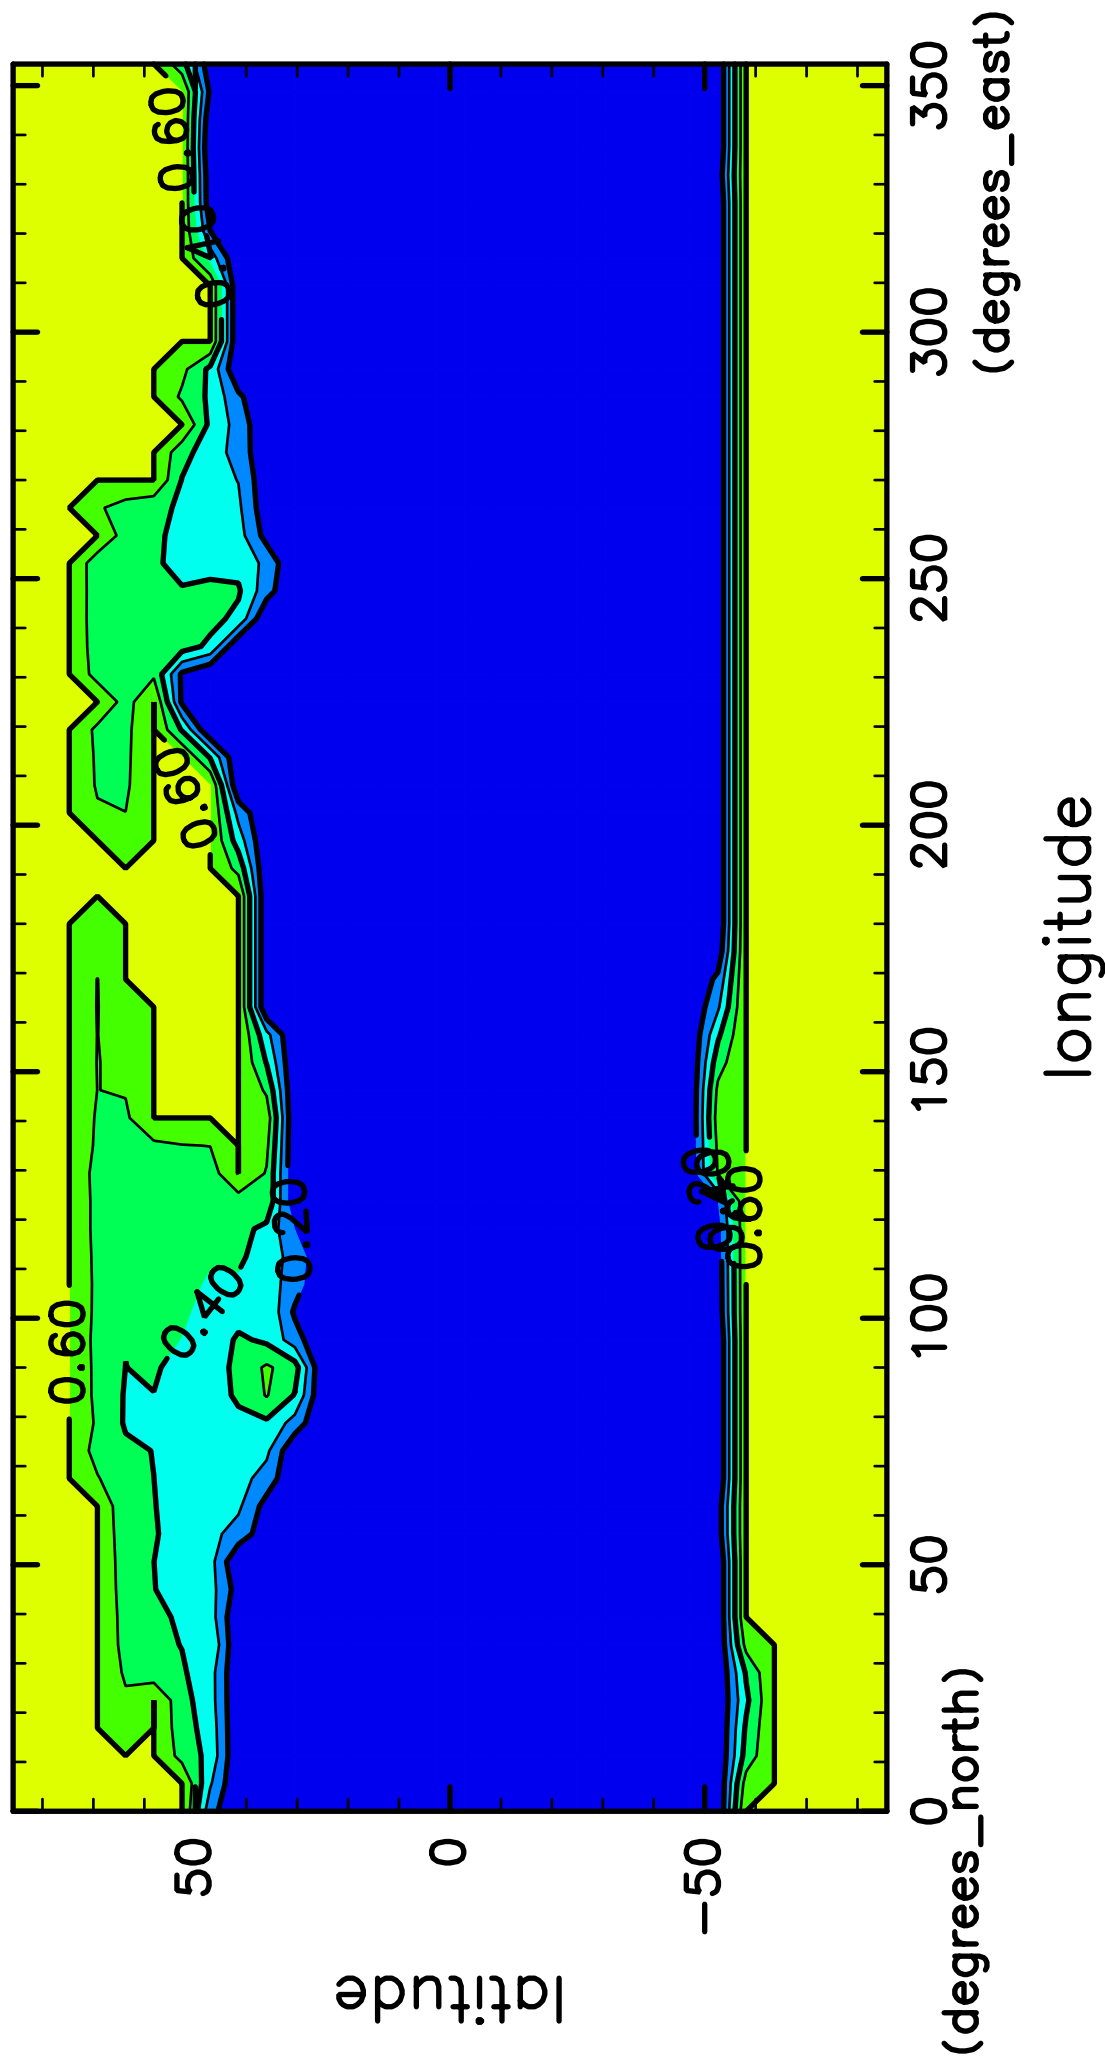

time mean SurfAlbedo (38th–40th years)

CONTOUR INTERVAL = 1.000E-01

(mean) time:13505..14600