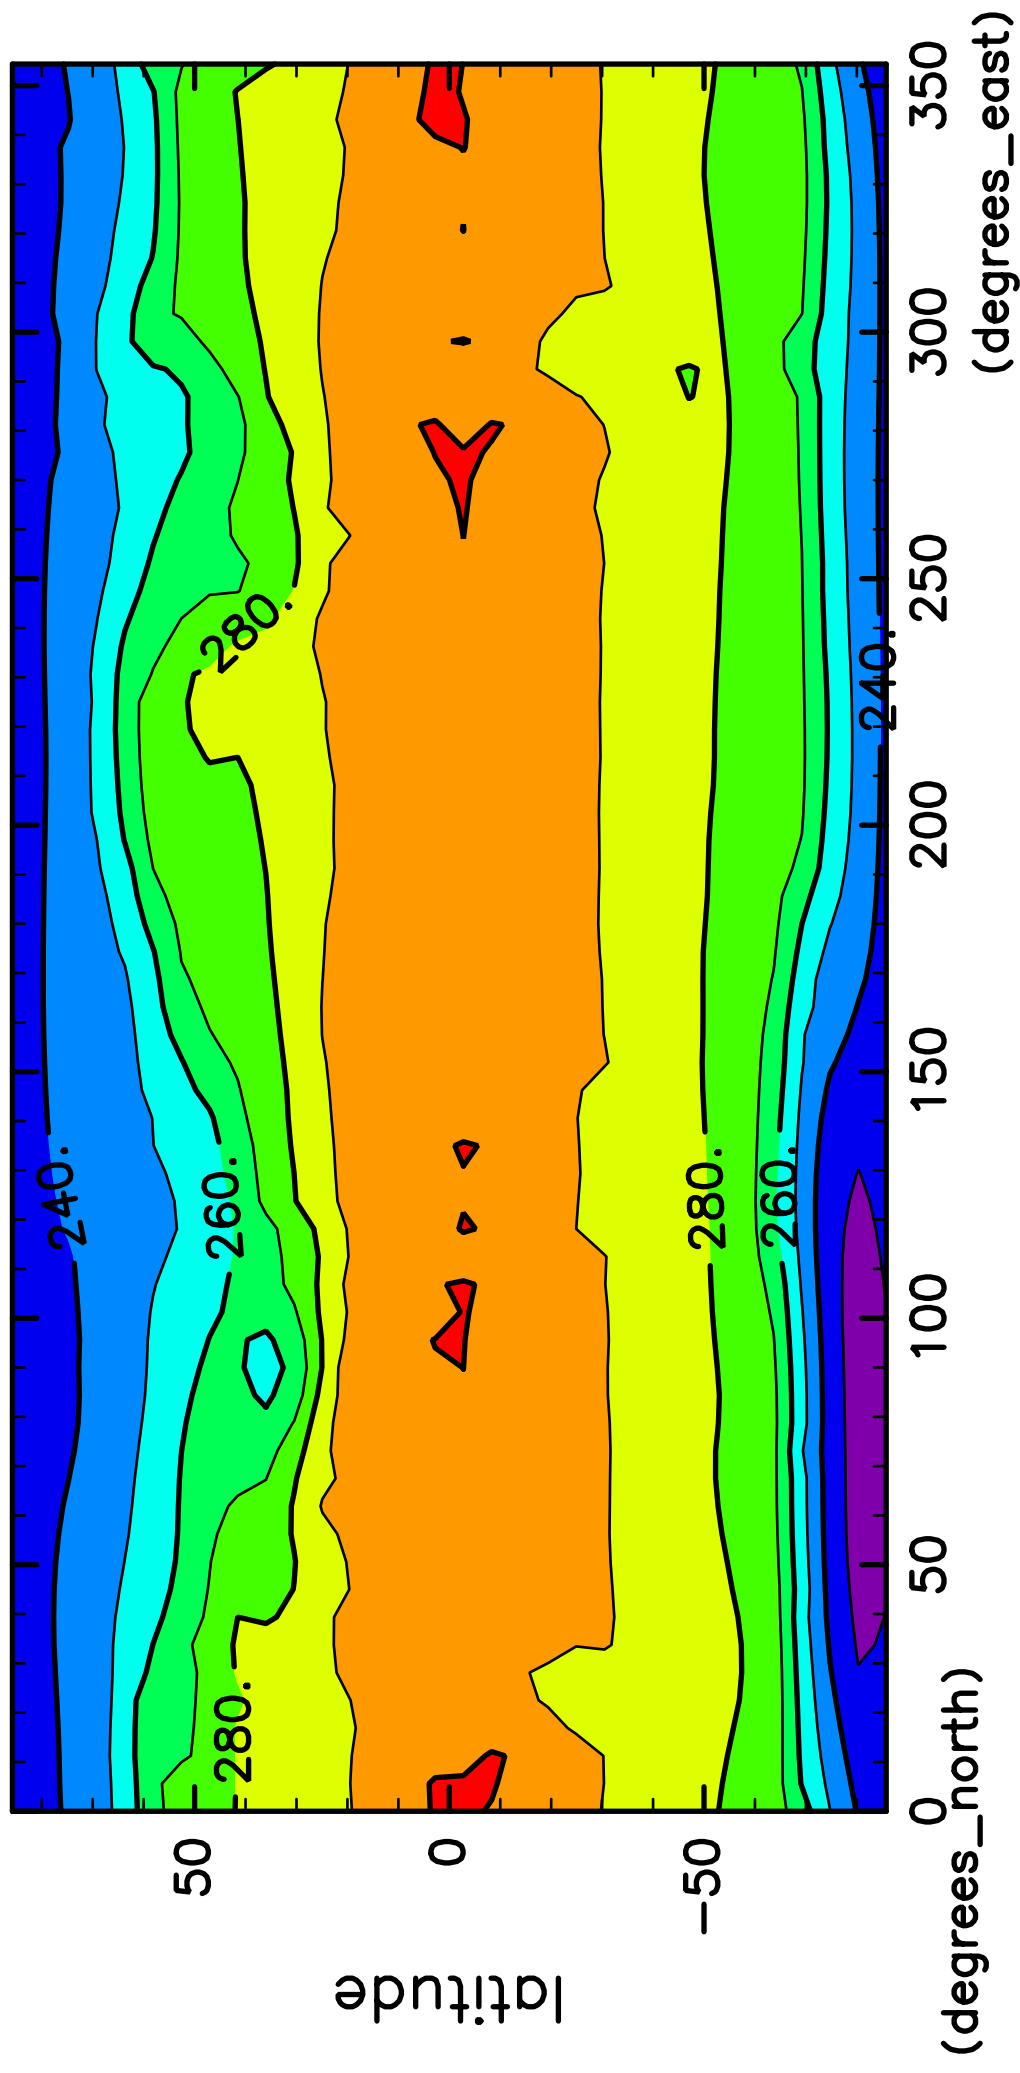

time mean SurfTemp (98th–100th years)

CONTOUR INTERVAL = 1.000E+01

(mean) time:35405..36500