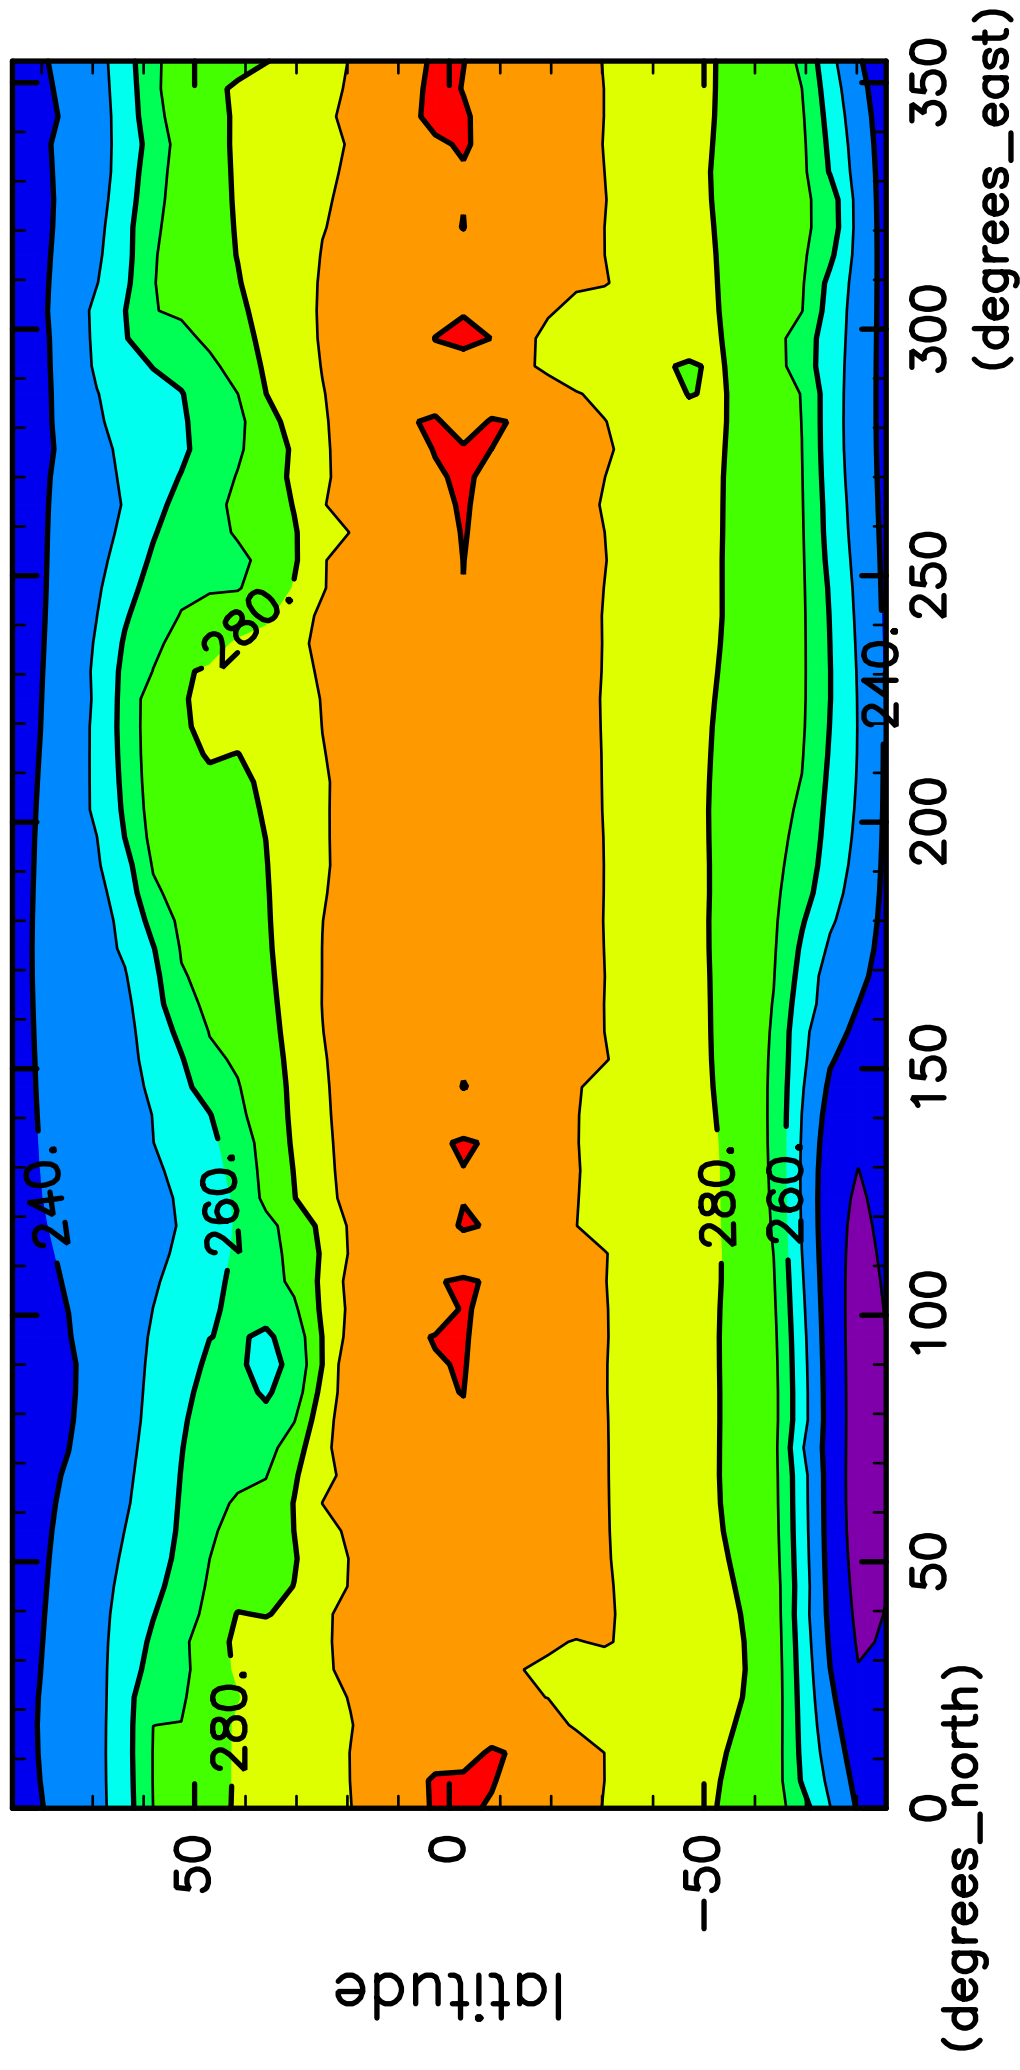

# time mean SurfTemp (38th–40th years)

CONTOUR INTERVAL = 1.000E+01

(mean) time:13505..14600