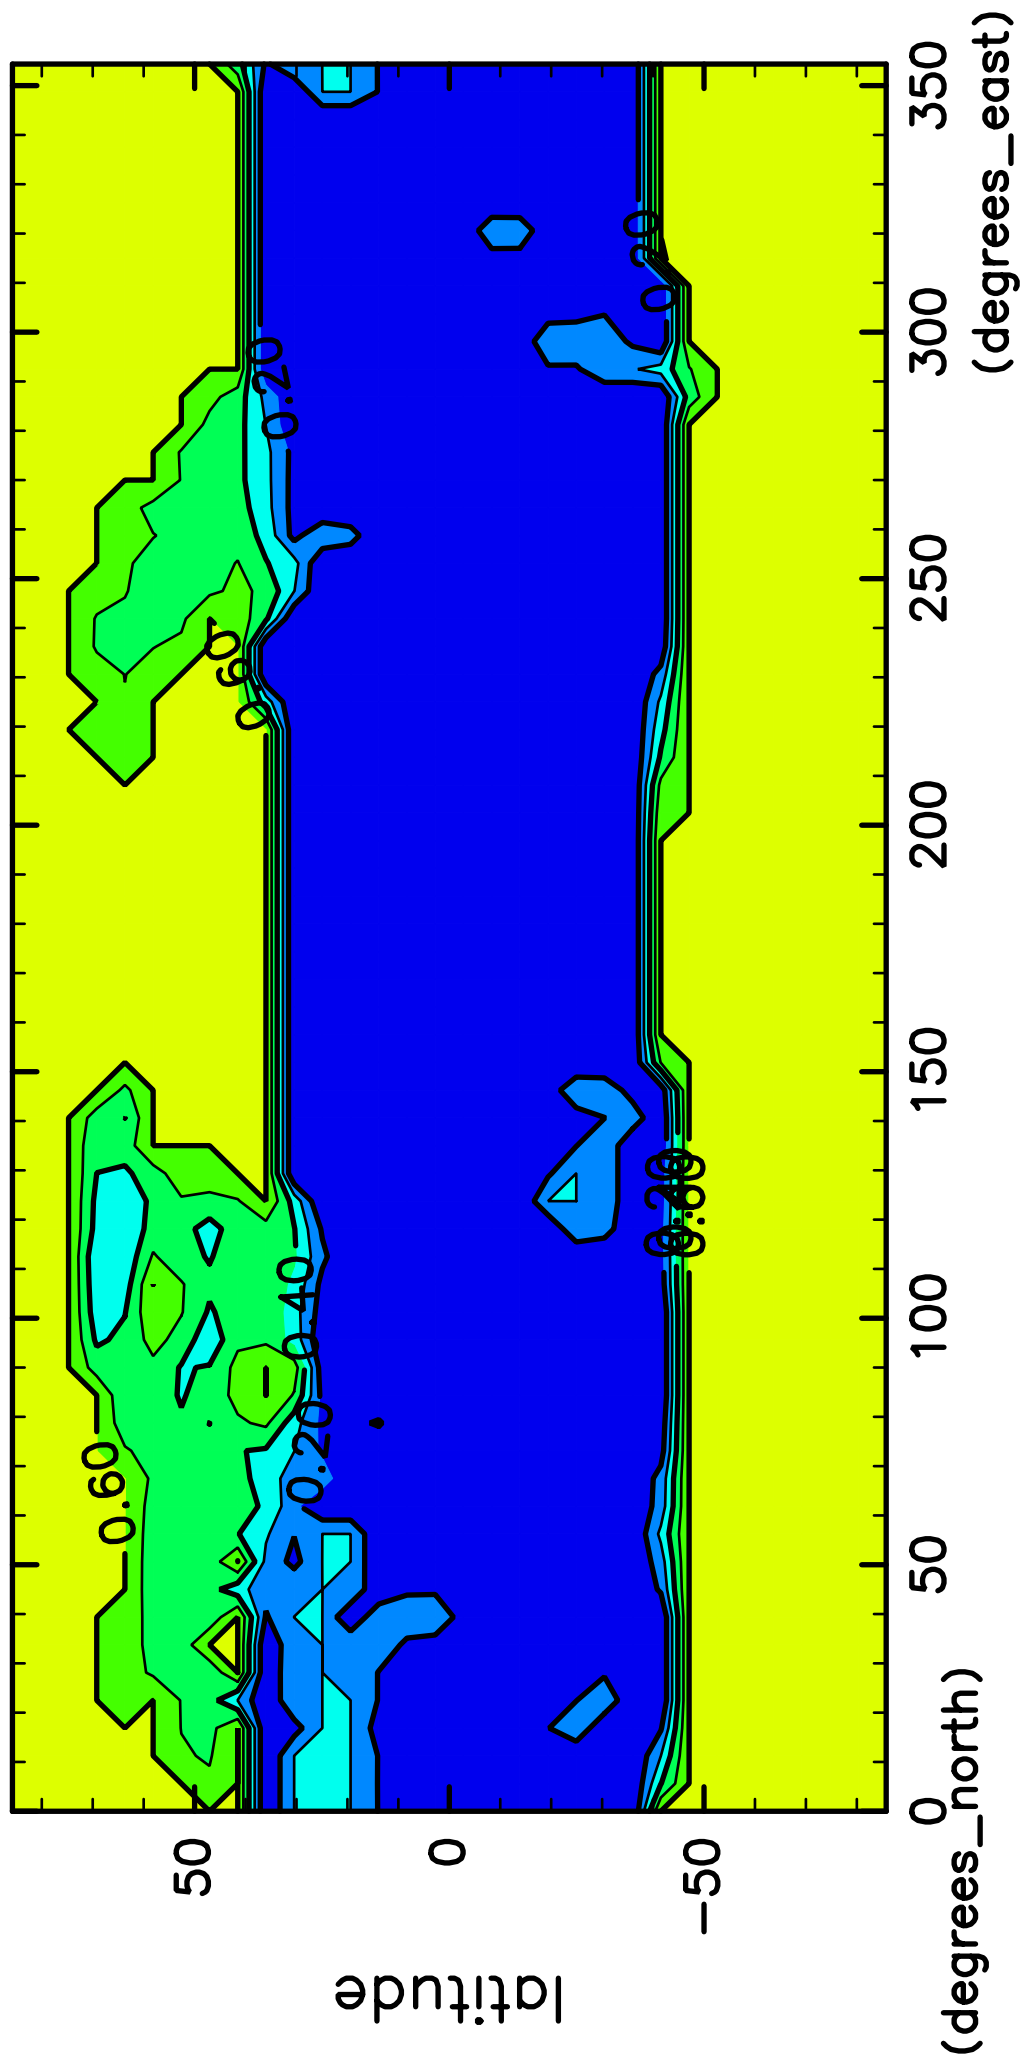

# time mean SurfAlbedo (98th–100th years)

CONTOUR INTERVAL = 1.000E-01

(mean) time:35405..36500