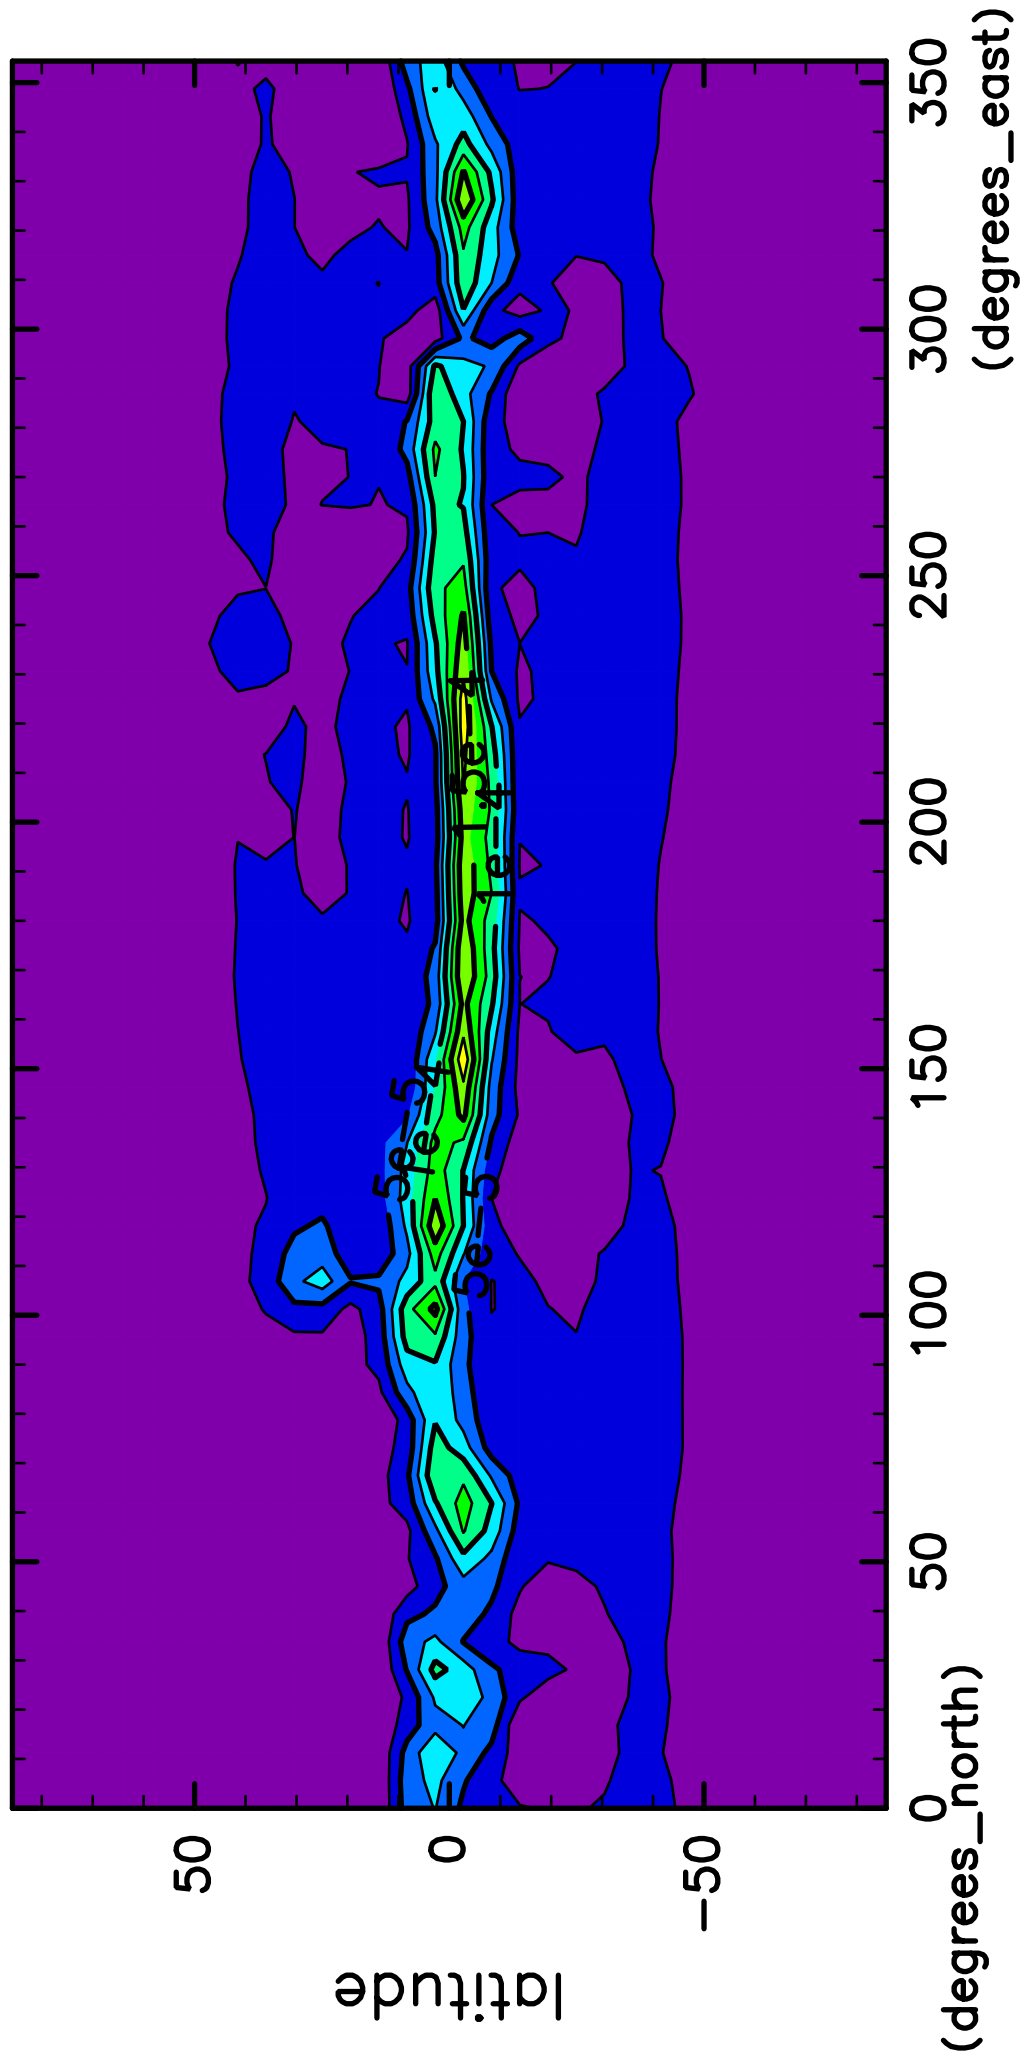

time mean PRCP (98th–100th years)

CONTOUR INTERVAL = 2.500E-05

(mean) time:35405..36500